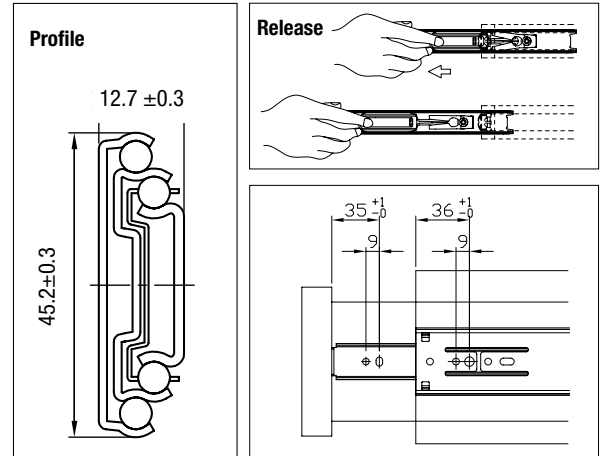

6400 Stainless Steel Drawer Slide

SKU Number	Slide Size inch/mm	Length inch/mm	Travel inch/mm	A1 inch/mm	A inch/mm	B inch/mm	C inch/mm	D inch/mm	E inch/mm	F inch/mm	G Inch/mm	H Inch/mm
6400P SS 10	10" [250mm]	9.84" [250mm]	10" [254mm]	-	-	-	-	-	7.56" [192mm]	-	-	-
6400P SS 12	12" [300mm]	11.81" [300mm]	12" [305mm]	-	-	-	-	-	9.53" [242mm]	8.82" [224mm]	-	-
6400P SS 14	14" [350mm]	13.78" [350mm]	14" [356mm]	-	-	-	-	-	11.50" [292mm]	8.82" [224mm]	-	-
6400P SS 16	16" [400mm]	15.75" [400mm]	16" [406mm]	-	-	12.60" [320mm]	-	-	13.46" [342mm]	8.82" [224mm]	12.60" [320mm]	-
6400P SS 18	18" [450mm]	17.72" [450mm]	18" [457mm]	5.04" [128mm]	-	12.60" [320mm]	-	-	15.43" [392mm]	8.82" [224mm]	13.86" [352mm]	-
6400P SS 20	20" [500mm]	19.69" [500mm]	20" [508mm]	5.04" [128mm]	-	13.86" [352mm]	-	-	17.40" [442mm]	8.82" [224mm]	16.38" [416mm]	-
6400P SS 22	22" [550mm]	21.65" [550mm]	22" [559mm]	5.04" [128mm]	-	-	-	16.38" [416mm]	19.37" [492mm]	8.82" [224mm]	13.86" [352mm]	17.64" [448mm]
6400P SS 24	24" [600mm]	23.62" [600mm]	24" [610mm]	5.04" [128mm]	-	-	-	16.38" [416mm]	21.34" [542mm]	8.82" [224mm]	13.86" [352mm]	18.90" [480mm]
6400P SS 26	26" [650mm]	25.59" [650mm]	26" [660mm]	5.04" [128mm]	8.82" [224mm]	-	-	16.38" [416mm]	21.42" [544mm]	8.82" [224mm]	13.86" [352mm]	21.42" [544mm]
6400P SS 28	28" [700mm]	27.56" [700mm]	28" [711mm]	5.04" [128mm]	8.82" [224mm]	-	-	17.64" [448mm]	21.42" [544mm]	8.82" [224mm]	13.86" [352mm]	21.42" [544mm]

- **Number:** 6400 Stainless Steel Drawer Slide
- **Mounting:** Side
- **Clearance:** .50" [12.7mm]
- **Grease:** USDA H-1 Rating
- **Height:** 1.78 [45.2mm] (±0.3)
- **Load Rating:** 100-Pound class
- **Materials:** Stainless Steel (Type 304)
- **Travel:** Full Extension
- **Action:** Telescopic
- **Drawer Removal:** Lever Disconnect
- **Hardware:** Mounting hardware included.
  16 - #8 x 1/2" Stainless Steel Pan Head screws included.
- **Sizes:** 10", 12", 14", 16", 18", 20", 22", 24", 26", 28"
- **Packaged:** Poly pack (6400P): All sizes...10 sets per box mounting hardware included.