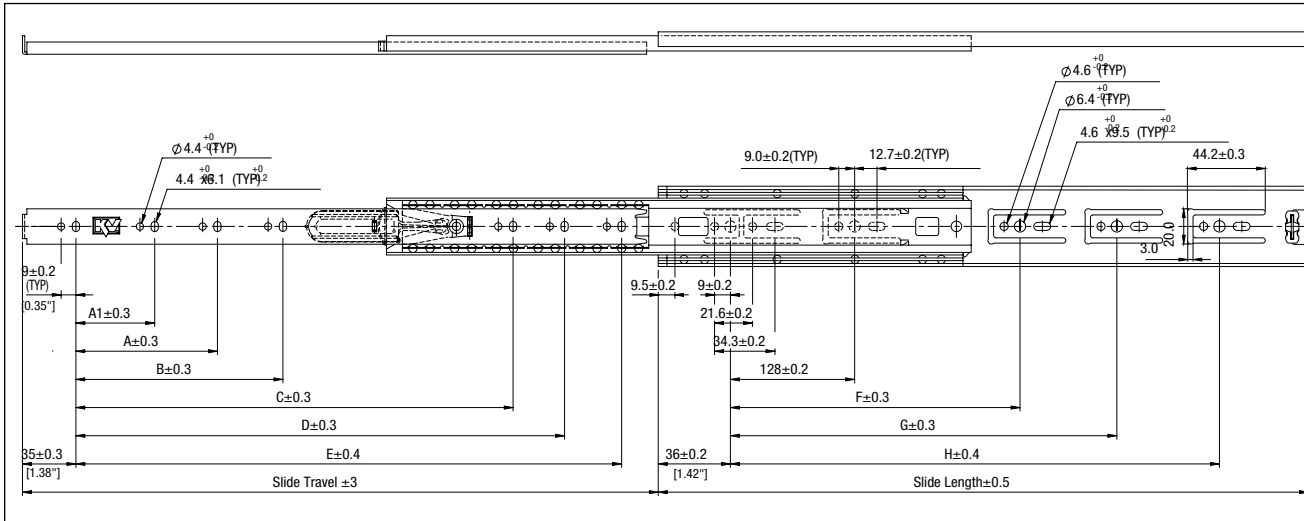

6400 Stainless Steel Drawer Slide

SKU Number	Slide Size inch/mm	Length inch/mm	Travel inch/mm	A1 inch/mm	A inch/mm	B inch/mm	C inch/mm	D inch/mm	E inch/mm	F inch/mm	G Inch/mm	H Inch/mm
6400P SS 10	10" [250mm]	9.84" [250mm]	10" [254mm]	-	-	-	-	-	7.56" [192mm]	-	-	-
6400P SS 12	12" [300mm]	11.81" [300mm]	12" [305mm]	-	-	-	-	-	9.53" [242mm]	8.82" [224mm]	-	-
6400P SS 14	14" [350mm]	13.78" [350mm]	14" [356mm]	-	-	-	-	-	11.50" [292mm]	8.82" [224mm]	-	-
6400P SS 16	16" [400mm]	15.75" [400mm]	16" [406mm]	-	-	12.60" [320mm]	-	-	13.46" [342mm]	8.82" [224mm]	12.60" [320mm]	-
6400P SS 18	18" [450mm]	17.72" [450mm]	18" [457mm]	5.04" [128mm]	-	12.60" [320mm]	-	-	15.43" [392mm]	8.82" [224mm]	13.86" [352mm]	-
6400P SS 20	20" [500mm]	19.69" [500mm]	20" [508mm]	5.04" [128mm]	-	13.86" [352mm]	-	-	17.40" [442mm]	8.82" [224mm]	16.38" [416mm]	-
6400P SS 22	22" [550mm]	21.65" [550mm]	22" [559mm]	5.04" [128mm]	-	-	-	16.38" [416mm]	19.37" [492mm]	8.82" [224mm]	13.86" [352mm]	17.64" [448mm]
6400P SS 24	24" [600mm]	23.62" [600mm]	24" [610mm]	5.04" [128mm]	-	-	-	16.38" [416mm]	21.34" [542mm]	8.82" [224mm]	13.86" [352mm]	18.90" [480mm]
6400P SS 26	26" [650mm]	25.59" [650mm]	26" [660mm]	5.04" [128mm]	8.82" [224mm]	-	-	16.38" [416mm]	21.42" [544mm]	8.82" [224mm]	13.86" [352mm]	21.42" [544mm]
6400P SS 28	28" [700mm]	27.56" [700mm]	28" [711mm]	5.04" [128mm]	8.82" [224mm]	-	-	17.64" [448mm]	21.42" [544mm]	8.82" [224mm]	13.86" [352mm]	21.42" [544mm]

- **Number:** 6400 Stainless Steel Drawer Slide
- **Mounting:** Side
- **Clearance:** .50" [12.7mm]
- **Grease:** USDA H-1 Rating
- **Height:** 1.78 [45.2mm] (±0.3)
- **Load Rating:** 100-Pound class
- **Materials:** Stainless Steel (Type 304)
- **Travel:** Full Extension
- **Action:** Telescopic
- **Drawer Removal:** Lever Disconnect
- **Hardware:** Mounting hardware included.
  16 - #8 x 1/2" Stainless Steel Pan Head screws included.
- **Sizes:** 10", 12", 14", 16", 18", 20", 22", 24", 26", 28"
- **Packaged:** Poly pack (6400P): All sizes...10 sets per box mounting hardware included.