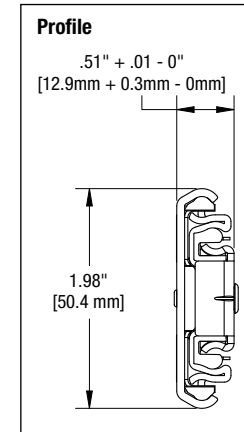

8605 Over Travel Ball-Bearing Heavy-Duty Drawer Slide

SKU Number	Slide Size inch/mm	Length inch/mm	Travel inch/mm	A inch/mm	B inch/mm	C inch/mm	D inch/mm	E inch/mm	F inch/mm	G Inch/mm	H Inch/mm	I Inch/mm
8605B 12	12" [300mm]	11.81" [300mm]	13" [330mm]	-	-	-	-	8.82" [224mm]	5.04" [128mm]	8.82" [224mm]	-	-
8605B 14	14" [350mm]	13.78" [350mm]	15" [381mm]	5.04" [128mm]	-	-	-	10.08" [256mm]	5.04" [128mm]	8.82" [224mm]	-	-
8605B 16	16" [400mm]	15.75" [400mm]	17" [432mm]	5.04" [128mm]	-	-	-	11.34" [288mm]	5.04" [128mm]	8.82" [224mm]	12.60" [320mm]	-
8605B 18	18" [450mm]	17.72" [450mm]	19" [483mm]	5.04" [128mm]	-	-	-	12.60" [320mm]	5.04" [128mm]	8.82" [224mm]	13.86" [352mm]	-
8605B 20	20" [500mm]	19.69" [500mm]	21" [533mm]	5.04" [128mm]	12.60" [320mm]	-	-	16.38" [416mm]	5.04" [128mm]	8.82" [224mm]	16.38" [416mm]	-
8605B 22	22" [550mm]	21.65" [550mm]	23" [584mm]	5.04" [128mm]	12.60" [320mm]	-	-	16.38" [416mm]	5.04" [128mm]	8.82" [224mm]	13.86" [352mm]	17.64" [448mm]
8605B 24	24" [600mm]	23.62" [600mm]	25" [635mm]	5.04" [128mm]	8.82" [224mm]	16.38" [416mm]	-	20.16" [512mm]	5.04" [128mm]	8.82" [224mm]	13.86" [352mm]	18.90" [480mm]
8605B 26	26" [650mm]	25.59" [650mm]	27" [686mm]	5.04" [128mm]	8.82" [224mm]	16.38" [416mm]	-	20.16" [512mm]	5.04" [128mm]	8.82" [224mm]	13.86" [352mm]	21.42" [544mm]
8605B 28	28" [700mm]	27.56" [700mm]	29" [737mm]	5.04" [128mm]	8.82" [224mm]	16.38" [416mm]	20.16" [512mm]	23.94" [608mm]	5.04" [128mm]	8.82" [224mm]	13.86" [352mm]	21.42" [544mm]