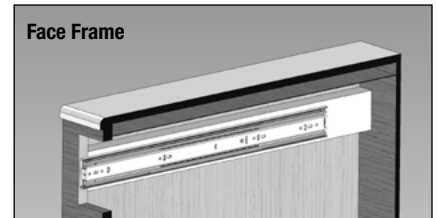

8605 Over Travel Ball-Bearing Heavy-Duty Drawer Slide

SKU Number	Slide Size inch/mm	Length inch/mm	Travel inch/mm	A inch/mm	B inch/mm	C inch/mm	D inch/mm	E inch/mm	F inch/mm	G Inch/mm	H Inch/mm	I Inch/mm
8605B 12	12" [300mm]	11.81" [300mm]	13" [330mm]	-	-	-	-	8.82" [224mm]	5.04" [128mm]	8.82" [224mm]	-	-
8605B 14	14" [350mm]	13.78" [350mm]	15" [381mm]	5.04" [128mm]	-	-	-	10.08" [256mm]	5.04" [128mm]	8.82" [224mm]	-	-
8605B 16	16" [400mm]	15.75" [400mm]	17" [432mm]	5.04" [128mm]	-	-	-	11.34" [288mm]	5.04" [128mm]	8.82" [224mm]	12.60" [320mm]	-
8605B 18	18" [450mm]	17.72" [450mm]	19" [483mm]	5.04" [128mm]	-	-	-	12.60" [320mm]	5.04" [128mm]	8.82" [224mm]	13.86" [352mm]	-
8605B 20	20" [500mm]	19.69" [500mm]	21" [533mm]	5.04" [128mm]	12.60" [320mm]	-	-	16.38" [416mm]	5.04" [128mm]	8.82" [224mm]	16.38" [416mm]	-
8605B 22	22" [550mm]	21.65" [550mm]	23" [584mm]	5.04" [128mm]	12.60" [320mm]	-	-	16.38" [416mm]	5.04" [128mm]	8.82" [224mm]	13.86" [352mm]	17.64" [448mm]
8605B 24	24" [600mm]	23.62" [600mm]	25" [635mm]	5.04" [128mm]	8.82" [224mm]	16.38" [416mm]	-	20.16" [512mm]	5.04" [128mm]	8.82" [224mm]	13.86" [352mm]	18.90" [480mm]
8605B 26	26" [650mm]	25.59" [650mm]	27" [686mm]	5.04" [128mm]	8.82" [224mm]	16.38" [416mm]	-	20.16" [512mm]	5.04" [128mm]	8.82" [224mm]	13.86" [352mm]	21.42" [544mm]
8605B 28	28" [700mm]	27.56" [700mm]	29" [737mm]	5.04" [128mm]	8.82" [224mm]	16.38" [416mm]	20.16" [512mm]	23.94" [608mm]	5.04" [128mm]	8.82" [224mm]	13.86" [352mm]	21.42" [544mm]