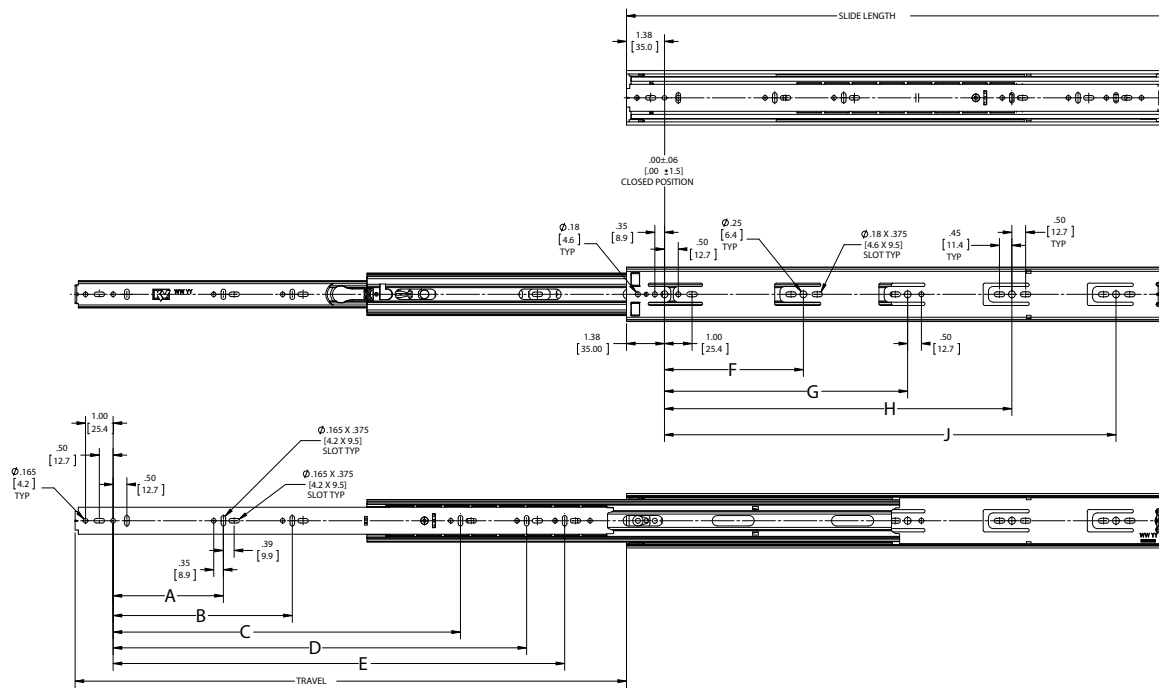

8605 Over Travel Ball-Bearing Heavy-Duty Drawer Slide

SKU Number	Slide Size inch/mm	Length inch/mm	Travel inch/mm	A inch/mm	B inch/mm	C inch/mm	D inch/mm	E inch/mm	F inch/mm	G Inch/mm	H Inch/mm	I Inch/mm
8605B 12	12" [300mm]	11.81" [300mm]	13" [330mm]	-	-	-	-	8.82" [224mm]	5.04" [128mm]	8.82" [224mm]	-	-
8605B 14	14" [350mm]	13.78" [350mm]	15" [381mm]	5.04" [128mm]	-	-	-	10.08" [256mm]	5.04" [128mm]	8.82" [224mm]	-	-
8605B 16	16" [400mm]	15.75" [400mm]	17" [432mm]	5.04" [128mm]	-	-	-	11.34" [288mm]	5.04" [128mm]	8.82" [224mm]	12.60" [320mm]	-
8605B 18	18" [450mm]	17.72" [450mm]	19" [483mm]	5.04" [128mm]	-	-	-	12.60" [320mm]	5.04" [128mm]	8.82" [224mm]	13.86" [352mm]	-
8605B 20	20" [500mm]	19.69" [500mm]	21" [533mm]	5.04" [128mm]	12.60" [320mm]	-	-	16.38" [416mm]	5.04" [128mm]	8.82" [224mm]	16.38" [416mm]	-
8605B 22	22" [550mm]	21.65" [550mm]	23" [584mm]	5.04" [128mm]	12.60" [320mm]	-	-	16.38" [416mm]	5.04" [128mm]	8.82" [224mm]	13.86" [352mm]	17.64" [448mm]
8605B 24	24" [600mm]	23.62" [600mm]	25" [635mm]	5.04" [128mm]	8.82" [224mm]	16.38" [416mm]	-	20.16" [512mm]	5.04" [128mm]	8.82" [224mm]	13.86" [352mm]	18.90" [480mm]
8605B 26	26" [650mm]	25.59" [650mm]	27" [686mm]	5.04" [128mm]	8.82" [224mm]	16.38" [416mm]	-	20.16" [512mm]	5.04" [128mm]	8.82" [224mm]	13.86" [352mm]	21.42" [544mm]
8605B 28	28" [700mm]	27.56" [700mm]	29" [737mm]	5.04" [128mm]	8.82" [224mm]	16.38" [416mm]	20.16" [512mm]	23.94" [608mm]	5.04" [128mm]	8.82" [224mm]	13.86" [352mm]	21.42" [544mm]

Model: 8605 Over Travel Drawer Slide
Mounting: Side
Load Class: 140 lbs.
Disconnect: Butterfly Lever
Hole Pattern: 32mm and Traditional
Face Frame Mounting: Requires slide to be blocked out. See Face Frame diagram.
Type: Ball-Bearing
Travel: Over Travel
Finish: Zinc
Length: 12", 14", 16", 18", 20", 22", 24", 26", 28"
Clearance: .51" + .01" - .0" on each side
Height: 1.98" [50.4mm]
Packaging: Bulk Pack (8605B): all sizes - 5 pair per carton
Action: Telescopic
Slide Configuration: Unhanded
Load Rating: 140 lb.* | **Load Rating:** 190 lb.*
Max. Drawer Width: 36" | **Max. Drawer Width:** 18"
Slides: 36" | **Slides:** 18"
Drawer Width: 36" | **Drawer Width:** 18"
Cycles: 50,000 (center pull) | **Cycles:** 25,000 (center pull)