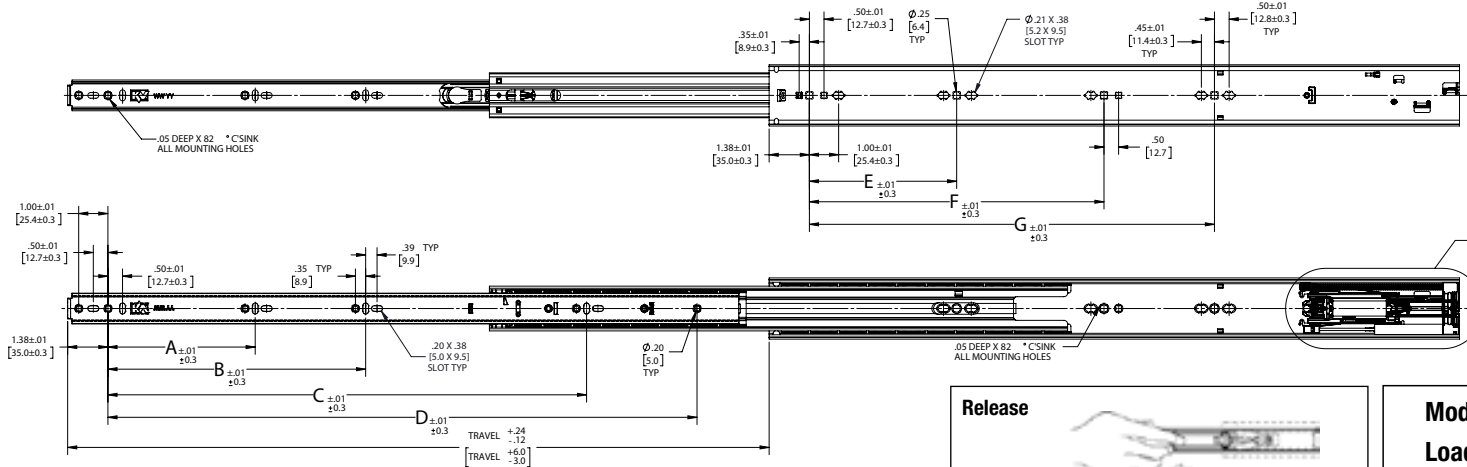

8850FM Soft-Close Ball-Bearing Heavy-Duty Drawer Slide

Model: 8850FM Soft-Close Drawer Slide
Load Rating: Up to 200 lb.
Type: Ball-Bearing, Telescopic
Travel: Full Extension
Mounting: Side
Disconnect: Lever Release
Slide Configuration: Unhanded
Hole Pattern: 32mm and Traditional
Face Frame Mounting: No
Height: 2.09" [53.2mm]
Clearance: .765" + .03" - 0" on each side
Finish: Zinc
Length: 12", 14", 16", 18", 20", 22", 24", 26", 28"
Packaging: Bulk Pack (8850FMB): all sizes - 4 pair per carton
Fastener: #8 Flathead (*not included*)

SKU Number	Slide Size inch/mm	Length inch/mm	Travel inch/mm	A inch/mm	B inch/mm	C inch/mm	D inch/mm	E inch/mm	F inch/mm	G Inch/mm
8850FMB 12	12" [300mm]	12.00" [304.8mm]	9.64 [244.9]	-	-	-	8.819 [224.0]	3.780 [96.0]	-	-
8850FMB 14	14" [350mm]	14.00" [355.6mm]	13.58 [344.9]	-	-	-	11.339 [288.0]	5.039 [128.0]	-	-
8850FMB 16	16" [400mm]	16.00" [406.4mm]	16.00 [406.4]	5.039 [128.0]	-	-	12.598 [320.0]	6.299 [160.0]	-	-
8850FMB 18	18" [450mm]	18.00" [457.2mm]	18.00 [457.2]	5.039 [128.0]	-	-	15.118 [384.0]	5.039 [128.0]	8.819 [224.0]	-
8850FMB 20	20" [500mm]	20.00" [508.0mm]	20.00 [508.0]	5.039 [128.0]	-	-	16.378 [416.0]	-	8.819 [224.0]	11.339 [288.0]
8850FMB 22	22" [550mm]	22.00" [558.8mm]	22.00 [558.8]	5.039 [128.0]	8.819 [224.0]	15.118 [384.0]	18.898 [480.0]	10.080 [256.0]	13.860 [352.0]	-
8850FMB 24	24" [600mm]	24.00" [609.6mm]	24.00 [609.6]	5.039 [128.0]	8.819 [224.0]	6.378 [162.0]	20.157 [512.0]	5.039 [128.0]	10.080 [256.0]	13.860 [352.0]
8850FMB 26	26" [650mm]	26.00" [660.4mm]	26.00 [660.4]	5.039 [128.0]	8.819 [224.0]	18.898 [480.0]	22.677 [576.0]	5.039 [128.0]	12.600 [320.0]	16.535 [420.0]
8850FMB 28	28" [700mm]	28.00" [711.2mm]	28.00 [711.2]	5.039 [128.0]	8.819 [224.0]	20.157 [512.0]	23.937 [608.0]	5.039 [128.0]	13.860 [352.0]	19.055 [484.0]