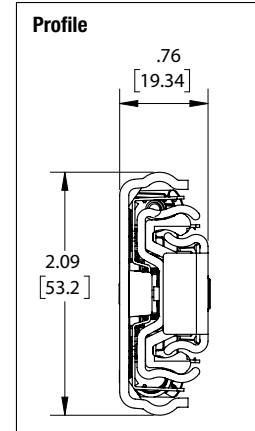

8850FM Soft-Close Ball-Bearing Heavy-Duty Drawer Slide

Model: 8850FM Soft-Close Drawer Slide
Load Rating: Up to 200 lb.
Type: Ball-Bearing, Telescopic
Travel: Full Extension
Mounting: Side
Disconnect: Lever Release
Slide Configuration: Unhanded
Hole Pattern: 32mm and Traditional
Face Frame Mounting: No
Height: 2.09" [53.2mm]
Clearance: .765" + .03" - 0" on each side
Finish: Zinc
Length: 12", 14", 16", 18", 20", 22", 24", 26", 28"
Packaging: Bulk Pack (8850FMB): all sizes - 4 pair per carton
Fastener: #8 Flathead (*not included*)

SKU Number	Slide Size inch/mm	Length inch/mm	Travel inch/mm	A inch/mm	B inch/mm	C inch/mm	D inch/mm	E inch/mm	F inch/mm	G Inch/mm
8850FMB 12	12" [300mm]	12.00" [304.8mm]	9.64 [244.9]	-	-	-	8.819 [224.0]	3.780 [96.0]	-	-
8850FMB 14	14" [350mm]	14.00" [355.6mm]	13.58 [344.9]	-	-	-	11.339 [288.0]	5.039 [128.0]	-	-
8850FMB 16	16" [400mm]	16.00" [406.4mm]	16.00 [406.4]	5.039 [128.0]	-	-	12.598 [320.0]	6.299 [160.0]	-	-
8850FMB 18	18" [450mm]	18.00" [457.2mm]	18.00 [457.2]	5.039 [128.0]	-	-	15.118 [384.0]	5.039 [128.0]	8.819 [224.0]	-
8850FMB 20	20" [500mm]	20.00" [508.0mm]	20.00 [508.0]	5.039 [128.0]	-	-	16.378 [416.0]	-	8.819 [224.0]	11.339 [288.0]
8850FMB 22	22" [550mm]	22.00" [558.8mm]	22.00 [558.8]	5.039 [128.0]	8.819 [224.0]	15.118 [384.0]	18.898 [480.0]	10.080 [256.0]	13.860 [352.0]	-
8850FMB 24	24" [600mm]	24.00" [609.6mm]	24.00 [609.6]	5.039 [128.0]	8.819 [224.0]	6.378 [162.0]	20.157 [512.0]	5.039 [128.0]	10.080 [256.0]	13.860 [352.0]
8850FMB 26	26" [650mm]	26.00" [660.4mm]	26.00 [660.4]	5.039 [128.0]	8.819 [224.0]	18.898 [480.0]	22.677 [576.0]	5.039 [128.0]	12.600 [320.0]	16.535 [420.0]
8850FMB 28	28" [700mm]	28.00" [711.2mm]	28.00 [711.2]	5.039 [128.0]	8.819 [224.0]	20.157 [512.0]	23.937 [608.0]	5.039 [128.0]	13.860 [352.0]	19.055 [484.0]