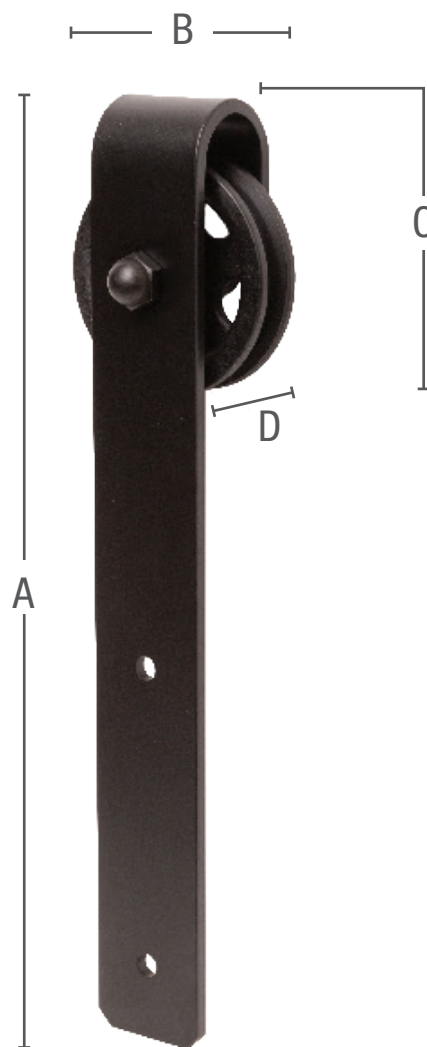

# 3" Hook Style Carrier Kit

Aluminum Flat Rail  
Face Mount

Transform any space with a harmonious blend of old and new. Knapé & Vogt's classic black Aluminum Flat Rail Barn Door Hardware is sleek and quiet. Four unique carrier styles offer understated appeal in a host of settings from loft or office to cabinet, wall unit, bedroom or studio.

## Features

- Kit Includes: 6' rail, 2 carriers, 5 wall mounts, end stops, floor guide and fasteners
- Carrier styles in black offer a sleek look and quiet glide along the rail
- Aluminum rail supports wall mounting brackets at any point along the length of the rail for ease of installation
- Durable powder coated black finish
- Face mount carriers for wood applications up to 1-1/2" thick
- Maximum weight load is 250 lbs.
- Additional 4' and 8' rail lengths and splice kits available

## Carrier Dimensions

|  |        |
|--|--------|
| Top of rail to top of carrier .....        | 3-3/8" |
| A. Overall length of strap and wheel ..... | 12"    |
| B. Width of strap .....                    | 1-5/8" |
| C. Wheel width.....                        | 3"     |
| D. Wheel thickness.....                    | 1"     |