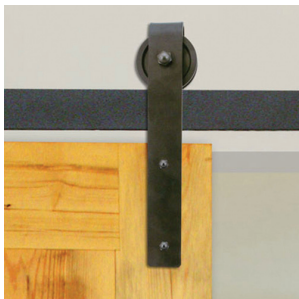

# 3" Hook Style Carrier Kit

Aluminum Flat Rail  
Face Mount

Transform any space with a harmonious blend of old and new. Knapé & Vogt's classic black Aluminum Flat Rail Barn Door Hardware is sleek and quiet. Four unique carrier styles offer understated appeal in a host of settings from loft or office to cabinet, wall unit, bedroom or studio.

## Features

- Kit Includes: 6' rail, 2 carriers, 5 wall mounts, end stops, floor guide and fasteners
- Carrier styles in black offer a sleek look and quiet glide along the rail
- Aluminum rail supports wall mounting brackets at any point along the length of the rail for ease of installation
- Durable powder coated black finish
- Face mount carriers for wood applications up to 1-1/2" thick
- Maximum weight load is 250 lbs.
- Additional 4' and 8' rail lengths and splice kits available