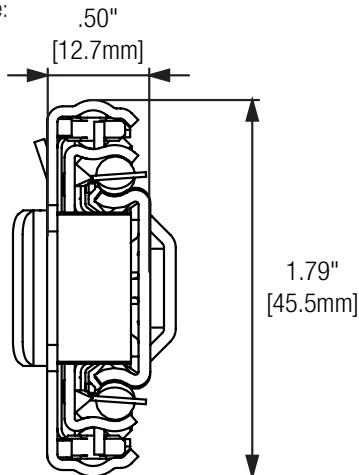

8425 Over Travel Metal Cabinet and Drawer Slide

Features

- Bayonet and Belt Loop Mount
- Lever disconnect for easy drawer removal
- Recommended maximum drawer width 24"

Mounting: Side (Bayonet and Belt Loop)
Action: Telescopic action on ball-bearings
Load Rating: 90 lb. class
Height: 1.79" [45.5mm]
Clearance: .50" + .03" - 0" on each side
Finish: Anochrome (ANO), Ebony Black (EB)

Profile:

Configurations

Quantity (Q)	20 pairs without screws; multiple cartons
8425 Anochrome (ANO) Finish	
Size	Quantity (Q)
14"	8425Q 14
16"	8425Q 16
18"	8425Q 18
20"	8425Q 20
22"	8425Q 22
24"	8425Q 24
26"	8425Q 26
28"	8425Q 28
8425 Ebony Black (EB) Finish	
14"	8425Q EB 14
16"	8425Q EB 16
18"	8425Q EB 18
20"	8425Q EB 20
22"	8425Q EB 22
24"	8425Q EB 24
26"	8425Q EB 26
28"	8425Q EB 28