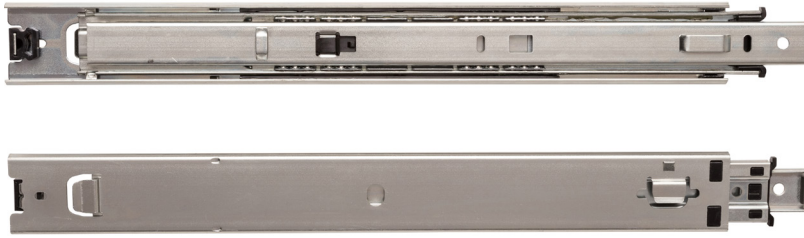

8425 Over Travel Metal Cabinet and Drawer Slide

Features

- Bayonet and Belt Loop Mount
- Lever disconnect for easy drawer removal
- Recommended maximum drawer width 24"

Mounting: Side (Bayonet and Belt Loop)
Action: Telescopic action on ball-bearings
Load Rating: 90 lb. class
Height: 1.79" [45.5mm]
Clearance: .50" + .03" - 0" on each side
Finish: Anochrome (ANO), Ebony Black (EB)

Profile:

Configurations

Quantity (Q)	20 pairs without screws; multiple cartons
8425 Anochrome (ANO) Finish	
Size	Quantity (Q)
14"	8425Q 14
16"	8425Q 16
18"	8425Q 18
20"	8425Q 20
22"	8425Q 22
24"	8425Q 24
26"	8425Q 26
28"	8425Q 28
8425 Ebony Black (EB) Finish	
14"	8425Q EB 14
16"	8425Q EB 16
18"	8425Q EB 18
20"	8425Q EB 20
22"	8425Q EB 22
24"	8425Q EB 24
26"	8425Q EB 26
28"	8425Q EB 28