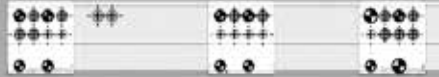

Distance Bracket Manual

250-300mm

350-400mm

450-500mm

550-600mm