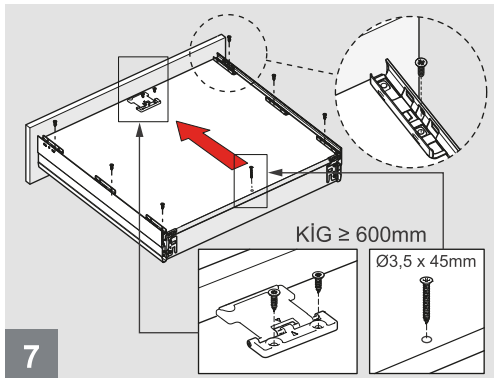

Assembly Movie

Cabinet Dimensions

Cabinet Internal Width : CIW
 Cabinet Internal Depth : CID
 Drawer Depth : DD
 Drawer Internal Width : DIW
 Nominal Length : NL

Recommended Screw and Templates

Screw Location for the Slides *Screw the slide from marked holes.*

Drawer Dimensions

Front Panel

Wooden Drawer Floor

Wooden Backboard

Assembly

Adjustment