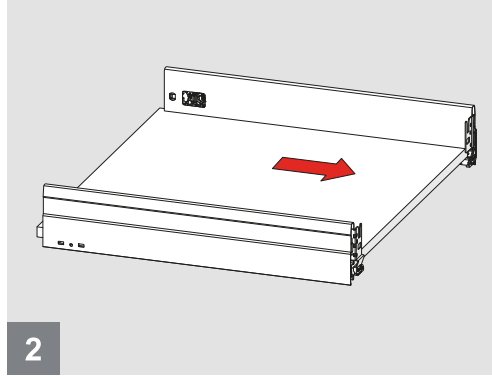

Assembly Movie

Cabinet Dimensions

Cabinet Internal Width : CIW
 Cabinet Internal Depth : CID
 Drawer Depth : DD
 Drawer Internal Width : DIW
 Nominal Length : NL

Recommended Screw and Templates

Screw Location for the Slides *Screw the slide from marked holes.*

Drawer Dimensions

Front Panel

Wooden Drawer Floor

Wooden Backboard

Assembly

Adjustment