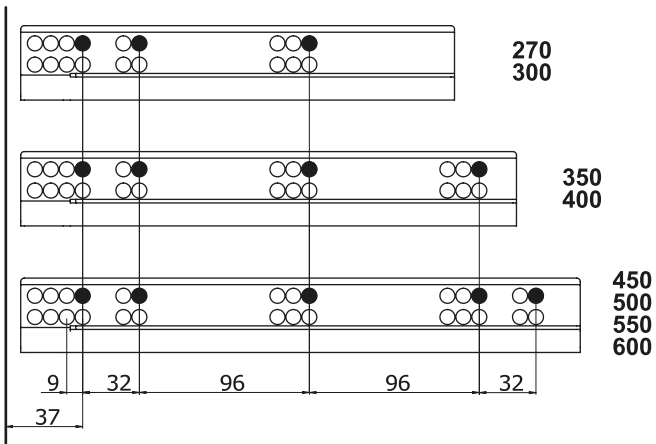

Assembly Movie

Cabinet Dimensions

Cabinet Internal Width : CIW
 Cabinet Internal Depth : CID
 Drawer Depth : DD
 Drawer Internal Width : DIW
 Nominal Length : NL

Recommended Screw and Templates

Screw Location for the Slides *Screw the slide from marked holes.*

Drawer Dimensions

Front Panel

Wooden Drawer Floor

Wooden Backboard

Assembly

Adjustment