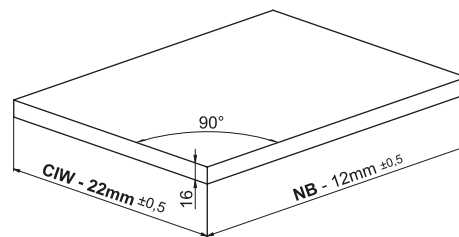

Assembly Movie

Cabinet Dimensions

Cabinet Internal Width : CIW
 Cabinet Internal Depth : CID
 Drawer Depth : DD
 Drawer Internal Width : DIW
 Nominal Length : NL

Recommended Screw and Templates

Screw Location for the Slides *Screw the slide from marked holes.*

Drawer Dimensions

Front Panel

Wooden Drawer Floor

Wooden Backboard

Assembly

Adjustment