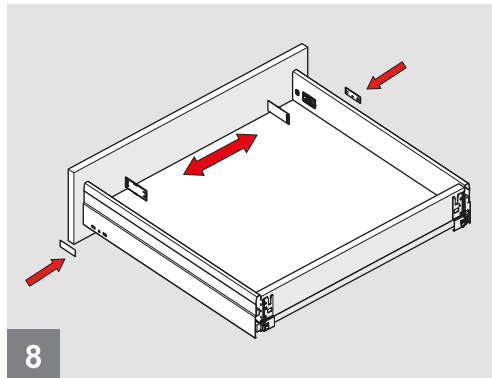

Assembly Movie

Cabinet Dimensions

Cabinet Internal Width : CIW
 Cabinet Internal Depth : CID
 Drawer Depth : DD
 Drawer Internal Width : DIW
 Nominal Length : NL

Recommended Screw and Templates

Screw Location for the Slides *Screw the slide from marked holes.*

Drawer Dimensions

Front Panel

Wooden Drawer Floor

Wooden Backboard

Assembly

Adjustment