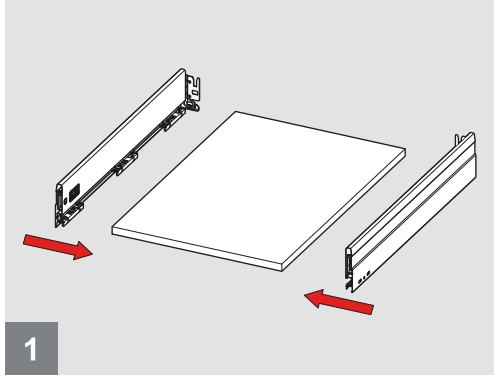

Assembly Movie

Cabinet Dimensions

Cabinet Internal Width : CIW
 Cabinet Internal Depth : CID
 Drawer Depth : DD
 Drawer Internal Width : DIW
 Nominal Length : NL

Recommended Screw and Templates

Screw Location for the Slides *Screw the slide from marked holes.*

Drawer Dimensions

Front Panel

Wooden Drawer Floor

Wooden Backboard

Assembly

Adjustment