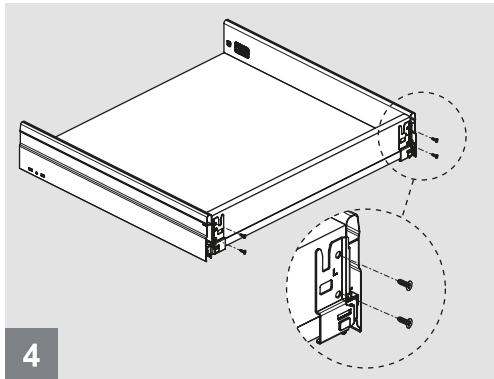

Assembly Movie

Cabinet Dimensions

Cabinet Internal Width : CIW
 Cabinet Internal Depth : CID
 Drawer Depth : DD
 Drawer Internal Width : DIW
 Nominal Length : NL

Recommended Screw and Templates

Screw Location for the Slides *Screw the slide from marked holes.*

Drawer Dimensions

Front Panel

Wooden Drawer Floor

Wooden Backboard

Assembly

Adjustment