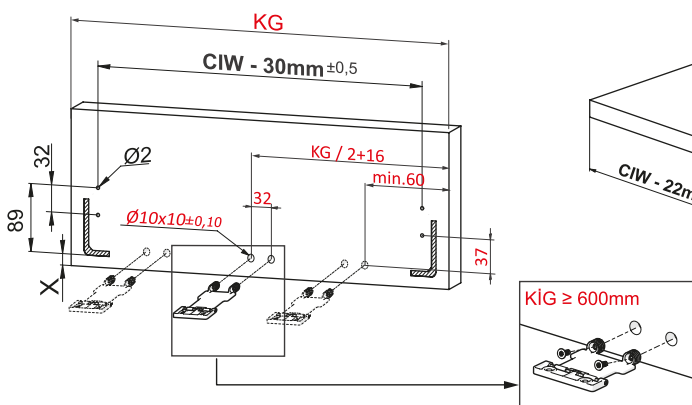

Assembly Movie

Cabinet Dimensions

Cabinet Internal Width : CIW
 Cabinet Internal Depth : CID
 Drawer Depth : DD
 Drawer Internal Width : DIW
 Nominal Length : NL

Recommended Screw and Templates

Screw Location for the Slides *Screw the slide from marked holes.*

Drawer Dimensions

Front Panel

Wooden Drawer Floor

Wooden Backboard

Assembly

Adjustment