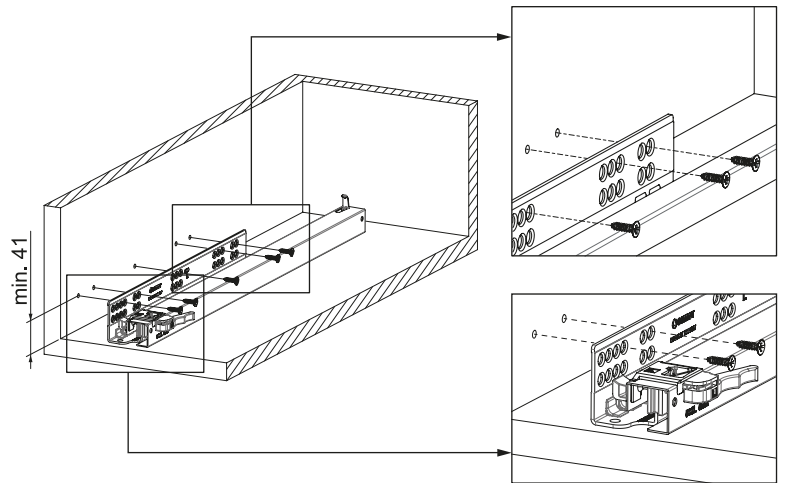

Assembly Movie

Cabinet Dimensions

Cabinet Internal Width : CIW
 Cabinet Internal Depth : CID
 Drawer Depth : DD
 Drawer Internal Width : DIW
 Nominal Length : NL

Recommended Screw and Templates

Screw Location for the Slides *Screw the slide from marked holes.*

Drawer Dimensions

Front Panel

Wooden Drawer Floor

Wooden Backboard

Assembly

Adjustment