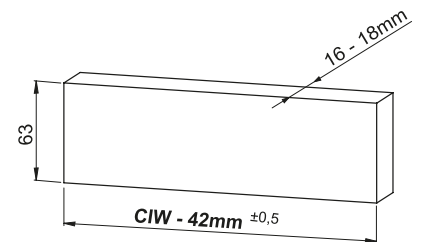

Assembly Movie

Cabinet Dimensions

Cabinet Internal Width : CIW
 Cabinet Internal Depth : CID
 Drawer Depth : DD
 Drawer Internal Width : DIW
 Nominal Length : NL

Recommended Screw and Templates

Screw Location for the Slides *Screw the slide from marked holes.*

Drawer Dimensions

Front Panel

Wooden Drawer Floor

Wooden Backboard

Assembly

Adjustment