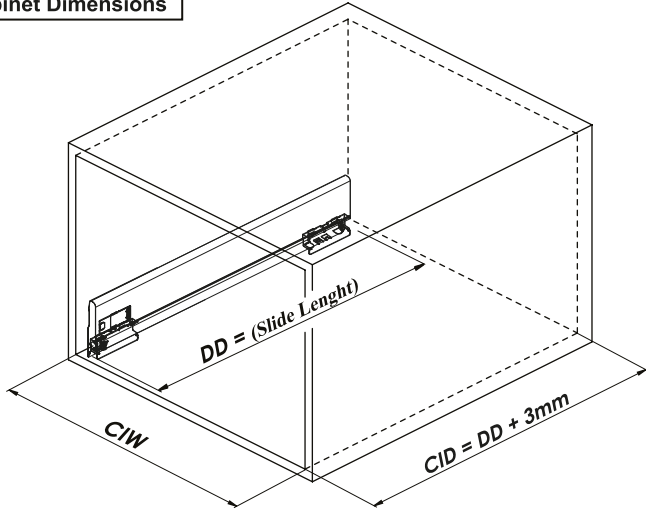

Assembly Movie

Cabinet Dimensions

Cabinet Internal Width : CIW
 Cabinet Internal Depth : CID
 Drawer Depth : DD
 Drawer Internal Width : DIW
 Nominal Length : NL

Recommended Screw and Templates

Screw Location for the Slides *Screw the slide from marked holes.*

Drawer Dimensions

Front Panel

Wooden Drawer Floor

Wooden Backboard

Assembly

Adjustment