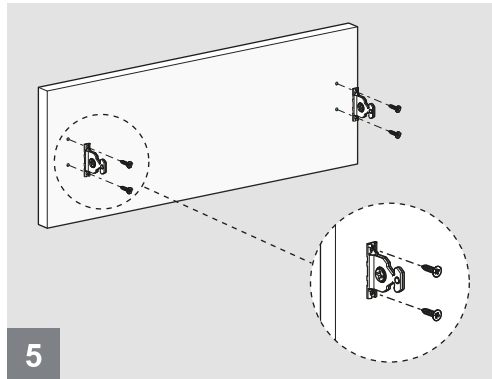

Assembly Movie

Cabinet Dimensions

Cabinet Internal Width : CIW
 Cabinet Internal Depth : CID
 Drawer Depth : DD
 Drawer Internal Width : DIW
 Nominal Length : NL

Recommended Screw and Templates

Screw Location for the Slides *Screw the slide from marked holes.*

Drawer Dimensions

Front Panel

Wooden Drawer Floor

Wooden Backboard

Assembly

Adjustment