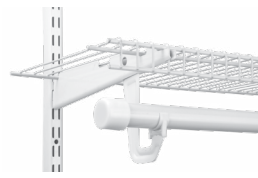

White

0123

Wire Shelf Brackets

- Wire shelves snap into place quickly and easily without mounting hardware
- 3 sizes: 12", 16" and 20"

White

0124A-WT

Shoe Shelf Bracket*

- Angled bracket organizes all types of shoes
- For wire shelves 12" deep

White

0121

Hang-Trak™

- Installation is simple and fast
- Allows standards to hang anywhere regardless of studs placement
- Sizes: 40" and 80"

White

0122

Wood Shelf Brackets

- For wood shelves 9" to 24" deep
- 5 sizes: 7", 9", 11", 14" and 19"

White

0018

Closet Poles

- Cut-to-fit 1-1/4" steel
- Sizes: 4', 6' and 8' lengths

White

CD-0123-Hook
Closet Pole Hook

- Accessory for the 0123 bracket
- Slide-Thru™ technology allows hangers to pass along the pole freely
- With removable insert: For poles 1" to 1-1/16"
- Without removable insert: For poles 1-1/4" to 1-5/16"
- Fits 1" to 1-5/6" diameter closet poles
- Snap-in installation

White

0133 Shelf Kit, 0135 Wire Basket
Shelf Kit and Wire Brackets

- Shelf kit includes steel shelf and sides with basket support feature
- Baskets available in 4" and 7" depths

White

0125
Shelf & Rod Brackets