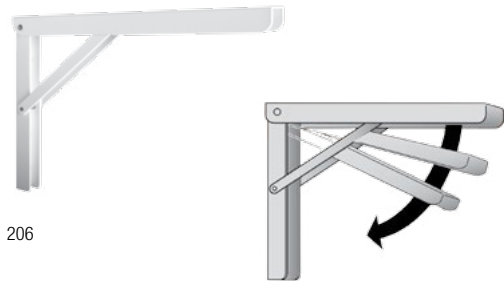

# 206 Series Folding L-Bracket

## Retail Sell Sheet

For heavy-duty storage and work surface applications. These sturdy folding L-brackets allow you to create a worksurface that can easily and quickly be folded out of the way when no longer needed. The KV® 206 bracket's convenient one-hand release mechanism makes the bracket easy to open, close or adjust without the danger of getting hands caught in a folding crossbar. These brackets can be mounted to any type of wall giving versatility to any space.

- Adjustable to four positions: 90°, 80°, 70° and 0° (closed position)
- The folding brackets allow you to create a surface that can easily be folded out of the way when not in use
- The convenient one-handed release mechanism makes the bracket easy to open, close or adjust
- Long-lasting, corrosive resistant finishes
- 12" brackets hold up to 750 lbs./pair  
16" brackets hold up to 880 lbs./pair