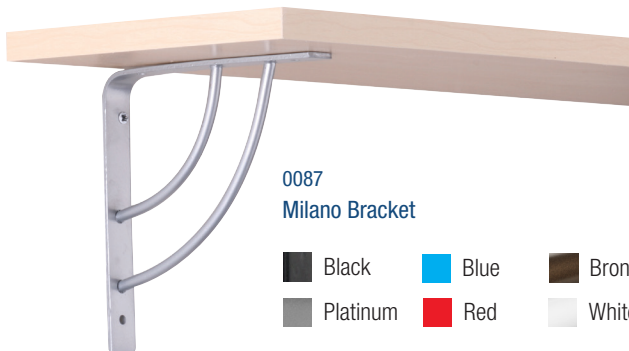

Magnum Bracket

- Steel construction
- Durable powder-coat finish

Black White Platinum

Decorative Brackets

0053

Elegant Bracket

Black Platinum White

0090

Colonial Bracket

Black White

0082

Rings Bracket

Platinum White

0091

Scroll Bracket

Black Bronze
Platinum White