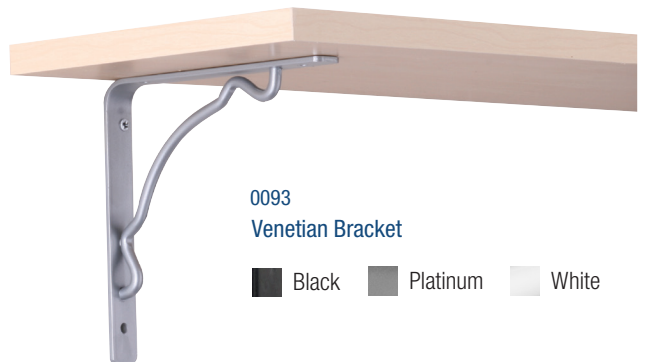

0093

Venetian Bracket

Black Platinum White