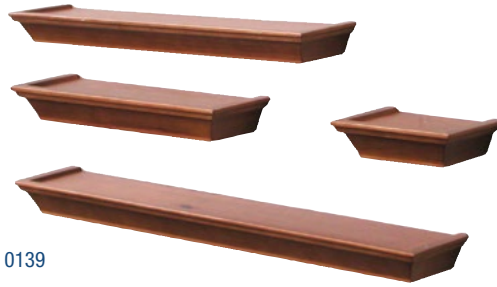

Kits contain easy to read instructions and all the necessary mounting hardware

Decorative Shelving

Wood Wall Accents*

2141

0149

Wood Mantel Shelf Kits

- 3" H x 5" D x 24"/36" W
- Holds 50 lbs.

 Honey  Unfinished

 Black

245

Wood Wall Accent Kits (2-Piece L-Shaped Shelving Kit)

- Sizes: 21-1/4" x 12-1/2" x 5"
- Holds 50 lbs. each

 Black

0139

4-Piece Ledge Set Kit

- Widths: 6", 12", 20", and 24"
- Sizes: 1-1/2" H x 3-1/2" D
- Holds 20 lbs. each

 Honey  Black

243

3-Piece Ledge Set Kit

- Sizes: 10" x 2" x 4", 14" x 3" x 4", 18" x 4" x 4"
- Holds 40 lbs. each

 Black  White

0140

Wood Floating Shelf Kits

- 2-3/4" x 8-1/2" x 24", 2-3/4" x 8-1/2" x 36"
- 24" shelf holds 50 lbs.
- 36" shelf holds 30 lbs.