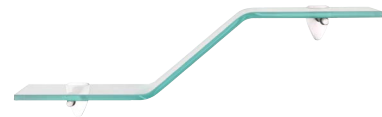

# Glass Shelf Kits

Shelf-Made®

Shelf-Made™ Glass Shelf Kits are a decorator's choice, providing a wide range of options for any project. With a variety of contemporary and classic styles, there is something for everyone. All components and kits contain easy to read instructions and all the necessary hardware. Each style combines competitive pricing with quality product to drive market demand.

**0132-524-GL2**  
Adjustable Glass Shelf Kit

- 18" x 23.63" x 5.63"
- Holds 50 lbs.

■ Satin Nickel

**KT-0134-618ZSN**  
Wave Glass Kit

- 6" x 18"
- Holds 25 lbs.

■ Satin Nickel

**KT-0134-624SN**  
Rectangular Glass Shelf Kits

- 6" x 24"
- Holds 25 lbs.

■ Satin Nickel

**89 Series**  
Straight Glass Shelf Kits

- Sizes: 6" x 18", 8" x 24"
- Holds 25 lbs.

■ Chrome ■ White

**KT-0134-121SN**  
Corner Glass Kit

- 12" x 12"
- Holds 25 lbs.