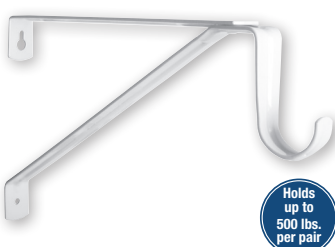

### 1195 Heavy-Duty Series

Holds up to 500 lbs. per pair

Cream  Bright White

- For 11" to 14" depth shelves
- Use with up to 1-3/8" closet rods
- 12-gauge steel construction
- 11" shelf platform
- 9/32" width wire strutt
- 2-1/2" hook depth

### 1193 Regular-Duty Series

Holds up to 400 lbs. per pair

Warm White

- For 11" to 14" depth shelves
- Use with up to 1-3/8" closet rods
- 16-gauge steel construction
- 10-7/8" shelf platform
- 2-1/2" hook depth

## Adjustable Rod & Shelf Brackets

### 1194 Heavy-Duty Series

Holds up to 500 lbs. per pair

Cream  Bright White

- For 11" to 14" depth shelves
- Use with up to 1-3/8" closet rods
- 13-gauge steel construction
- Shelf platform adjusts from 10-1/4" to 10-3/4"
- Install with or without wall cleat
- 3" hook depth