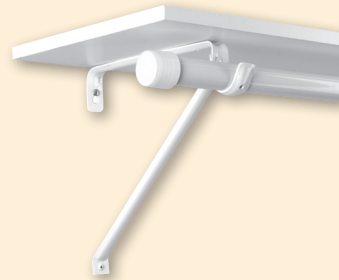

# Closet Rod & Shelf Brackets

Adjustable | Fixed

KNAPE & VOGT.

### 1199 Extra-Duty Series

Holds up to 500 lbs. per pair

Warm White

- For 14" to 18" depth shelves
- Use with 1-1/4" to 1-5/16" closet rods
- Slide-Thru™ feature
- 13-gauge steel construction
- 14" shelf platform
- 3-3/4" hook depth

### 1198 Extra-Duty Series

Holds up to 1,000 lbs. per pair

Bronze  
 Brushed Nickel  
 Chrome  Warm White

- For 11-1/2" to 14" depth shelves
- Use with 1-1/4" to 1-5/16" closet rods
- Slide-Thru™ feature
- 10-gauge steel construction
- 11-1/4" shelf platform
- 3" hook depth