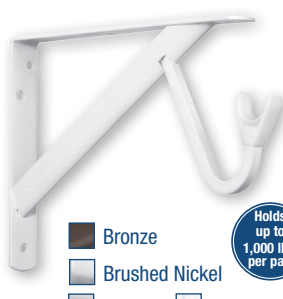

## Fixed Rod & Shelf Brackets

### 1199 Extra-Duty Series

Holds up to 500 lbs. per pair

Warm White

- For 14" to 18" depth shelves
- Use with 1-1/4" to 1-5/16" closet rods
- Slide-Thru™ feature
- 13-gauge steel construction
- 14" shelf platform
- 3-3/4" hook depth

### 1198 Extra-Duty Series

Holds up to 1,000 lbs. per pair

Bronze  
 Brushed Nickel  
 Chrome  Warm White

- For 11-1/2" to 14" depth shelves
- Use with 1-1/4" to 1-5/16" closet rods
- Slide-Thru™ feature
- 10-gauge steel construction
- 11-1/4" shelf platform
- 3" hook depth

### 1197 Heavy-Duty Series

Holds up to 500 lbs. per pair

Warm White

- For 10-1/2" to 14" depth shelves
- Use with up to 1-3/8" closet rods
- Slide-Thru™ feature
- 14-gauge steel construction
- 10-5/16" shelf platform
- 3" hook depth