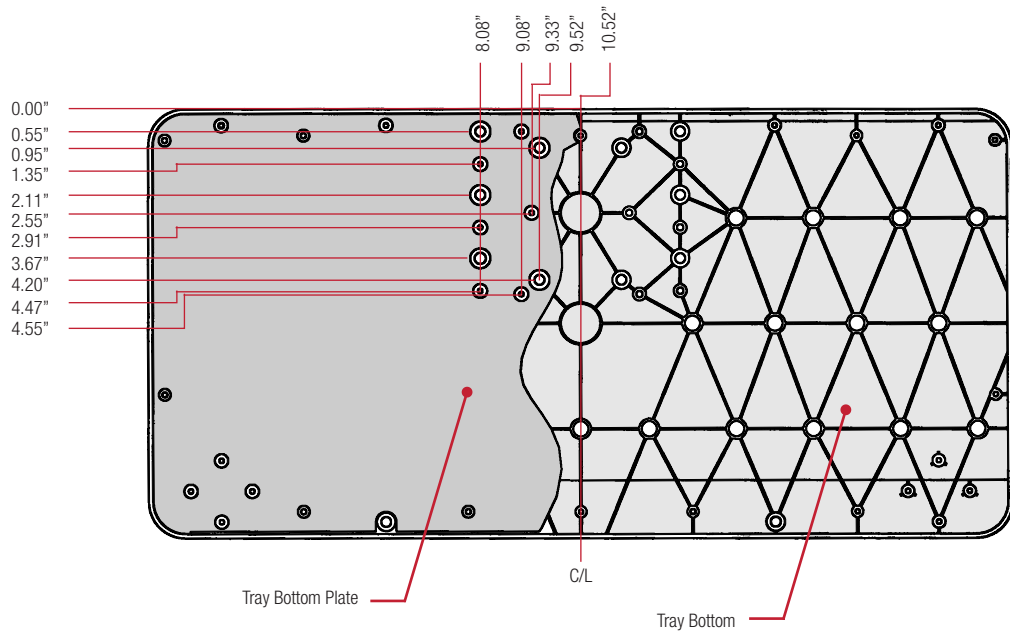

ABS Keyboard Tray 6501 series

Ancillary Products:

- 6501D is an ideal complement to any Knape & Vogt Waterloo keyboard support arm
- For flat panel displays, specify the Concerto flat panel support system