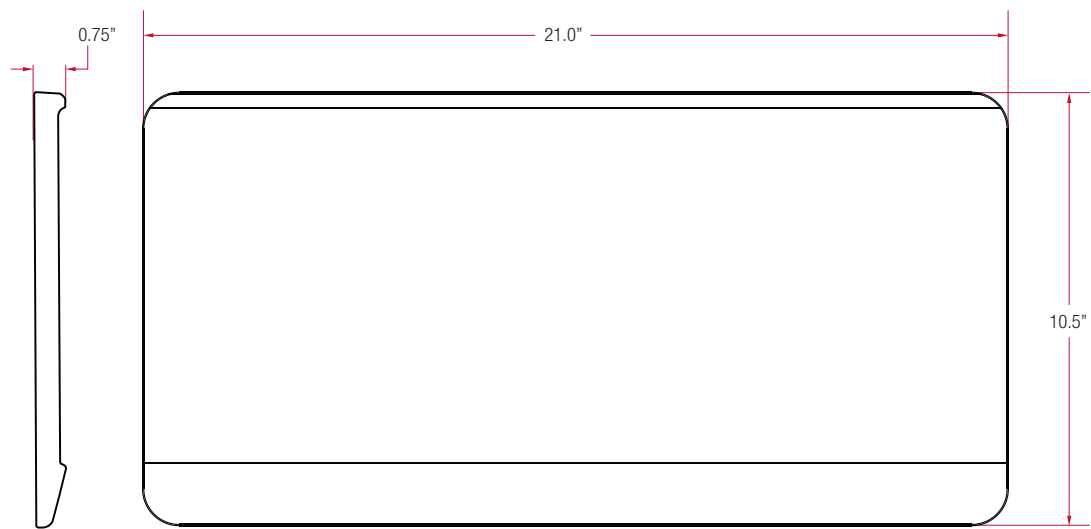

ABS Keyboard Tray 6501 series

Ancillary Products:

- 6501D is an ideal complement to any Knape & Vogt Waterloo keyboard support arm
- For flat panel displays, specify the Concerto flat panel support system