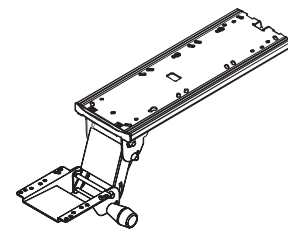

### 6733M series

Features	Benefits
Soft-touch knob for simultaneous height and tilt adjustment	Easy to use, all-in-one adjustment
Spring-assisted to help counter balance keyboard and tray weight	Easy to position keyboard to precise location
Low-profile design	Provides maximum leg room
360° swivel	User can move keyboard freely from side to side
Stores on ball bearing track	Frees up space in front of desk. Full storage with minimal effort.

### Ancillary Products:

- Economy Arm is an ideal complement to the Economy clamp tray and mouse tray
- Compatible with most Knap & Vogt Waterloo keyboard trays
- Use with Knap & Vogt Waterloo CPU holders
- For flat panel displays, specify the Concerto flat panel support system