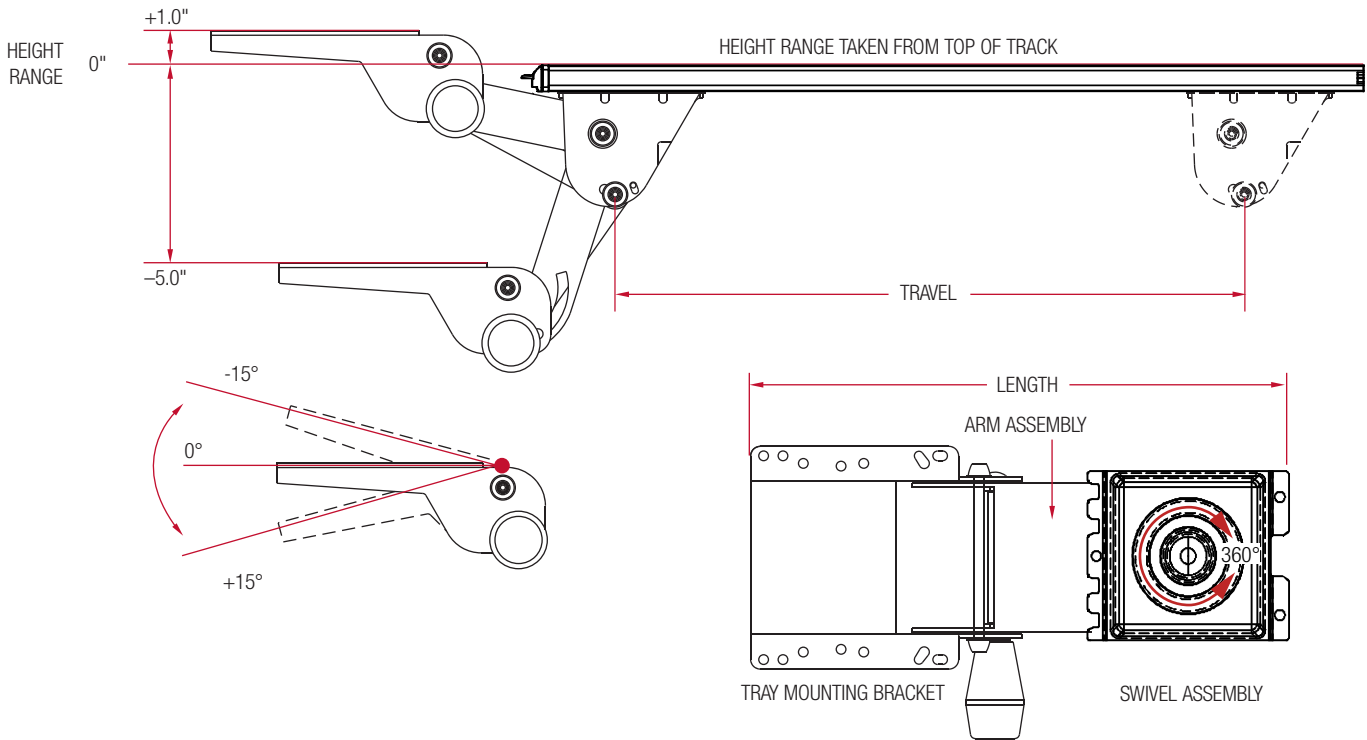

### 6733M series

Features	Benefits
Soft-touch knob for simultaneous height and tilt adjustment	Easy to use, all-in-one adjustment
Spring-assisted to help counter balance keyboard and tray weight	Easy to position keyboard to precise location
Low-profile design	Provides maximum leg room
360° swivel	User can move keyboard freely from side to side
Stores on ball bearing track	Frees up space in front of desk. Full storage with minimal effort.

Model	Height Range	Tilt	Length	Travel	Track Size	Track Style	Weight
6733M16	+1.0" / -5.0"	-15°/+15°	13.4"	16.1"	17.00"	ball bearing	9.2 lbs
6733M21	+1.0" / -5.0"	-15°/+15°	13.4"	16.1"	21.75"	ball bearing	10.2 lbs