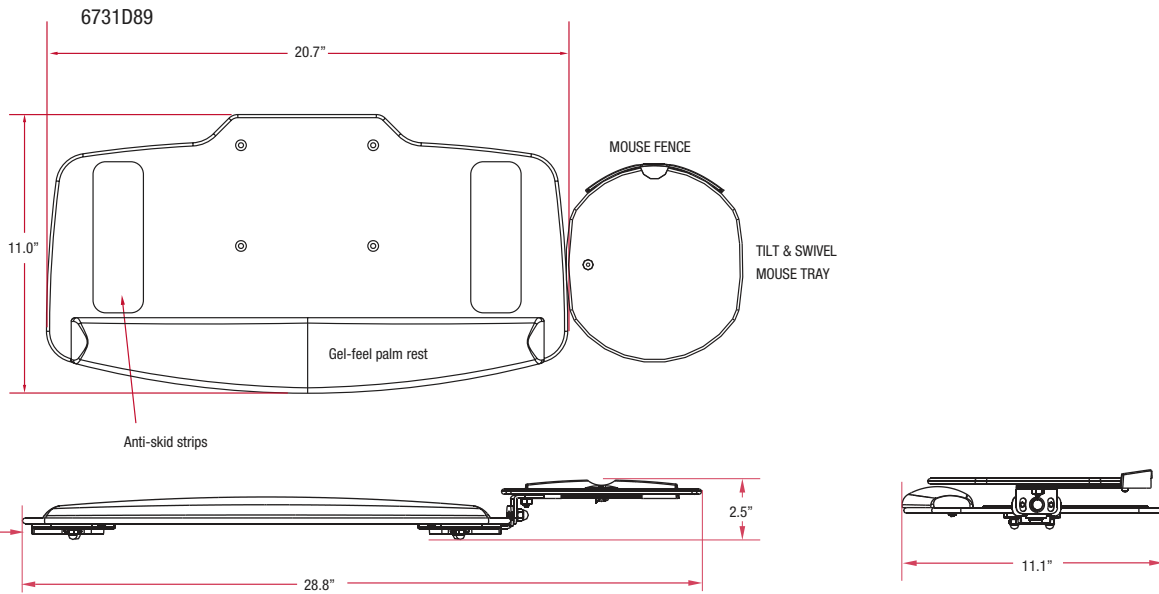

6731D79

Phenolic Tray

The 20" Phenolic keyboard tray with mouse tray provides a solid, low-profile keyboard solution. Available with swivel, tilt and swivel or height adjustable tilt and swivel mouse tray.

6731 Series

Features	Benefits
Rigid construction	Sturdier than a steel tray
Anti-skid grip strips on keyboard tray	Strips prevent keyboard slippage
Available with swivel only mouse, tilt and mouse or height adjustable mouse mechanism	Allows for left and right mousing flexibility
Built-in mouse guard with cable management	Prevents mouse from slipping off tray
Plug in foam-gel wrist rest	Offers gentle support, easy-to-clean wrinkle finish and wear resistant material
Fits most keyboards including the Microsoft Natural™	Flexible design accommodates equipment change
Universal mounting pattern	Attaches to most Knap & Vogt Waterloo Keyboard arms
Graphite finish and color that helps hide fingerprints, marks and smudges	Easy to clean and maintain

Model	Width	Material	Colour	Mouse Tray	Palm Rest	Weight
6731D79	20.7"	0.25" Phenolic	Graphite gray	Swivel	Included	4.5 lbs
6731D80	20.7"	0.25" Phenolic	Graphite gray	Height Adjustable Tilt & Swivel	Included	4.8 lbs
6731D89	20.7"	0.25" Phenolic	Graphite gray	Tilt & Swivel	Included	5.5 lbs
6731D99	20.7"	0.25" Phenolic	Graphite gray	Tilt & Swivel	Included	6.0 lbs