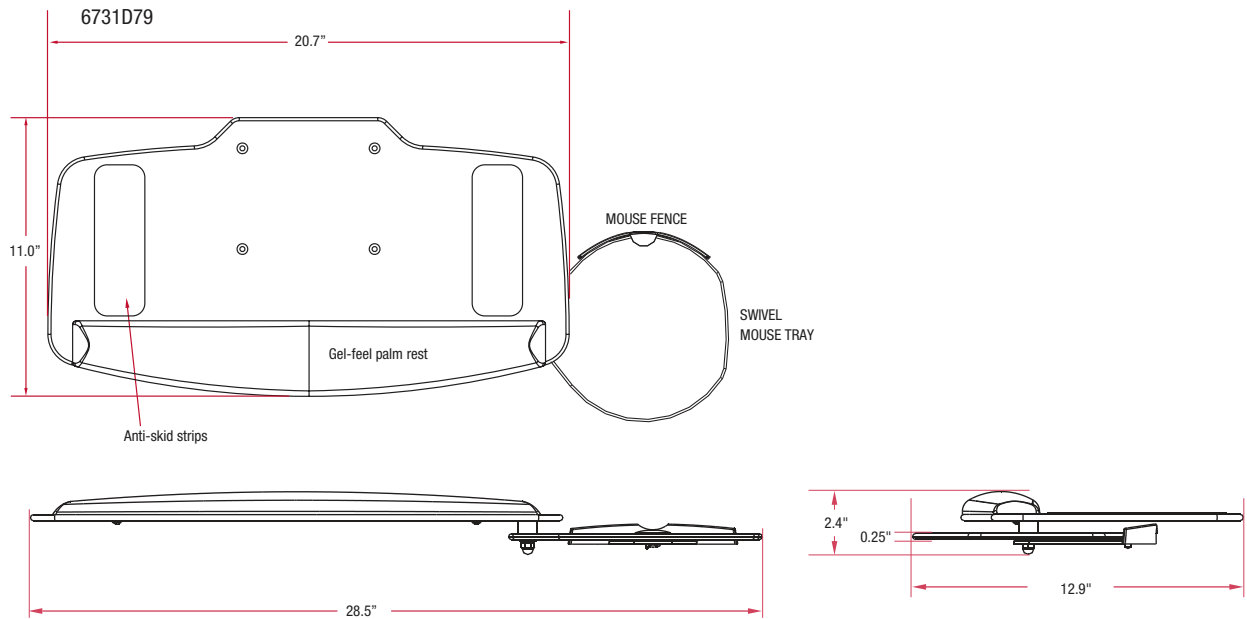

6731D79

Phenolic Tray

The 20" Phenolic keyboard tray with mouse tray provides a solid, low-profile keyboard solution. Available with swivel, tilt and swivel or height adjustable tilt and swivel mouse tray.

6731 Series

Features	Benefits
Rigid construction	Sturdier than a steel tray
Anti-skid grip strips on keyboard tray	Strips prevent keyboard slippage
Available with swivel only mouse, tilt and mouse or height adjustable mouse mechanism	Allows for left and right mousing flexibility
Built-in mouse guard with cable management	Prevents mouse from slipping off tray
Plug in foam-gel wrist rest	Offers gentle support, easy-to-clean wrinkle finish and wear resistant material
Fits most keyboards including the Microsoft Natural™	Flexible design accommodates equipment change
Universal mounting pattern	Attaches to most Knap & Vogt Waterloo Keyboard arms
Graphite finish and color that helps hide fingerprints, marks and smudges	Easy to clean and maintain

Model	Width	Material	Colour	Mouse Tray	Palm Rest	Weight
6731D79	20.7"	0.25" Phenolic	Graphite gray	Swivel	Included	4.5 lbs
6731D80	20.7"	0.25" Phenolic	Graphite gray	Height Adjustable Tilt & Swivel	Included	4.8 lbs
6731D89	20.7"	0.25" Phenolic	Graphite gray	Tilt & Swivel	Included	5.5 lbs
6731D99	20.7"	0.25" Phenolic	Graphite gray	Tilt & Swivel	Included	6.0 lbs