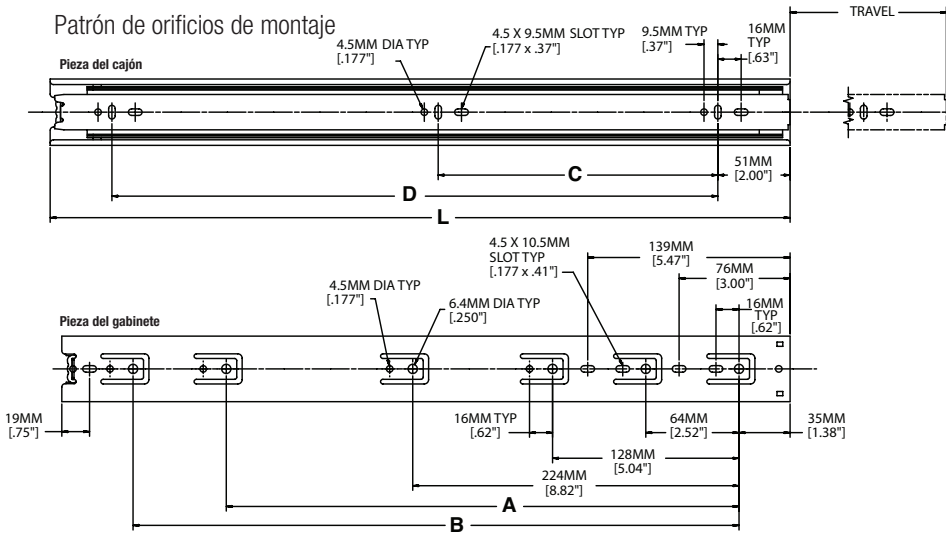

### Margen

1/2" + 1/32"-0"

.50" + .03"-0"

12.7mm + .8mm - 0mm

2700 Oak Industrial Dr. NE  
Grand Rapids, MI 49505  
www.kv.com | 1.800.253.1561

# Información graficada

Número de SKU	Tamaño guía mm/pulg.	Longitud mm/pulg.	Cant. por paleta*	Recorrido mm/pulg.	A mm/pulg.	B mm/pulg.	C mm/pulg.	D mm/pulg.
TT100B 250	250mm [10"]	250mm [9.84"]	960	250mm [9.84"]	—	—	—	—
TT100B 300	300mm [12"]	300mm [11.81"]	850	300mm [11.81"]	224mm [8.82"]	—	—	—
TT100B 350	350mm [14"]	350mm [13.78"]	700	350mm [13.78"]	—	—	128mm [5.04"]	256mm [10.08"]
TT100B 400	400mm [16"]	400mm [15.75"]	560	400mm [15.75"]	288mm [11.34"]	—	160mm [6.30"]	320mm [12.60"]
TT100B 450	450mm [18"]	450mm [17.72"]	550	450mm [17.72"]	352mm [13.86"]	—	160mm [6.30"]	352mm [13.86"]
TT100B 500	500mm [20"]	500mm [19.69"]	440	500mm [19.69"]	352mm [13.86"]	416mm [16.38"]	192mm [7.56"]	416mm [16.38"]
TT100B 550	550mm [22"]	550mm [21.65"]	400	550mm [21.65"]	352mm [13.86"]	416mm [16.38"]	224mm [8.82"]	448mm [17.64"]
TT100B 600	600mm [24"]	600mm [23.62"]	400	600mm [23.62"]	224mm [8.82"]	352mm [13.86"]	480mm [18.90"]	256mm [10.08"]
TT100B 650	650mm [26"]	650mm [25.29"]	400	650mm [25.29"]	224mm [8.82"]	352mm [13.86"]	544mm [21.42"]	288mm [11.34"]
TT100B 700	700mm [28"]	700mm [27.56"]	300	700mm [27.56"]	224mm [8.82"]	352mm [13.86"]	544mm [21.42"]	288mm [11.34"]