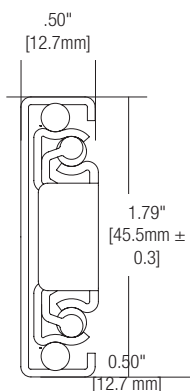

Perfil

Margen

1/2" + 1/32"-0"

.50" + .03"-0"

12.7mm + .8mm - 0mm

2700 Oak Industrial Dr. NE
Grand Rapids, MI 49505
www.kv.com | 1.800.253.1561