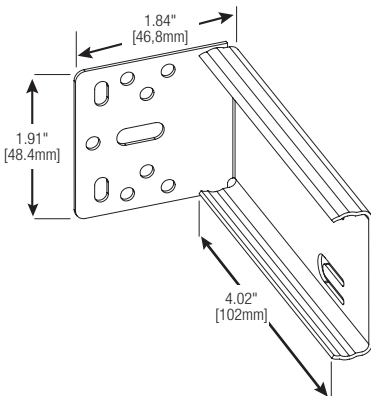

SKU	Cantidad por caja
TT401	200 (10 cajas internas de 20 ménsulas) Cant. por paleta: 7,200 c/u
TT401B	200 (200 ménsulas sueltas) Cant. por paleta: 7,200 c/u

Ménsula de montaje trasero (se vende por separado)

© 2025 KNAPE & VOGT
Knappe & Vogt. KV Tru-Trac. KV y el logo de KV son marcas registradas de Knappe & Vogt.

Distribuido por Knappe & Vogt Manufacturing Company.
Este y otros documentos de KV se pueden descargar en www.kv.com > Resource Library (Biblioteca de recursos).

Knappe & Vogt se reserva el derecho a cambiar las especificaciones del producto en cualquier momento sin aviso y se libra de la responsabilidad legal por las unidades existentes.

2700 Oak Industrial Dr. NE
Grand Rapids, MI 49505
www.kv.com | 1.800.253.1561

OL2559/0125