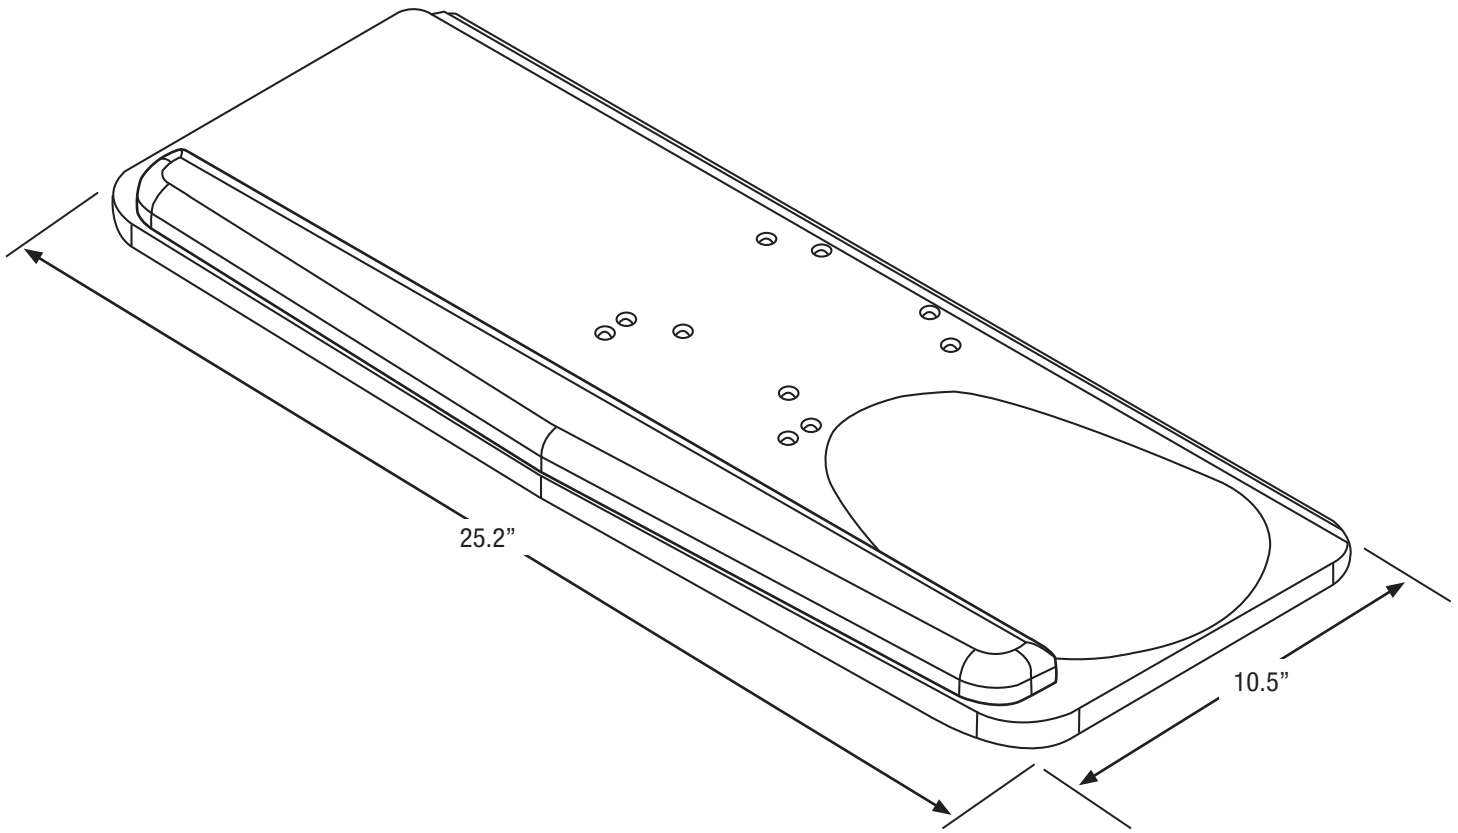

## *PB2524*

Full width melamine keyboard  
& mouse platform with palm rest

Features	Benefits
25.2" wide x 10.5" deep x 0.6" thick keyboard/mousing platform	Supports all keyboard styles, simply move keyboard left or right for correct mousing requirements
Decorative black melamine keyboard/mousing surface with edge banding	Durable surfaces allows for easy cleaning of tray & mousing surfaces
Removable padded palm rest	Comfortable PVC free padded palm rest
Mounting hardware provided	Quick and easy installation on all KV articulating keyboard arms

## PB2524

Full width melamine keyboard & mouse platform with palm rest

### Ancillary Products:

- Compatible with all Knape & Vogt keyboard arms
- Use with Knape & Vogt CPU holders
- For flat panel displays use the Knape & Vogt Concerto or Xtend series of monitor supports

Model	Keyboard Drawer Width	Keyboard Tray Depth	Tray Thickness	Material	Weight
PB2524	25.2"	10.5"	0.6"	Edge Banded Melamine	7.5 lbs