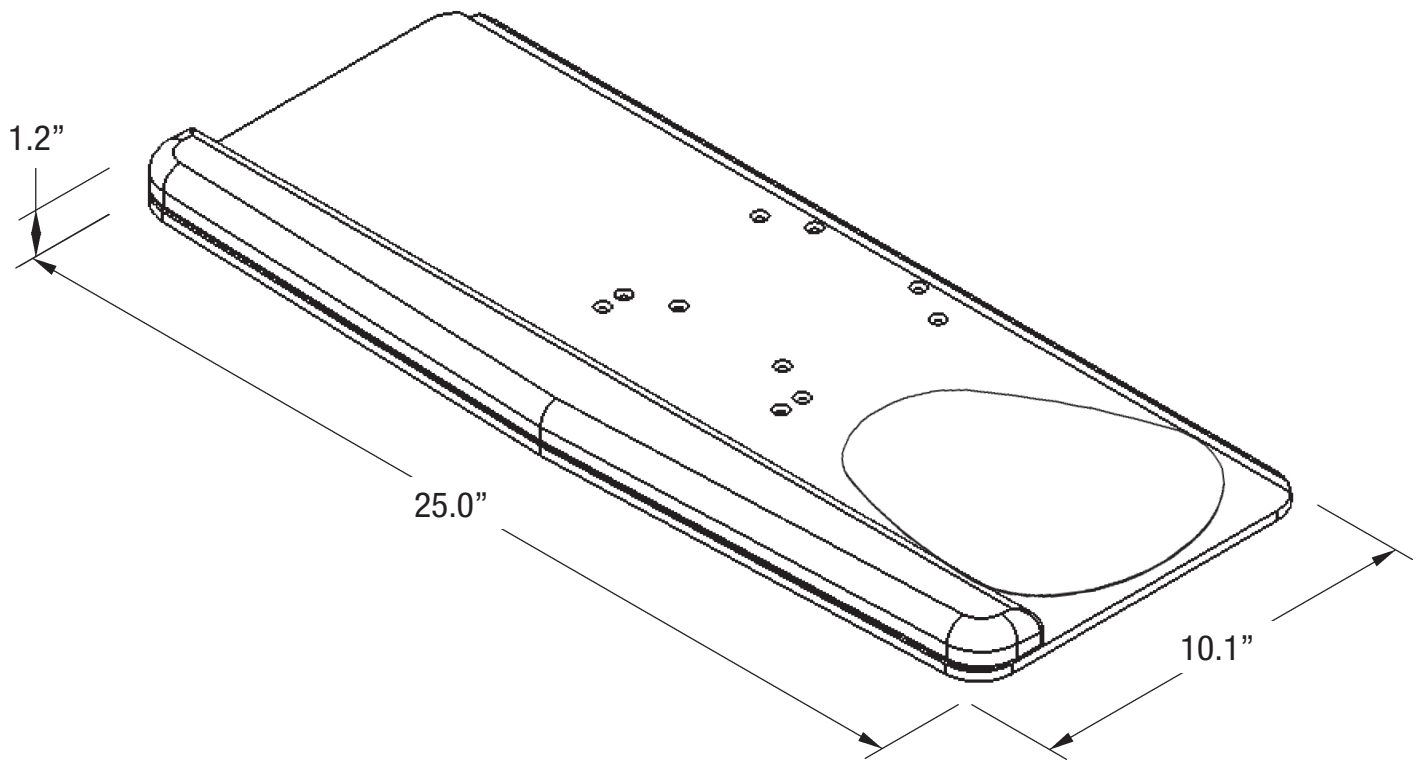

KV PC2524

KV PC2524

Full Width Phenolic Keyboard & Mouse Platform with Palm Rest

Features	Benefits
Thin profile 25.0" wide x 10.0" deep x 0.25" thick, all-in-one keyboard/mousing platform)	Supports all keyboard styles, simply move keyboard left or right for correct mousing requirements
Decorative Phenolic all-in-one Keyboard & mousing surface	Durable surfaces allows for easy cleaning of tray & mousing surfaces
Removable padded Palm Rest	Comfortable PVC free padded palm rest
Full length rear keyboard tray fence	Prevents keyboard and mouse sliding off tray
Mounting hardware provided	Quick and easy installation on all KV articulating keyboard arms

KV PC2524
Full Width Phenolic Keyboard & Mouse Platform with Palm Rest

Ancillary Products:

- Compatible with all Knape & Vogt keyboard arms
- Use with Knape & Vogt CPU Holders
- For Flat Panel Displays use the Knape & Vogt Concerto or Xtend series of monitor supports

Model	Keyboard Drawer Width	Keyboard Tray Depth	Tray Thickness	Material	Weight
KV PC2524	25.0"	10.0"	0.25"	Black Phenolic	5.6 lbs

Black

Code Compliance: Exceeds ANSI/BIFMA standards

Notes: 1. Weight = packaged shipping weight per unit. 2. Specifications are subject to change without notice.