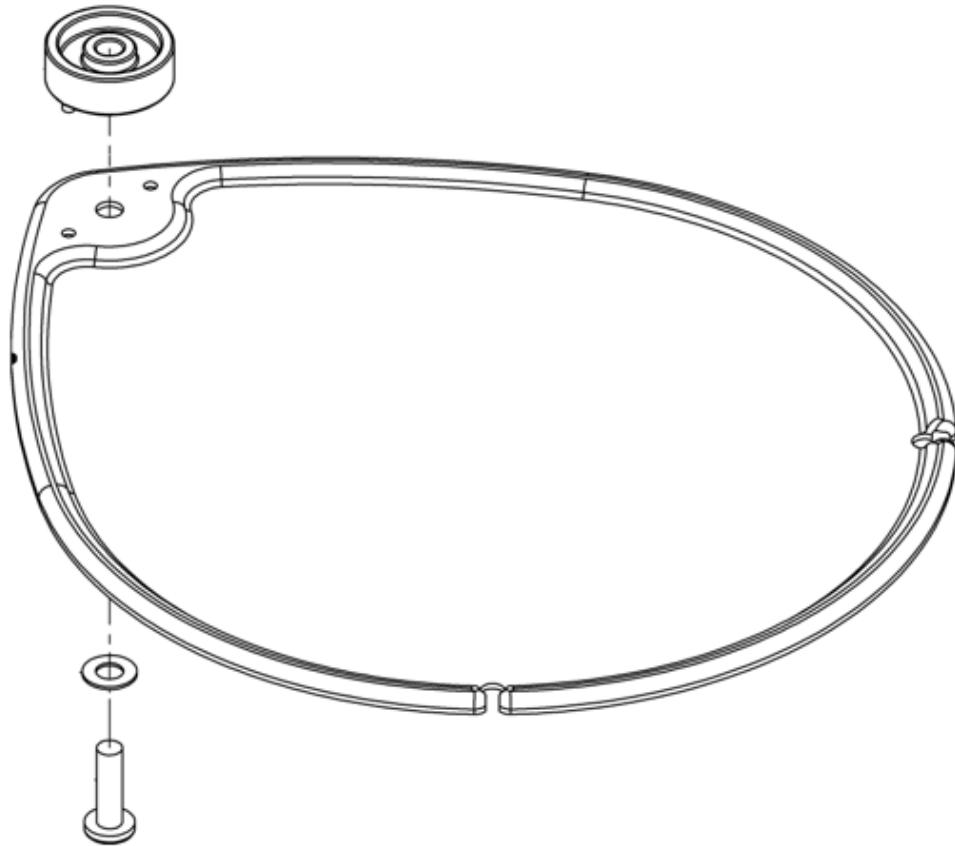

KD-010

KD-010

Swivel Only Mousing Surface Kit

Stamped steel swivel only mousing surface kit, attaches to KV KD-100 Keyboard drawer.

Features	Benefits
Stamped Steel Mousing Platform	Rugged construction
9" Diameter Platform	Provides large mousing area
Provides 360° swivel for mousing platform	Mouse adjustment and storage capability
Includes mounting spacer stand-off	Provides clearance under drawer surface
Mounting hardware included	Easily attaches to undersurface
Black powder paint finish	Decorative finish easy cleaning

KD-010 Swivel Only Mousing Surface Kit

Ancillary Products:

- Compatible with KD-100/KD-110 & KD-120
- Use with Knape & Vogt CPU Holders
- For Flat Panel Displays use the Knape & Vogt Concerto or Xtend series of monitor supports

Model	Diameter	Length	Height	Material	Weight
KD-010	9.0"	10.5"	3/16"	Steel (Black)	1.2 lbs

Black

Code Compliance: Exceeds ANSI/BIFMA standards

Notes: 1. Weight = packaged shipping weight per unit. 2. Specifications are subject to change without notice.