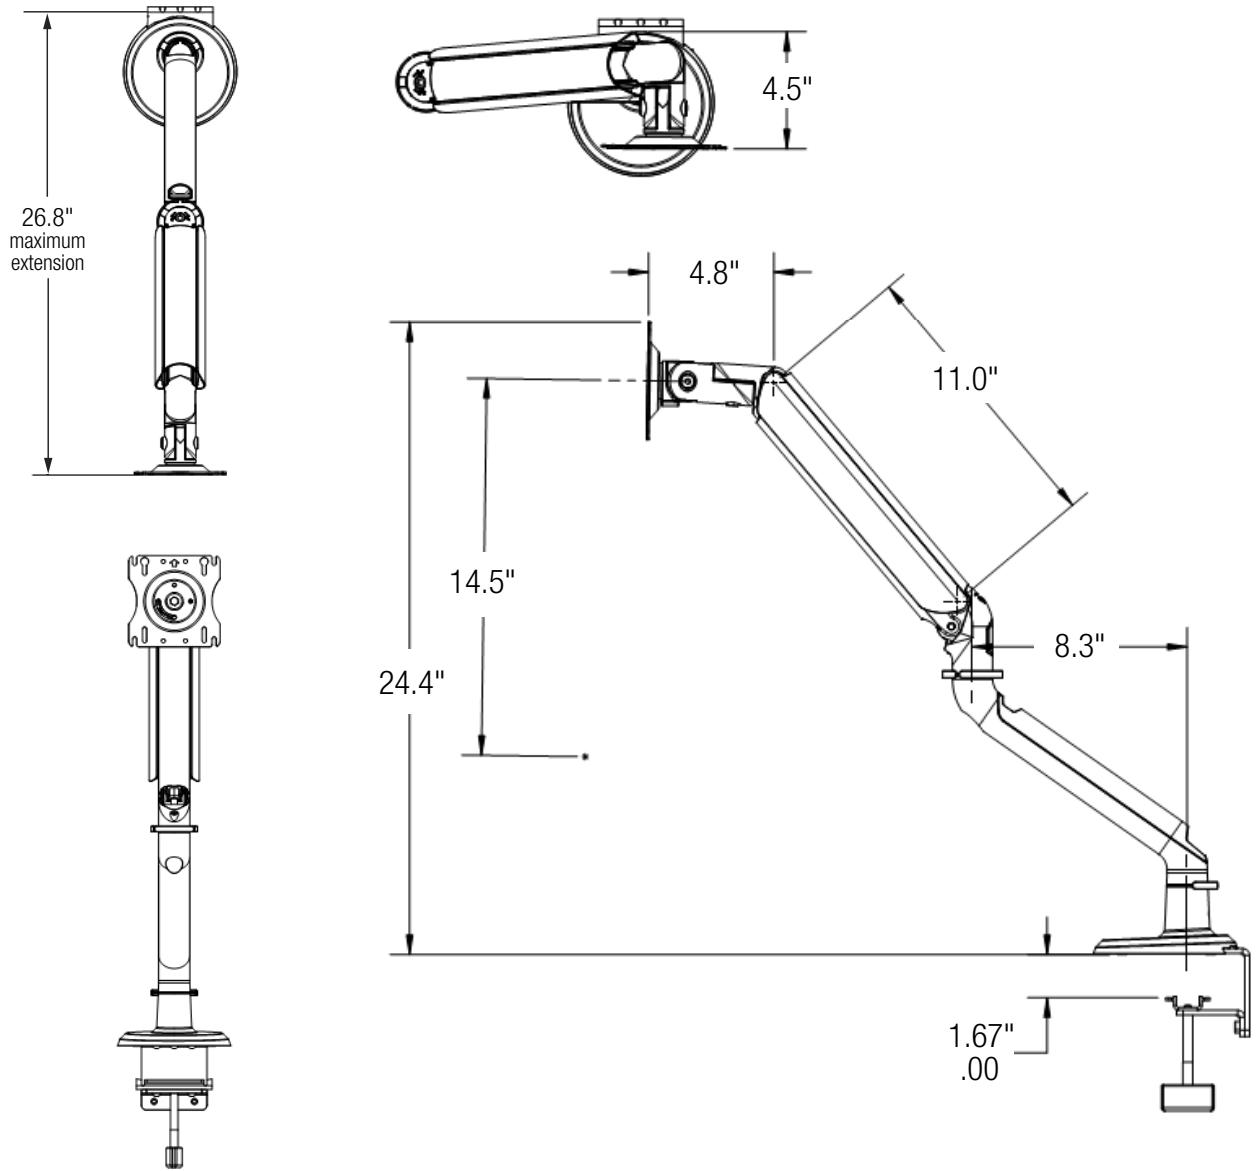

Tempo™ Monitor Supports - Single Screen

7750 Light Duty & 7755 Heavy Duty Monitor Arms

Ancillary Products:

- Compatible with all Knape & Vogt Waterloo keyboard arms
- Use with Knape & Vogt Waterloo CPU holders

Model	Description	Maximum Monitor Weight Capacity	Weight
7750AS	Tempo™ Single Screen Light Duty Monitor Support	5 lbs. to 20 lbs.	10.34 lbs.
7755AS	Tempo™ Single Screen Heavy Duty Monitor Support	10 lbs. to 30 lbs.	10.34 lbs.

To specify color, other than silver, replace the "AS" in part number with: **E** = Black **Y** = White
For example, to get a "7750AS" in white, order 7750Y