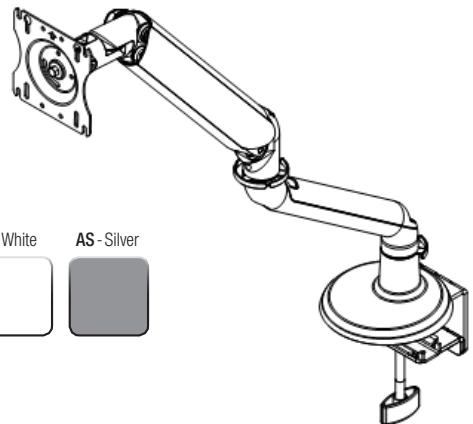

Notes: 1. Weight = packaged shipping weight per unit. 2. Specifications are subject to change without notice.

2700 Oak Industrial Dr. NE
Grand Rapids, MI 49505-6026 USA
1.800.253.1561 | 616.459.3311
Fax: 877.636.3290
www.kv.com

This and other KV literature is available for download at www.kv.com > Resource Library

Knape & Vogt reserves the right to change product specifications at any time without notice and without incurring responsibility for existing units.
©2015 Knape & Vogt. KV and the KV logo are trademarks of Knape & Vogt.