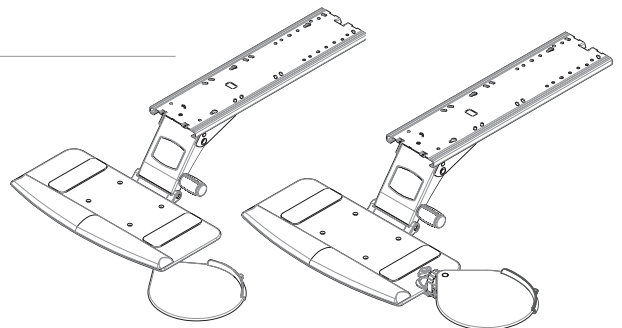

Features	Benefits
The Legato arm comes with Lift-n-Lock™ height adjustment and dial tilt soft touch knob for tray adjustment	Intuitive knob-less/lever-less Lift-n-Lock™ for easy height adjustment with soft touch tilt knob to adjust for a personal fit
Height adjustable of 8.88" with 2.63" above the mounting surface and 6.25" below	Exceeds HFES & BIFMA standards and guidelines for 5th to 95th percentile seated users
21.75" long glide track	Provides effortless arm retraction and frees up desk space when the keyboard is not required
Anti-skid strips on keyboard tray	Strips prevent keyboard slippage
White phenolic keyboard tray measuring 9.4" deep x 19.4" wide	1/4" thick tray provides optimal under desk clearance with an attractive modern styling with ample room for keyboard and mouse
Plug-in gel-feel foam palm rest	Offers gentle support, easy-to-clean wrinkle finish and wear resistant material. Fully recyclable.
Comes with all mounting hardware for arm and tray installation	Easy assembly of arm to tray and simple attachment to desk using basic tools
Available with swivel only mouse surface or height adjustable mouse mechanism	Accommodates right- or left -hand mousing

8480Y2133Y79

8480Y2133Y80

White Legato Arm with White Phenolic Mini Keyboard Trays

Ancillary Products:

- Use with Knape & Vogt Waterloo CPU Holders
- For flat panel displays, specify the Concerto flat panel support system

Model	Height Range from Mounting Surface	Tilt	Tray Depth & Width	Mouse Tray	Mounting	Color
8480Y2133Y79	2.63" to - 6.25"	+10° to -20°	9.4" x 19.4"	Swivel only	21" Glide Track	White
8480Y2133Y80	2.63" to - 6.25"	+10° to -20°	9.4" x 19.4"	Height adjustable with swivel	21" Glide Track	White