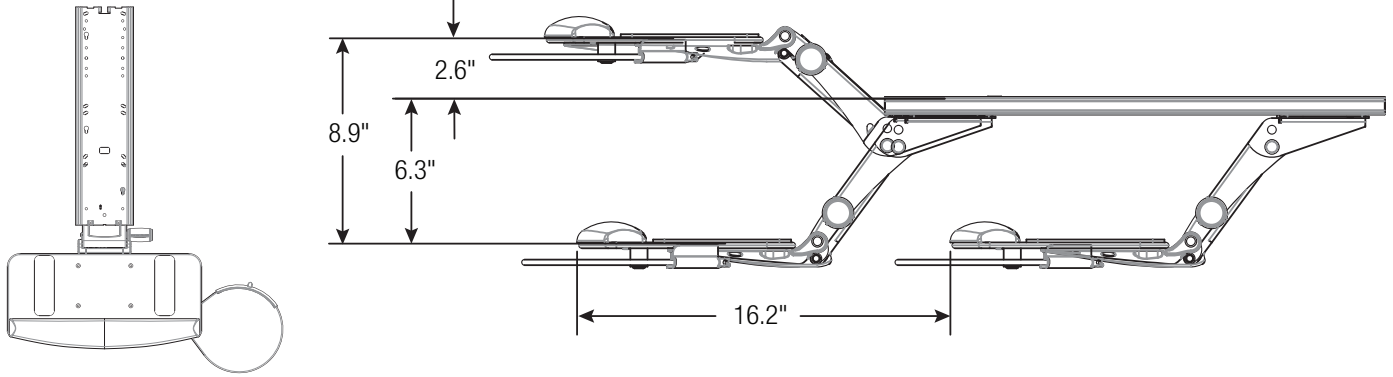

8480Y2133Y79