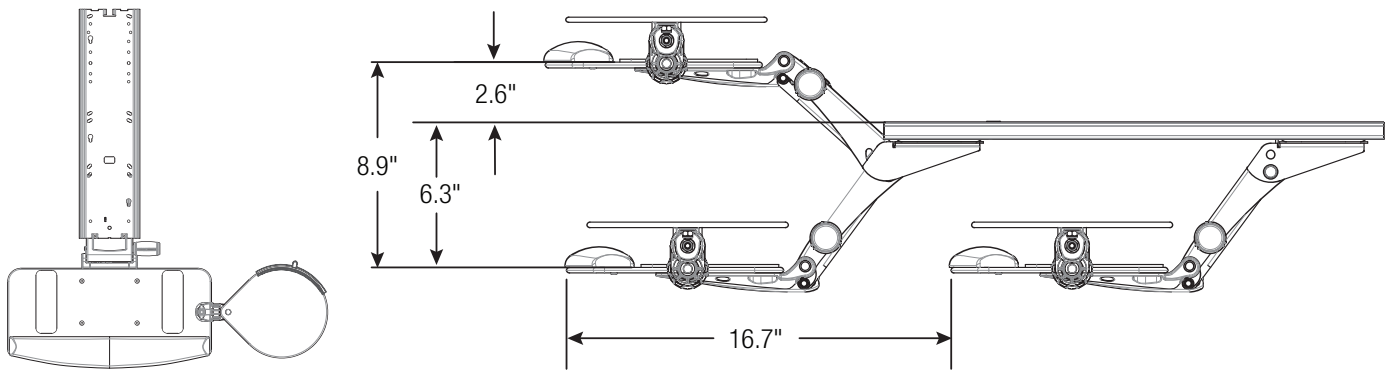

8480Y2133Y80

White Legato Arm with White Phenolic Mini Keyboard Trays

Ancillary Products:

- Use with Knape & Vogt Waterloo CPU Holders
- For flat panel displays, specify the Concerto flat panel support system