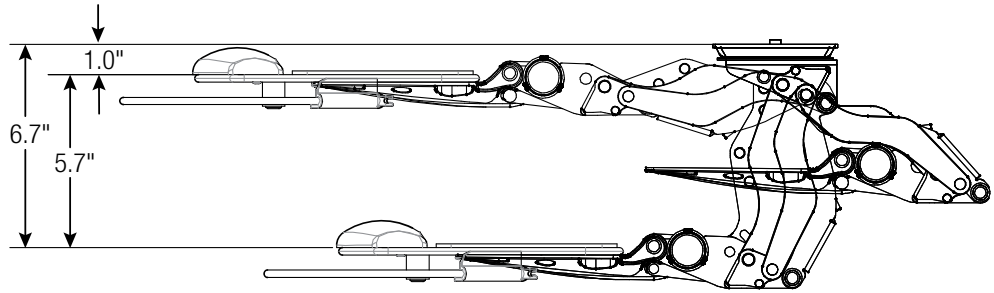

8482Y0033Y79