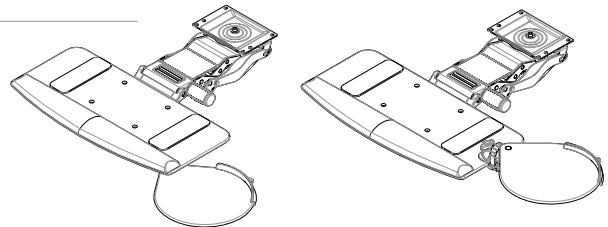

Features	Benefits
Trackless Tenor™ arm with Lift-n-Lock™ height adjustment and dial tilt soft touch knob for tray tilt adjustment	Intuitive knob-less/lever-less Lift-n-Lock™ for easy height adjustment with soft touch tilt knob to adjust for a personal fit
Height adjustment of 5.73" with 1" to 6.73" below the under desk surface	Exceeds HFES & BIFMA standards and guidelines for 5th to 95th percentile seated users
Trackless design directly mounts to the underside of the work surface	Allows for usage on benching systems or height adjustable tables where conventional track mount arms would not work
Anti-skid strips on keyboard tray	Strips prevent keyboard slippage
White phenolic keyboard tray measuring 9.4" deep x 19.4" wide	1/4" thick tray provides optimal under desk clearance with an attractive modern styling with ample room for keyboard and mouse
Plug-in gel-feel foam palm rest	Offers gentle support, easy-to-clean wrinkle finish and wear resistant material. Fully recyclable.
Comes with all mounting hardware for arm and tray installation	Easy assembly of arm to tray and simple attachment to desk using basic tools
Available with swivel only mouse surface or height adjustable mouse mechanism	Accommodates right- or left -hand mousing

8482Y0033Y79

8482Y0033Y80

White Tenor Arm with White Phenolic Mini Keyboard Trays

Ancillary Products:

- Use with Knap & Vogt Waterloo CPU Holders
- For flat panel displays, specify the Concerto flat panel support system

Model	Height Range Below Mounting Surface	Tilt	Tray Depth & Width	Mouse Tray	Mounting	Color
8482Y0033Y79	1" to 6.73"	+10° to -15°	9.4" x 19.4"	Swivel only	Fixed	White
8482Y0033Y80	1" to 6.73"	+10° to -15°	9.4" x 19.4"	Height adjustable with swivel	Fixed	White