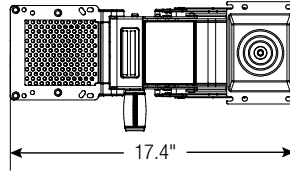

8482Y0033Y79