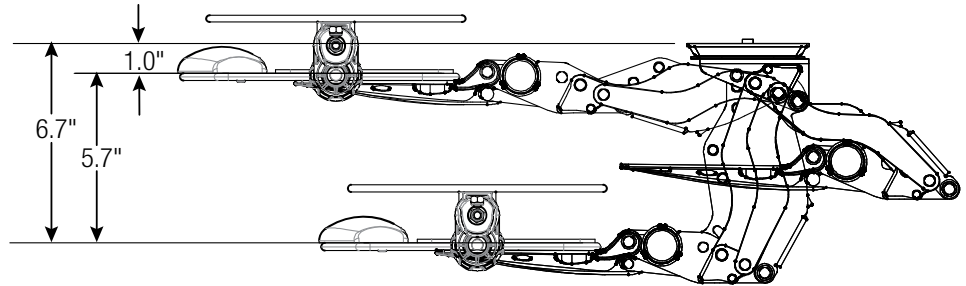

8482Y0033Y80

White Tenor Arm with White Phenolic Mini Keyboard Trays

Ancillary Products:

- Use with Knap & Vogt Waterloo CPU Holders
- For flat panel displays, specify the Concerto flat panel support system