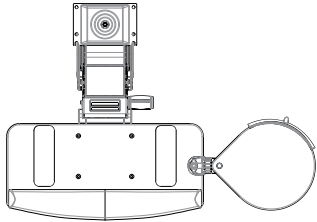

8482Y0033Y80

White Tenor Arm with White Phenolic Mini Keyboard Trays

Ancillary Products:

- Use with Knap & Vogt Waterloo CPU Holders
- For flat panel displays, specify the Concerto flat panel support system