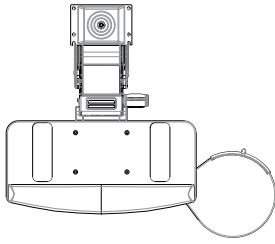

8482Y0033Y79