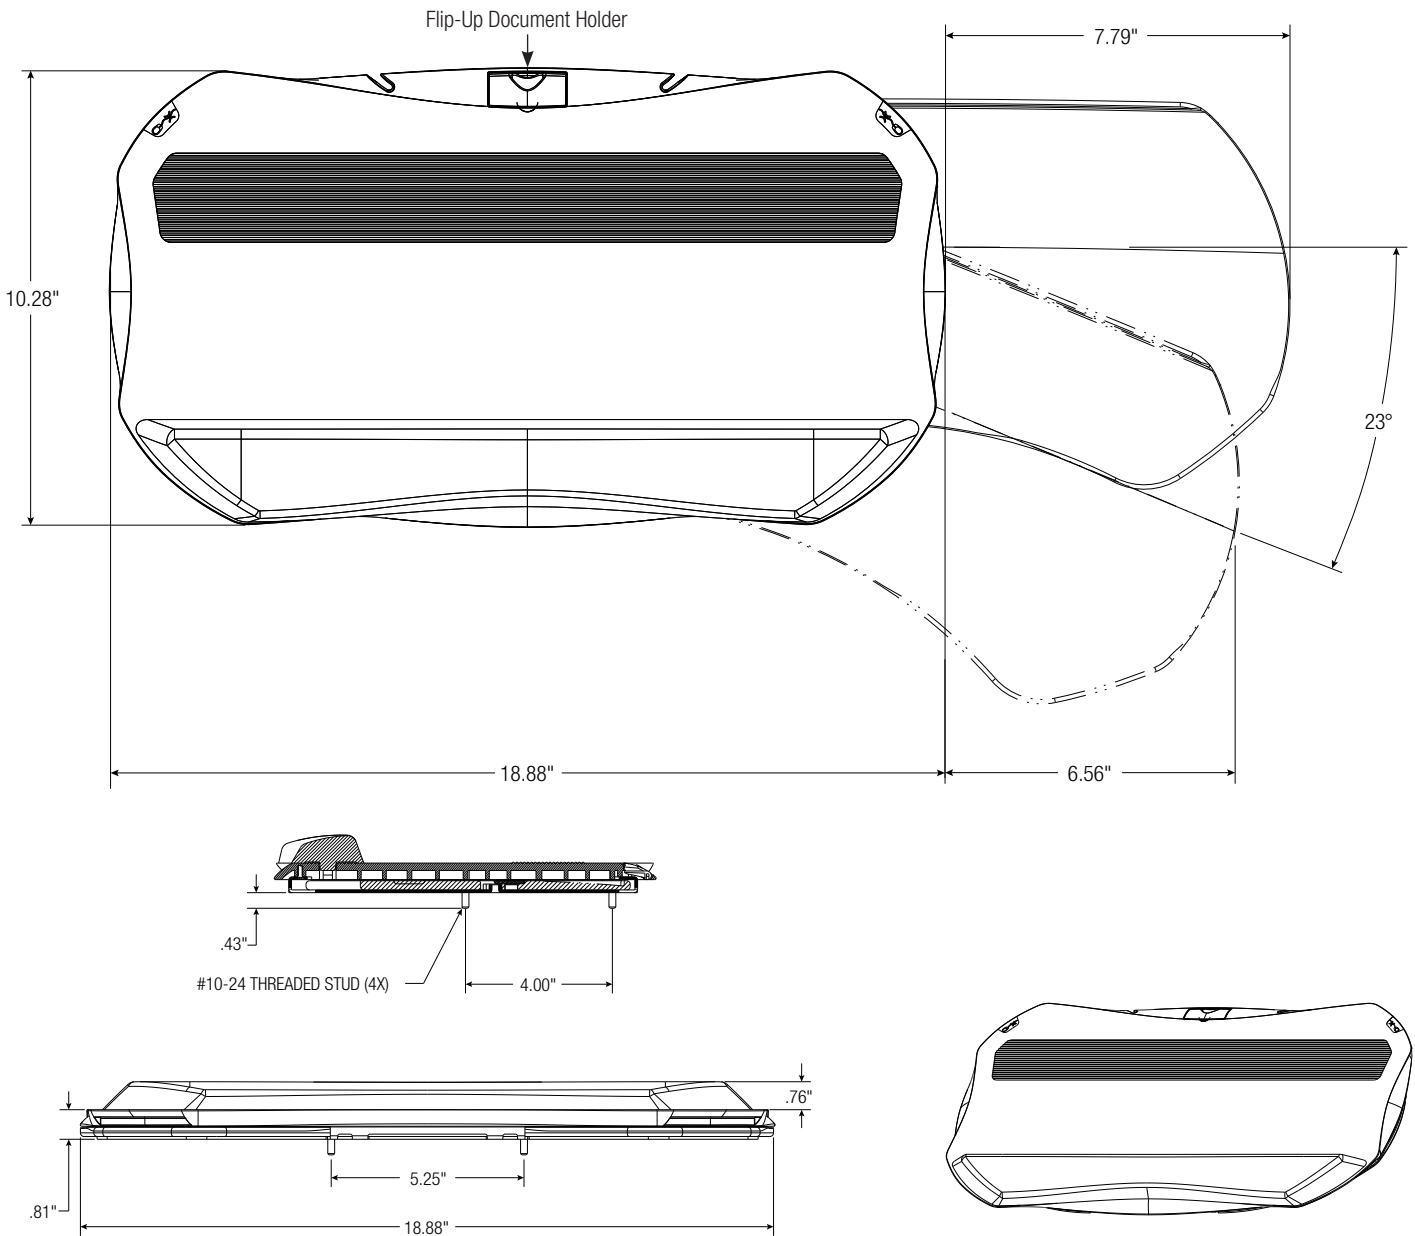

6541D

Prima Tray

The Prima keyboard tray, is an innovative keyboard tray solution with features and benefits that have been designed to provide the user with unmatched ergonomic comfort. The patented mouse forward design accommodates left and right hand users, and the forward indexing of the mouse surface eliminates arm and shoulder extension when mousing. The Prima tray is the perfect complement for the Legato and Ovation series of keyboard arms.

Features	Benefits
Slide through mousing surface with forward indexing feature	Places the mouse at the optimal position for the user, eliminating shoulder and neck strains
Mousing surface slides left to right	Adjustable for left and right mousing
Stylish removable plug in gel-foam palm rest	Provides comfort and removable for cleaning or when wave type keyboards are used
Integral anti-skid grip strips	Prevents keyboard movement while typing
Built-in storable document holder	Places documents in ideal viewing location
Large 18.88" x 10.28" keyboard platform	Provides ample room for all keyboard types
Cable management for keyboard and mouse	Securely holds cables in place eliminating clutter and tangling of cables
Integral steel pull handle	Allows for easy retraction and storage
Standard threaded stud mounting pattern	Fits all KV Waterloo keyboard arms

Prima Keyboard Tray 6541D

Ancillary Products:

- Fits all Knapé & Vogt Waterloo keyboard arms
- For flat panel displays, use the Knapé & Vogt Concerto, Xtend or Tempo series of monitor supports

Model	Keyboard Width	Keyboard Depth	Keyboard Thickness	Tray Material	Palm Rest	Weight
6541D	18.88"	10.28"	0.81"	Molded ABS	Polyurethane	7.8 lbs.