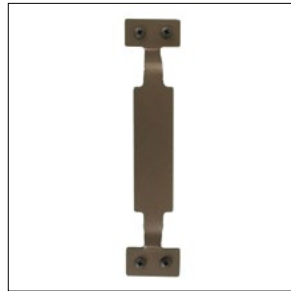

Rectangle Handle • 8-5/8" x 1-13/16" x 1-1/2"
HD-RBZ-8 • Oil Rubbed Bronze (Shown)
HD-RBK-8 • Black
HD-RSN-8 • Satin Nickel