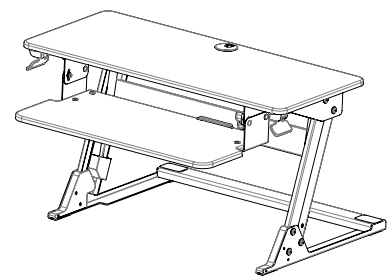

Notes: 1. Weight = packaged shipping weight per unit. 2. Specifications are subject to change without notice.

2700 Oak Industrial Dr. NE
Grand Rapids, MI 49505-6026 USA
1.800.253.1561 | 616.459.3311
Fax: 877.636.3290
www.kv.com

This and other KV literature is available for download at www.kv.com > Resource Library

Knap & Vogt reserves the right to change product specifications at any time without notice and without incurring responsibility for existing units.
©2018 Knap & Vogt. KV and the KV logo are trademarks of Knap & Vogt.

OL2914/0718