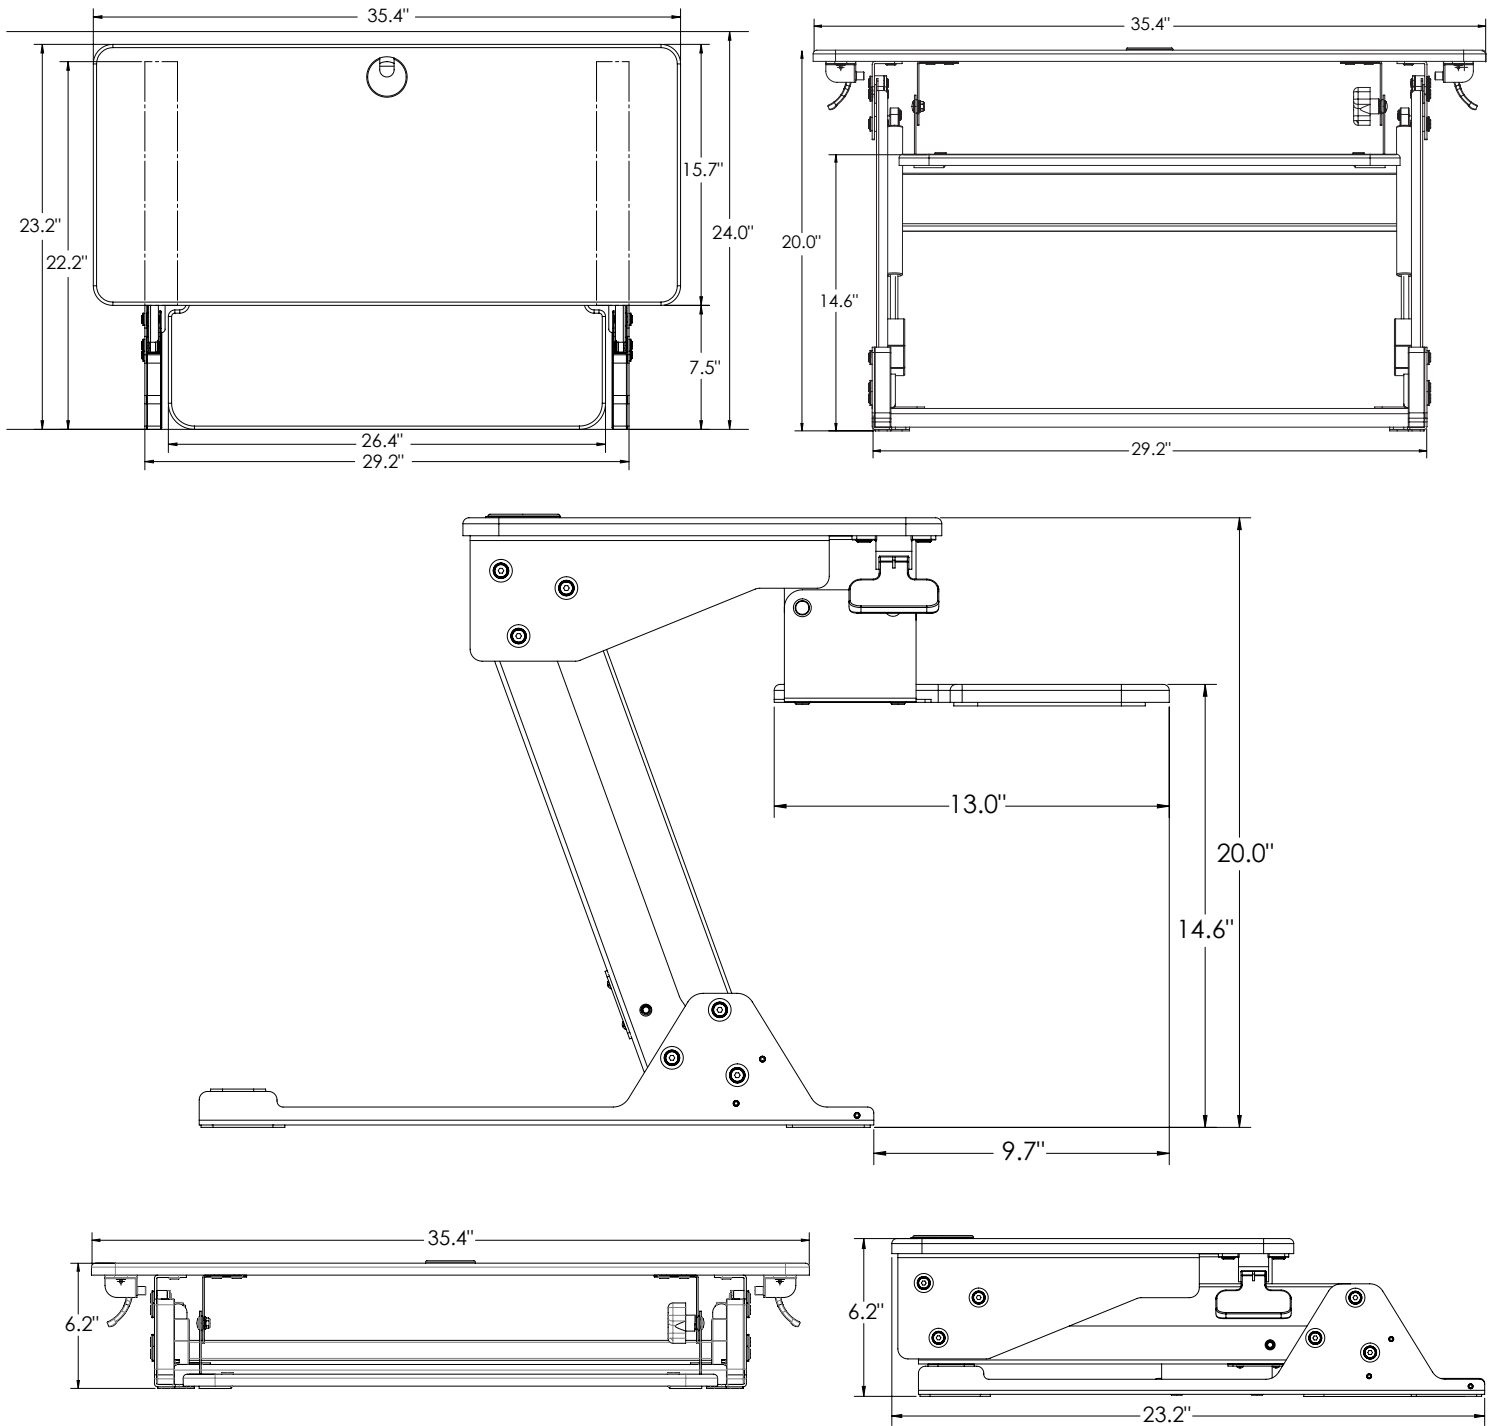

5230B01

5230Y01

Shown with optional Concerto 7815SH

Volante™ Desktop Sit-Stand Workstation

The Volante™ Sit-Stand Desktop Workstation, quickly and economically converts an existing desk to a smooth and effortless sit-stand workstation.

Features	Benefits
Ships fully assembled	No tools are required for installation making it easy to retrofit existing office space
Compact footprint	The Volante easily fits onto a 24" deep desk
Gas assisted height adjustment	Provides smooth, quiet and infinite height adjustment through a 13.8" range allowing users to easily set the workstation to their ideal ergonomic position
Primary work surface can be extended 20" above the desk	A large height adjustment range accommodates a greater variety of users
Large useable primary work surface	The primary work surface is large enough to accommodate 2 x 24" monitors, KV monitor arms, an Apple iMac or laptop with monitor
Primary work surface grommet hole	Allows for cable management and attachment of a KV monitor arm to improve ergonomic functionality and to clear the secondary work surface
Keyboard surface adjusts with the primary work surface	Improved ergonomics over competitive units that are just one work surface
20° of keyboard surface tilt	Allows users to infinitely adjust the keyboard surface tilt from -10°/+10° for an ergonomic typing position, in the sitting or standing position
Clip-on mouse fence and cable manager	The moveable mouse fence has integrated cable slots to neatly control mouse cords
Supports 35 lbs. of technology	Strong enough to support users technology requirements
Weights 40 lbs.	Light enough for simple installation and moving from desk-to-desk
Two Year Warranty	Tested to 15,000 cycles, the Volante provides worry free reliability
Available in black or white	Two neutral colors to match any office design décor