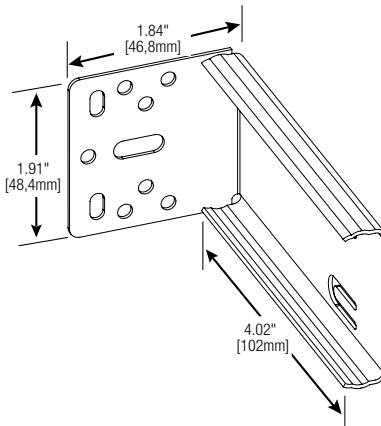

Support de fixation arrière (vendu séparément)

No réf.

DUR45-RBKT 200 (10 boîtes intérieures de 20 supports)
Qté palette : 7,200 ch.

DUR45-RBKTB 200 (200 supports vrac)
Qté palette : 7,200 ch.

Qté/caisse

KNAPE & VOGT.

2700 Oak Industrial Dr. NE
Grand Rapids, MI 49505-6026 É.-U.
1.800.253.1561 | 616.459.3311
Télé. : 877.636.3290
www.kv.com

Distribué par Knappe & Vogt Manufacturing Company.

Ce document KV et d'autres peuvent être téléchargés sur le site www.kv.com > Resource Library.

Knappe & Vogt se réserve le droit de modifier les spécifications des produits en tout temps, sans préavis et sans encourir de responsabilité quant aux unités existantes.

©2023 Knappe & Vogt. KV DuraSlide. KV et le logo KV sont des marques déposées de Knappe & Vogt.

OL2965/0423