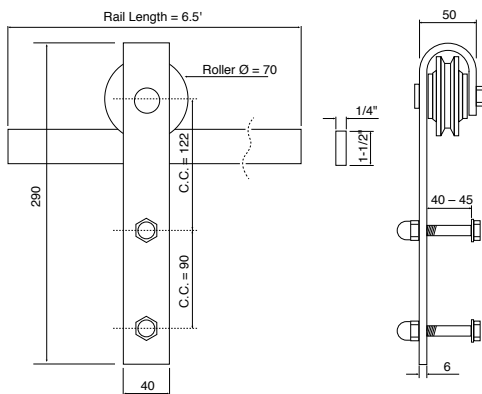

Face Mount Kit

Steel Flat Rail
Face Mount

Kit Part Number

Finish

FR-BHK-72	Black
FR-BHK-96	Black
FR-BZHK-72	Bronze
FR-BZHK-96	Bronze
FR-SSHK-72	Stainless Steel
FR-SSHK-96	Stainless Steel
FR-WTHK-72	White
FR-WTHK-96	White

Carrier Dimensions

- Top of rail to top of carrier 3"
- A. Overall length of strap and wheel 11-1/8"
- B. Width of strap 2-1/4"
- C. Wheel diameter 2-3/4"
- D. Wheel thickness 3/4"

KNAPE & VOGT.

2700 Oak Industrial Dr. NE
Grand Rapids, MI 49505-6026 USA
1.800.253.1561 | 616.459.3311
Fax: 877.636.3290
www.kv.com