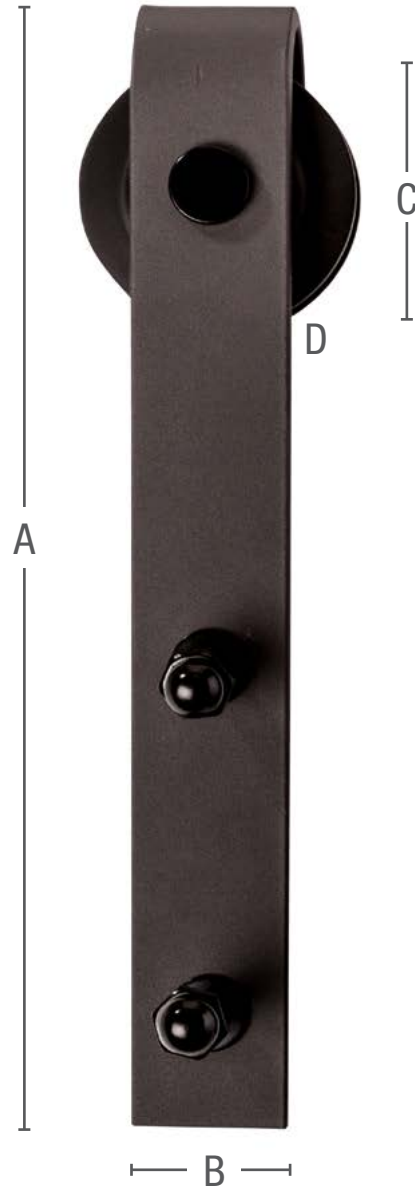

Face Mount Kit

Steel Flat Rail
Face Mount

Kit Part Number

Finish

FR-BHK-72	Black
FR-BHK-96	Black
FR-BZHK-72	Bronze
FR-BZHK-96	Bronze
FR-SSHK-72	Stainless Steel
FR-SSHK-96	Stainless Steel
FR-WTHK-72	White
FR-WTHK-96	White

Carrier Dimensions

- Top of rail to top of carrier 3"
- A. Overall length of strap and wheel 11-1/8"
- B. Width of strap 2-1/4"
- C. Wheel diameter 2-3/4"
- D. Wheel thickness 3/4"

KNAPE & VOGT.

2700 Oak Industrial Dr. NE
Grand Rapids, MI 49505-6026 USA
1.800.253.1561 | 616.459.3311
Fax: 877.636.3290
www.kv.com