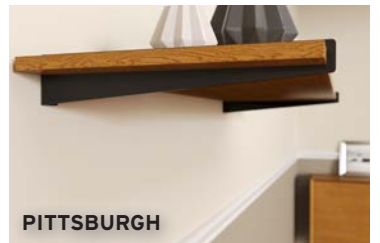

PITTSBURGH

- **8" Bracket** fits .625"x7.95" depth shelves
- **12" Bracket** fits .625"x11.95" depth shelves
- Holds up to 200lbs secured to wall studs
- *Complimenting design styles:* Arts & Crafts | Industrial | Mid-Century Modern

■ BLACK ■ BRONZE ■ SATIN NICKEL