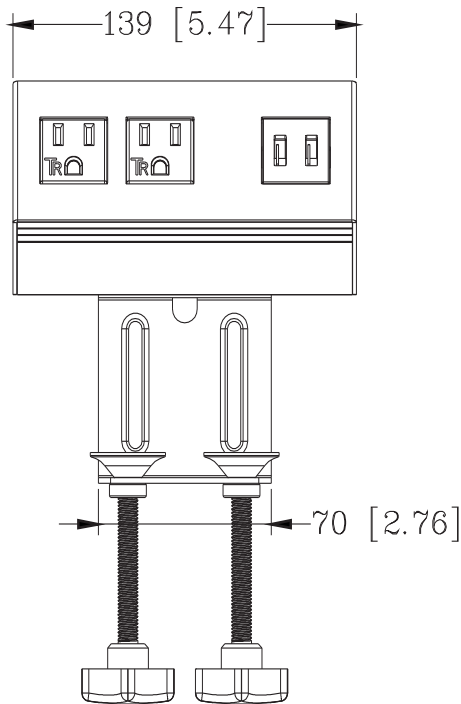

FEATURES & BENEFITS

Two tamper - Resistant power receptacles

ADM (Above Desk Module) Unit clamps above worksurface

BDM (Below Desk Module) screw mounts below worksurface

Includes Two 5V USB charges - 2.1A each

Electrical charge - 125V, 60 HZ, 15 A

ETL approved

Includes a 10' power chord with 3-prongs

Choice of finishes – White or Black

An ideal complement to KV Volante and Allegretto product families.

MODEL #	DESCRIPTION	SHIPPING WEIGHT	SHIPPING DIMENSIONS
PWR-2P2U-ADM-W	Above Desk Module, White	2.6 lbs	8.5" x 7" x 4"
PWR-2P2U-ADM-B	Above Desk Module, Black	2.6 lbs	8.5" x 7" x 4"
PWR-2P2U-BDM-W	Below Desk Module, White	2.0 lbs	8.5" x 5.5" x 4"
PWR-2P2U-BDM-B	Below Desk Module, Black	2.0 lbs	8.5" x 5.5" x 4"