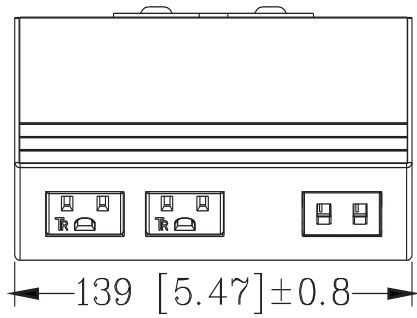

Electrical charge - 125V, 60 HZ, 15 A

ETL approved

Includes a 10' power chord with 3-prongs

Choice of finishes – White or Black

An ideal complement to KV Volante and Allegretto product families.

MODEL #	DESCRIPTION	SHIPPING WEIGHT	SHIPPING DIMENSIONS
PWR-2P2U-ADM-W	Above Desk Module, White	2.6 lbs	8.5" x 7" x 4"
PWR-2P2U-ADM-B	Above Desk Module, Black	2.6 lbs	8.5" x 7" x 4"
PWR-2P2U-BDM-W	Below Desk Module, White	2.0 lbs	8.5" x 5.5" x 4"
PWR-2P2U-BDM-B	Below Desk Module, Black	2.0 lbs	8.5" x 5.5" x 4"