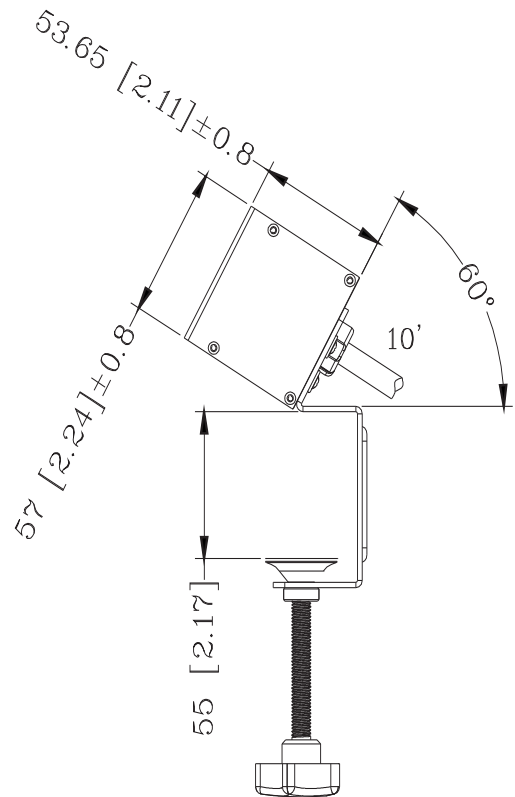

FEATURES & BENEFITS

Two tamper - Resistant power receptacles

ADM (Above Desk Module) Unit clamps above worksurface

BDM (Below Desk Module) screw mounts below worksurface

Includes Two 5V USB charges - 2.1A each

Electrical charge - 125V, 60 HZ, 15 A

ETL approved

Includes a 10' power chord with 3-prongs

Choice of finishes – White or Black

An ideal complement to KV Volante and Allegretto product families.

MODEL #	DESCRIPTION	SHIPPING WEIGHT	SHIPPING DIMENSIONS
PWR-2P2U-ADM-W	Above Desk Module, White	2.6 lbs	8.5" x 7" x 4"
PWR-2P2U-ADM-B	Above Desk Module, Black	2.6 lbs	8.5" x 7" x 4"
PWR-2P2U-BDM-W	Below Desk Module, White	2.0 lbs	8.5" x 5.5" x 4"
PWR-2P2U-BDM-B	Below Desk Module, Black	2.0 lbs	8.5" x 5.5" x 4"