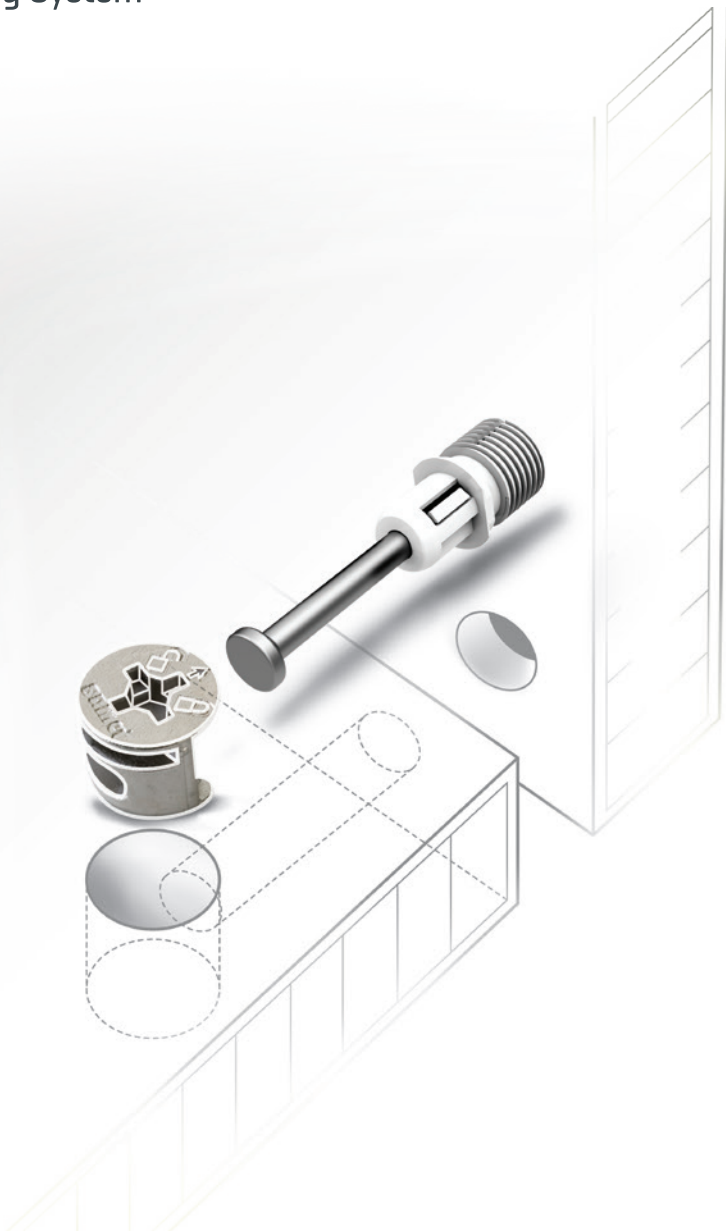

jetfix | samfix^{Cam}

2021.03

Fitting System

KNAPE & VOGT

POWERED BY **samet**

Fitting System

- Stable, fast and super-handly connection.
- Unifying bolt and dowel in one product.
- Expanding dowel Ø10 mm diameter.

KV PRODUCT ITEM	DESCRIPTION	PACKAGE	BOX QUANTITY
KVSFB D 200	JETFIX BOLT EXPANDABLE DOWEL	Wholesale	2.000 pcs
KVSFB C 301 ZN	SAMFIX CAM 15MMx12MM ZN	Wholesale	2.000 pcs
KVSFB C 302 ZN	SAMFIX CAM 15MMx13.2MM ZN	Wholesale	2.000 pcs
KVSFB CC 300 WH	SAMFIX CAM COVER CAP WHITE	Wholesale	2.000 pcs

Dimensions

T = S/2 mm
 Ø = Ø8 mm, Ø10 mm

Mounting

1

2

3

4