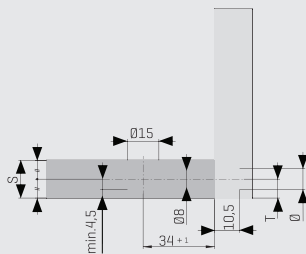

jetfix | samfix^{Cam}

2021.03

Fitting System

KNAPE & VOGT

POWERED BY **samet**

Fitting System

- Stable, fast and super-handly connection.
- Unifying bolt and dowel in one product.
- Expanding dowel Ø10 mm diameter.

KV PRODUCT ITEM	DESCRIPTION	PACKAGE	BOX QUANTITY
KVSFB D 200	JETFIX BOLT EXPANDABLE DOWEL	Wholesale	2.000 pcs
KVSFB C 301 ZN	SAMFIX CAM 15MMx12MM ZN	Wholesale	2.000 pcs
KVSFB C 302 ZN	SAMFIX CAM 15MMx13.2MM ZN	Wholesale	2.000 pcs
KVSFB CC 300 WH	SAMFIX CAM COVER CAP WHITE	Wholesale	2.000 pcs

Dimensions

T = S/2 mm
 Ø = Ø8 mm, Ø10 mm

Mounting

1

2

3

4