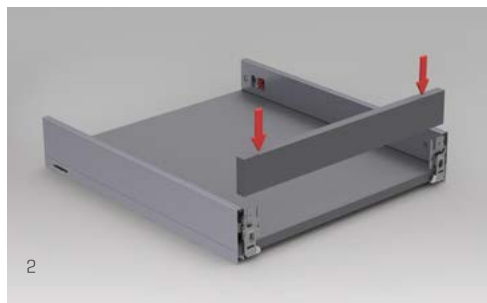

ALPHABOX | Power