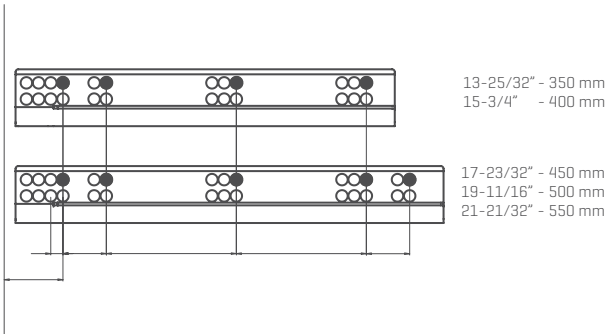

SCREW LOCATIONS FOR SLIDES