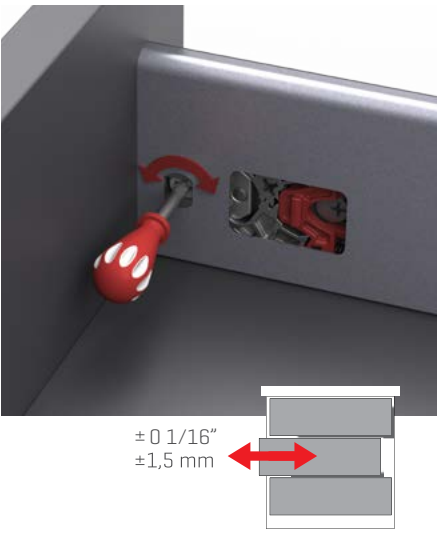

SCREW LOCATIONS FOR SLIDES