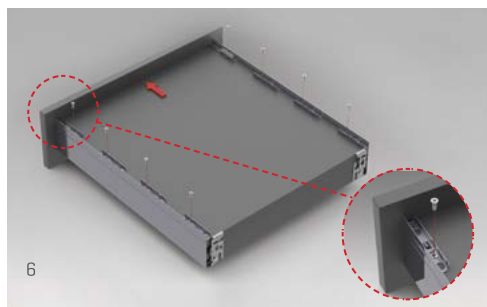

ALPHABOX | Power