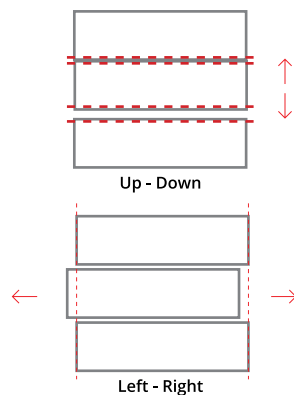

**Maximum Comfort**

---

Sleek design maximizes space and comfort in drawers.

## Height & Side

Height and side adjustment system provides precise gap alignment. Height and side adjustment can be done in an easy way with a special mechanism assembled inside the drawer.