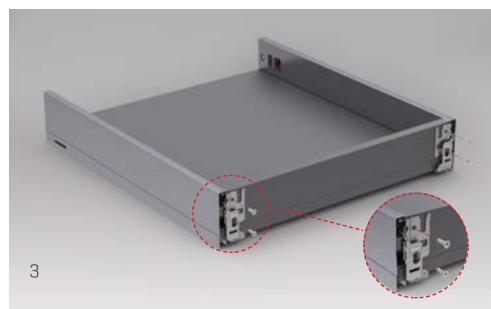

ALPHABOX | Power