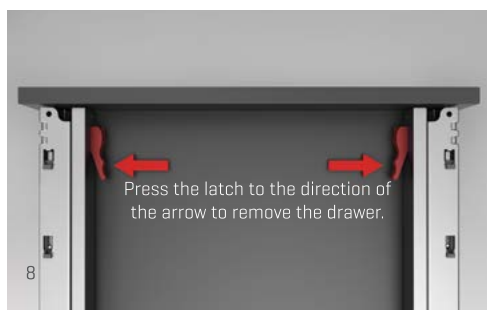

ALPHABOX | Power