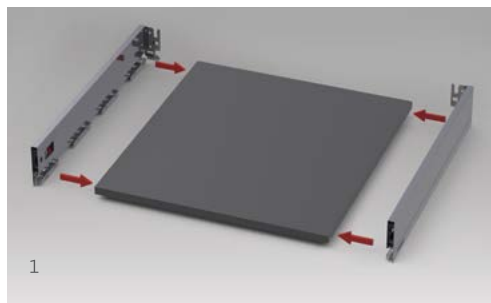

ALPHABOX | Power