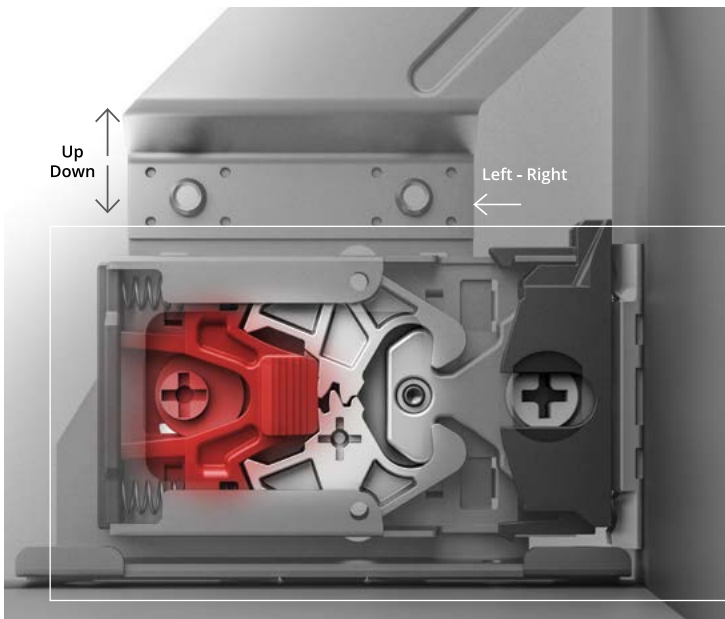

## Synchronization

Perfect movement feature with advanced synchronization technology.

## Height & Side

Height and side adjustment system provides precise gap alignment. Height and side adjustment can be done in an easy way with a special mechanism assembled inside the drawer.