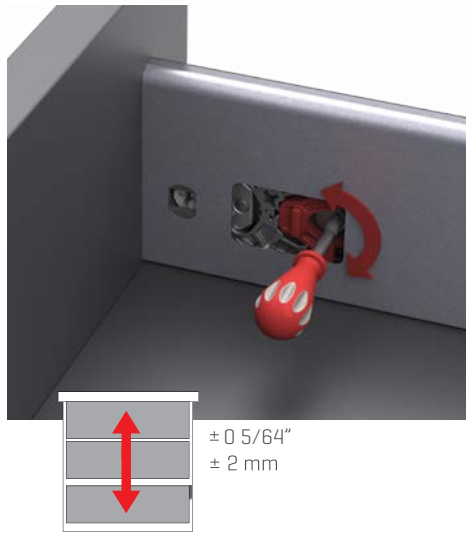

SCREW LOCATIONS FOR SLIDES