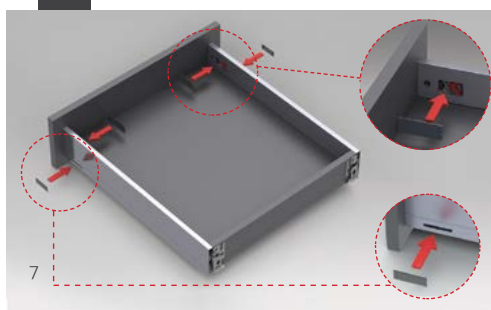

ALPHABOX | Power