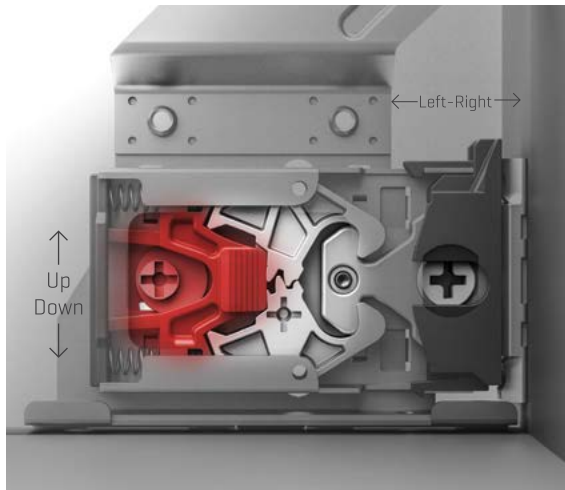

H: 106 Side Panel

H: 192 Side Panel

H: 106 Side Panel
With Gallery Railing

H: 192 Side Panel
With Gallery Railing

3D ADJUSTMENT

Flowbox's three-dimensional-adjustment mechanism with its high tolerance level was designed with consideration to both-users' and manufacturers' convenience.

TILT

The distinguished tilt adjustment mechanism of **Flowbox** ensures that the drawers are perfectly and easily adjusted on the front panel.

HEIGHT & SIDE

The three-dimensional- adjustment system provides precise gap alignment. Height and side adjustments are quick and easy with a special mechanism assembled inside the drawer.