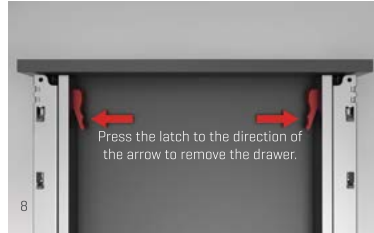

H: 106 Side Panel

H: 192 Side Panel

H: 106 Side Panel
With Gallery Railing

H: 192 Side Panel
With Gallery Railing

3D ADJUSTMENT

Flowbox's three-dimensional-adjustment mechanism with its high tolerance level was designed with consideration to both-users' and manufacturers' convenience.

TILT

The distinguished tilt adjustment mechanism of **Flowbox** ensures that the drawers are perfectly and easily adjusted on the front panel.

HEIGHT & SIDE

The three-dimensional- adjustment system provides precise gap alignment. Height and side adjustments are quick and easy with a special mechanism assembled inside the drawer.