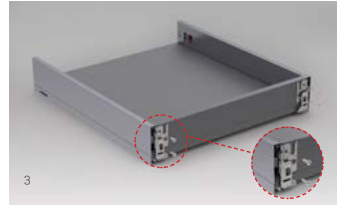

H: 106 Side Panel

H: 192 Side Panel

H: 106 Side Panel
With Gallery Railing

H: 192 Side Panel
With Gallery Railing

3D ADJUSTMENT

Flowbox's three-dimensional-adjustment mechanism with its high tolerance level was designed with consideration to both-users' and manufacturers' convenience.

TILT

The distinguished tilt adjustment mechanism of **Flowbox** ensures that the drawers are perfectly and easily adjusted on the front panel.

HEIGHT & SIDE

The three-dimensional- adjustment system provides precise gap alignment. Height and side adjustments are quick and easy with a special mechanism assembled inside the drawer.