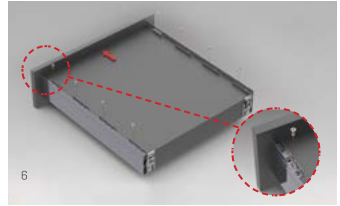

H: 106 Side Panel

H: 192 Side Panel

H: 106 Side Panel
With Gallery Railing

H: 192 Side Panel
With Gallery Railing

3D ADJUSTMENT

Flowbox's three-dimensional-adjustment mechanism with its high tolerance level was designed with consideration to both-users' and manufacturers' convenience.

TILT

The distinguished tilt adjustment mechanism of **Flowbox** ensures that the drawers are perfectly and easily adjusted on the front panel.

HEIGHT & SIDE

The three-dimensional- adjustment system provides precise gap alignment. Height and side adjustments are quick and easy with a special mechanism assembled inside the drawer.