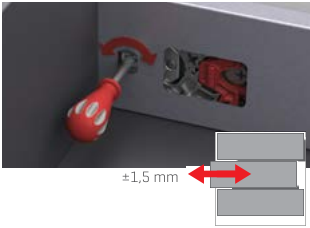

H: 106 Side Panel

H: 192 Side Panel

H: 106 Side Panel
With Gallery Railing

H: 192 Side Panel
With Gallery Railing

3D ADJUSTMENT

Flowbox's three-dimensional-adjustment mechanism with its high tolerance level was designed with consideration to both-users' and manufacturers' convenience.

TILT

The distinguished tilt adjustment mechanism of **Flowbox** ensures that the drawers are perfectly and easily adjusted on the front panel.

HEIGHT & SIDE

The three-dimensional- adjustment system provides precise gap alignment. Height and side adjustments are quick and easy with a special mechanism assembled inside the drawer.