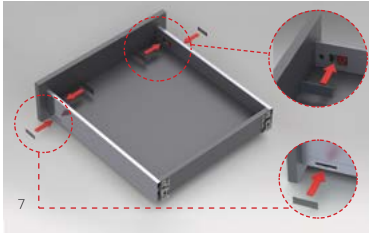

H: 106 Side Panel

H: 192 Side Panel

H: 106 Side Panel
With Gallery Railing

H: 192 Side Panel
With Gallery Railing

3D ADJUSTMENT

Flowbox's three-dimensional-adjustment mechanism with its high tolerance level was designed with consideration to both-users' and manufacturers' convenience.

TILT

The distinguished tilt adjustment mechanism of **Flowbox** ensures that the drawers are perfectly and easily adjusted on the front panel.

HEIGHT & SIDE

The three-dimensional- adjustment system provides precise gap alignment. Height and side adjustments are quick and easy with a special mechanism assembled inside the drawer.