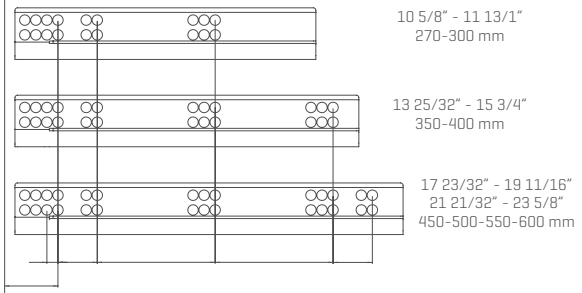

SCREW LOCATIONS FOR SLIDES