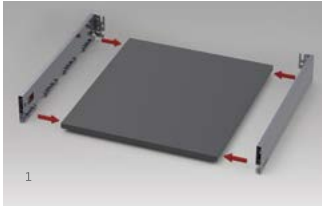

H: 106 Side Panel

H: 192 Side Panel

H: 106 Side Panel
With Gallery Railing

H: 192 Side Panel
With Gallery Railing

3D ADJUSTMENT

Flowbox's three-dimensional-adjustment mechanism with its high tolerance level was designed with consideration to both-users' and manufacturers' convenience.

TILT

The distinguished tilt adjustment mechanism of **Flowbox** ensures that the drawers are perfectly and easily adjusted on the front panel.

HEIGHT & SIDE

The three-dimensional- adjustment system provides precise gap alignment. Height and side adjustments are quick and easy with a special mechanism assembled inside the drawer.