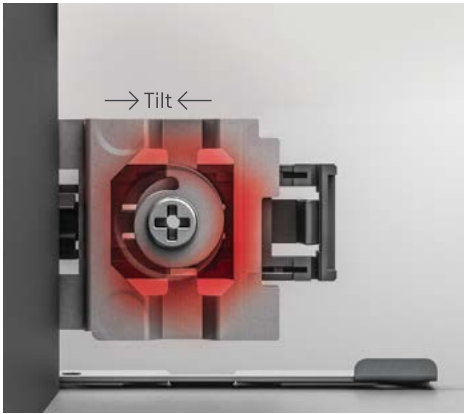

H: 106 Side Panel

H: 192 Side Panel

H: 106 Side Panel
With Gallery Railing

H: 192 Side Panel
With Gallery Railing

3D ADJUSTMENT

Flowbox's three-dimensional-adjustment mechanism with its high tolerance level was designed with consideration to both-users' and manufacturers' convenience.

TILT

The distinguished tilt adjustment mechanism of **Flowbox** ensures that the drawers are perfectly and easily adjusted on the front panel.

HEIGHT & SIDE

The three-dimensional- adjustment system provides precise gap alignment. Height and side adjustments are quick and easy with a special mechanism assembled inside the drawer.