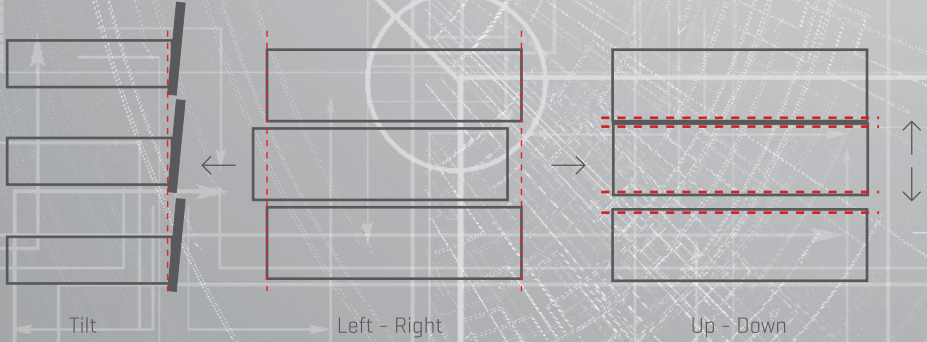

H: 106 Side Panel

H: 192 Side Panel

H: 106 Side Panel
With Gallery Railing

H: 192 Side Panel
With Gallery Railing

3D ADJUSTMENT

Flowbox's three-dimensional-adjustment mechanism with its high tolerance level was designed with consideration to both-users' and manufacturers' convenience.

TILT

The distinguished tilt adjustment mechanism of **Flowbox** ensures that the drawers are perfectly and easily adjusted on the front panel.

HEIGHT & SIDE

The three-dimensional- adjustment system provides precise gap alignment. Height and side adjustments are quick and easy with a special mechanism assembled inside the drawer.