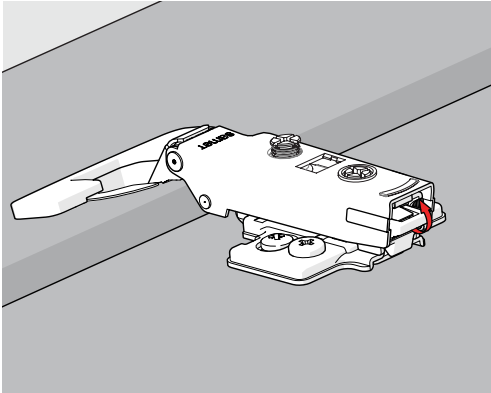

## Easy Installation

Track Mechanism in **Master Soft-Close Hinge** provides toolless assembly-disassembly feature, which also simplifies installation process and help to save time.

**Master Hinge** is available in integrated Soft Close, Self Closing and Free Swing / No Spring Models.

## Advanced 3D Adjustment

Wide range 3D adjustment in six direction ensures assembly comfort and better precision for furnitures.

# TOOL-LESS

Hinge System

- ▶ Easy, practical and quick mounting system
- ▶ Simplification of furniture production
- ▶ No need for any tool for assembly
- ▶ Ideal solution for DIY furniture