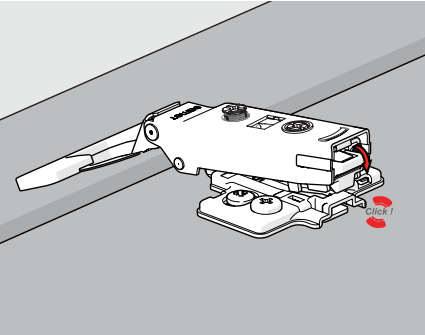

TOOL-LESS

Assembly Instructions