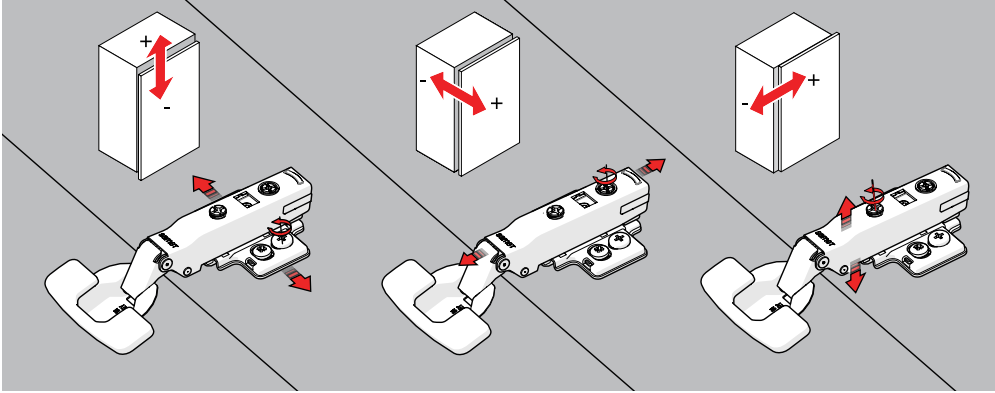

## Easy Installation

Track Mechanism in **Master Soft-Close Hinge** provides toolless assembly-disassembly feature, which also simplifies installation process and help to save time.

**Master Hinge** is available in integrated Soft Close, Self Closing and Free Swing / No Spring Models.

## Advanced 3D Adjustment

Wide range 3D adjustment in six direction ensures assembly comfort and better precision for furnitures.

# TOOL-LESS

Hinge System

- ▶ Easy, practical and quick mounting system
- ▶ Simplification of furniture production
- ▶ No need for any tool for assembly
- ▶ Ideal solution for DIY furniture