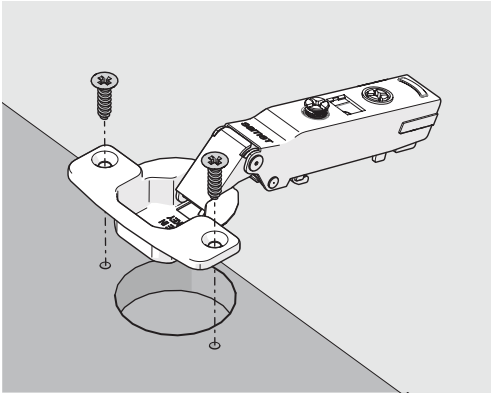

## Easy Installation

Track Mechanism in **Master Soft-Close Hinge** provides toolless assembly-disassembly feature, which also simplifies installation process and help to save time.

**Master Hinge** is available in integrated Soft Close, Self Closing and Free Swing / No Spring Models.

## Advanced 3D Adjustment

Wide range 3D adjustment in six direction ensures assembly comfort and better precision for furnitures.

# TOOL-LESS

Hinge System

- ▶ Easy, practical and quick mounting system
- ▶ Simplification of furniture production
- ▶ No need for any tool for assembly
- ▶ Ideal solution for DIY furniture