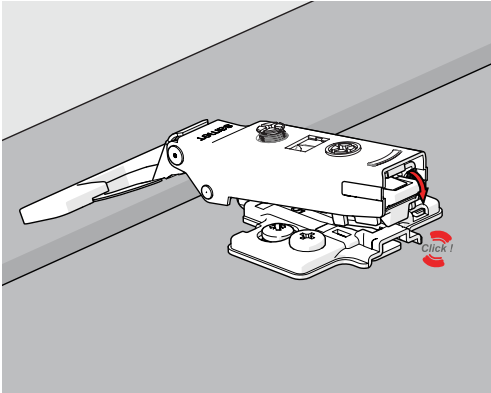

## Easy Installation

Track Mechanism in **Master Soft-Close Hinge** provides toolless assembly-disassembly feature, which also simplifies installation process and help to save time.

**Master Hinge** is available in integrated Soft Close, Self Closing and Free Swing / No Spring Models.

## Advanced 3D Adjustment

Wide range 3D adjustment in six direction ensures assembly comfort and better precision for furnitures.

# TOOL-LESS

Hinge System

- ▶ Easy, practical and quick mounting system
- ▶ Simplification of furniture production
- ▶ No need for any tool for assembly
- ▶ Ideal solution for DIY furniture