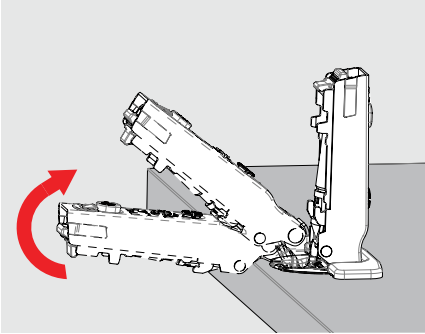

TOOL-LESS

Assembly Instructions