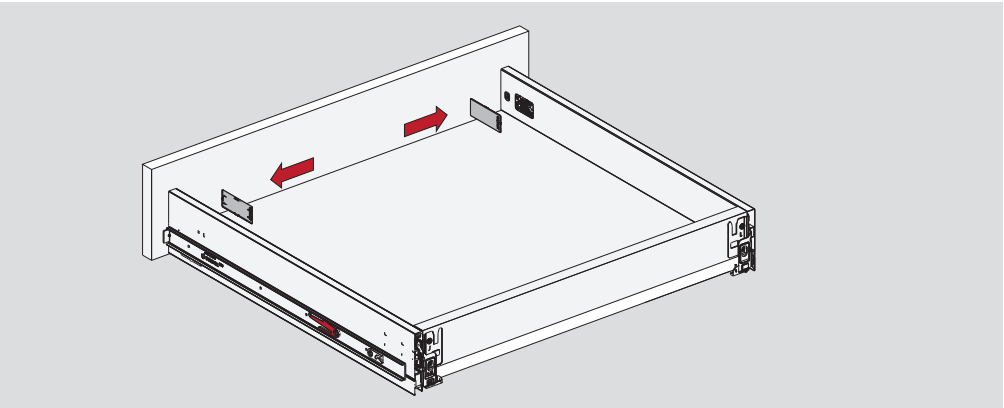

## Unique and Innovative Solution For Drawers...

ROLLBOX, Ball-Bearing Drawer Set is an innovative combination of smooth running performance of ball-bearing slide and ultra slim & elegant side panels. ROLLBOX ensures a premium and metallic appearance with its elegant design in kitchens, bathrooms and office closets.

- For Frameless and Face Frame Applications
- Smooth Running Performance
- Soft Close Function
- Full Extension Slides
- Ultra Slim Elegant Side Panels
- Premium Appearance
- Two Different Side Heights (87 mm and 172 mm)
- Slide Profile Heights 46 mm
- Front Panel Adjustment (Up & Down and Right & Left)
- Tool-less Assembly and Disassembly of Front Panel
- No Cutting Process For Base Panel