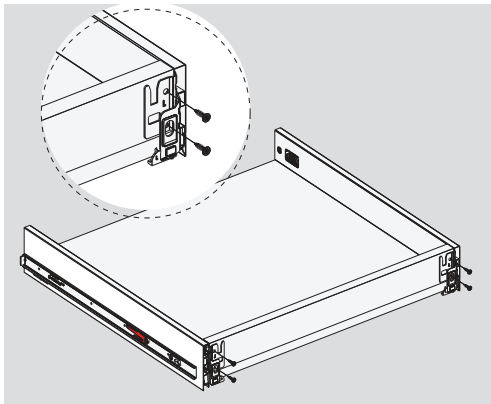

## Unique and Innovative Solution For Drawers...

ROLLBOX, Ball-Bearing Drawer Set is an innovative combination of smooth running performance of ball-bearing slide and ultra slim & elegant side panels. ROLLBOX ensures a premium and metallic appearance with its elegant design in kitchens, bathrooms and office closets.

- For Frameless and Face Frame Applications
- Smooth Running Performance
- Soft Close Function
- Full Extension Slides
- Ultra Slim Elegant Side Panels
- Premium Appearance
- Two Different Side Heights (87 mm and 172 mm)
- Slide Profile Heights 46 mm
- Front Panel Adjustment (Up & Down and Right & Left)
- Tool-less Assembly and Disassembly of Front Panel
- No Cutting Process For Base Panel