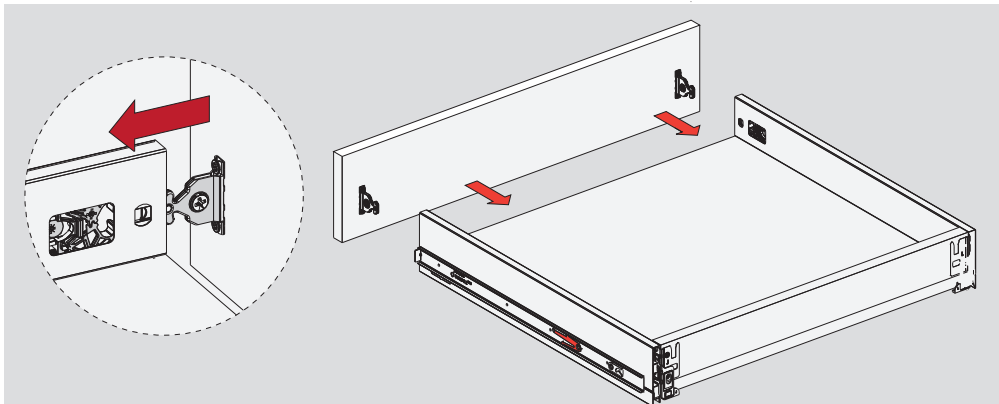

## Unique and Innovative Solution For Drawers...

ROLLBOX, Ball-Bearing Drawer Set is an innovative combination of smooth running performance of ball-bearing slide and ultra slim & elegant side panels. ROLLBOX ensures a premium and metallic appearance with its elegant design in kitchens, bathrooms and office closets.

- For Frameless and Face Frame Applications
- Smooth Running Performance
- Soft Close Function
- Full Extension Slides
- Ultra Slim Elegant Side Panels
- Premium Appearance
- Two Different Side Heights (87 mm and 172 mm)
- Slide Profile Heights 46 mm
- Front Panel Adjustment (Up & Down and Right & Left)
- Tool-less Assembly and Disassembly of Front Panel
- No Cutting Process For Base Panel