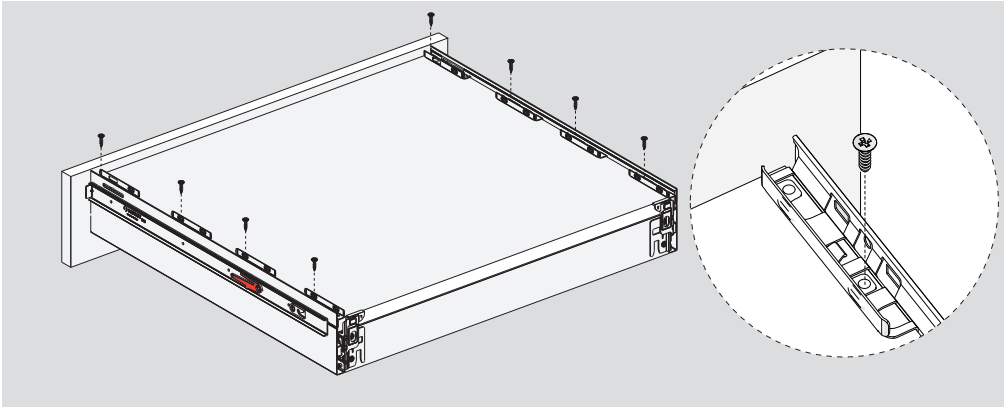

## Unique and Innovative Solution For Drawers...

ROLLBOX, Ball-Bearing Drawer Set is an innovative combination of smooth running performance of ball-bearing slide and ultra slim & elegant side panels. ROLLBOX ensures a premium and metallic appearance with its elegant design in kitchens, bathrooms and office closets.

- For Frameless and Face Frame Applications
- Smooth Running Performance
- Soft Close Function
- Full Extension Slides
- Ultra Slim Elegant Side Panels
- Premium Appearance
- Two Different Side Heights (87 mm and 172 mm)
- Slide Profile Heights 46 mm
- Front Panel Adjustment (Up & Down and Right & Left)
- Tool-less Assembly and Disassembly of Front Panel
- No Cutting Process For Base Panel

PRODUCT ITEM	DESCRIPTION	PACKAGE	QUANTITY
KVSDBB 6000 GR	Rollbox Full Extension Soft Close 87/16 46mm 350mm Metallic Grey	Retail	1 Set
KVSDBB 6001 GR	Rollbox Full Extension Soft Close 87/16 46mm 400mm Metallic Grey	Retail	1 Set
KVSDBB 6002 GR	Rollbox Full Extension Soft Close 87/16 46mm 450mm Metallic Grey	Retail	1 Set
KVSDBB 6003 GR	Rollbox Full Extension Soft Close 87/16 46mm 500mm Metallic Grey	Retail	1 Set
KVSDBB 6007 GR	Rollbox Full Extension Soft Close 172/16 46mm 450mm Metallic Grey	Retail	1 Set
KVSDBB 6008 GR	Rollbox Full Extension Soft Close 172/16 46mm 500mm Metallic Grey	Retail	1 Set
KVSDBB 6004 GR	Rollbox Full Extension Soft Close 87/16 46mm 550mm Metallic Grey	Retail	1 Set
KVSDBB 6005 GR	Rollbox Full Extension Soft Close 172/16 46mm 350mm Metallic Grey	Retail	1 Set
KVSDBB 6006 GR	Rollbox Full Extension Soft Close 172/16 46mm 400mm Metallic Grey	Retail	1 Set
KVSDBB 6009 GR	Rollbox Full Extension Soft Close 172/16 46mm 550mm Metallic Grey	Retail	1 Set