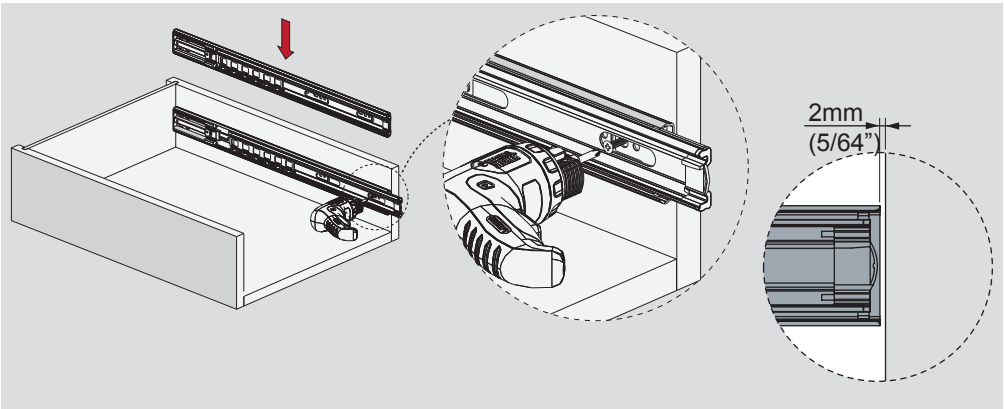

## Unique and Innovative Solution For Drawers...

ROLLBOX, Ball-Bearing Drawer Set is an innovative combination of smooth running performance of ball-bearing slide and ultra slim & elegant side panels. ROLLBOX ensures a premium and metallic appearance with its elegant design in kitchens, bathrooms and office closets.

- For Frameless and Face Frame Applications
- Smooth Running Performance
- Soft Close Function
- Full Extension Slides
- Ultra Slim Elegant Side Panels
- Premium Appearance
- Two Different Side Heights (87 mm and 172 mm)
- Slide Profile Heights 46 mm
- Front Panel Adjustment (Up & Down and Right & Left)
- Tool-less Assembly and Disassembly of Front Panel
- No Cutting Process For Base Panel