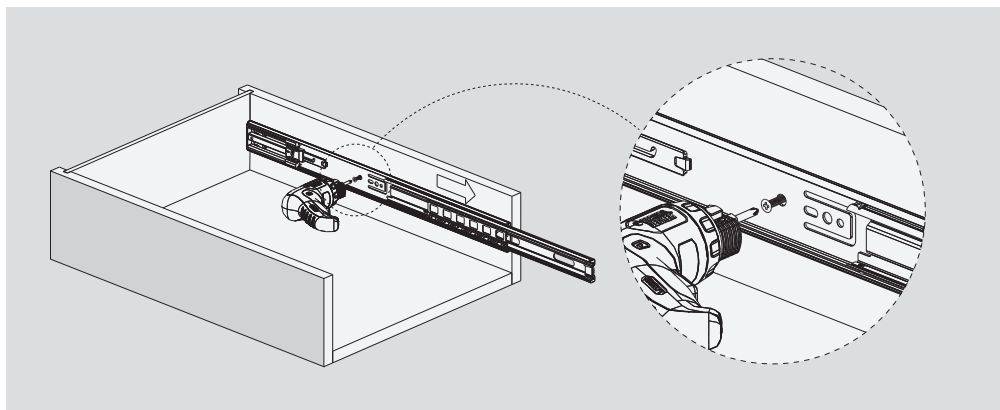

## Unique and Innovative Solution For Drawers...

ROLLBOX, Ball-Bearing Drawer Set is an innovative combination of smooth running performance of ball-bearing slide and ultra slim & elegant side panels. ROLLBOX ensures a premium and metallic appearance with its elegant design in kitchens, bathrooms and office closets.

- For Frameless and Face Frame Applications
- Smooth Running Performance
- Soft Close Function
- Full Extension Slides
- Ultra Slim Elegant Side Panels
- Premium Appearance
- Two Different Side Heights (87 mm and 172 mm)
- Slide Profile Heights 46 mm
- Front Panel Adjustment (Up & Down and Right & Left)
- Tool-less Assembly and Disassembly of Front Panel
- No Cutting Process For Base Panel