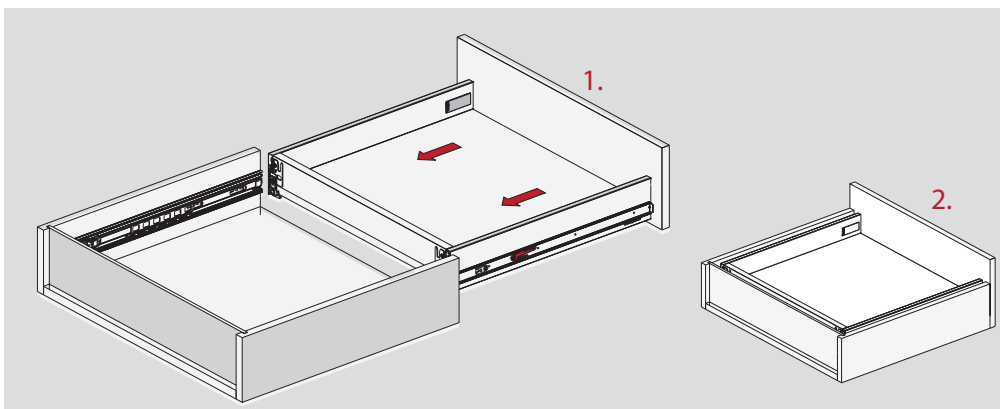

## Unique and Innovative Solution For Drawers...

ROLLBOX, Ball-Bearing Drawer Set is an innovative combination of smooth running performance of ball-bearing slide and ultra slim & elegant side panels. ROLLBOX ensures a premium and metallic appearance with its elegant design in kitchens, bathrooms and office closets.

- For Frameless and Face Frame Applications
- Smooth Running Performance
- Soft Close Function
- Full Extension Slides
- Ultra Slim Elegant Side Panels
- Premium Appearance
- Two Different Side Heights (87 mm and 172 mm)
- Slide Profile Heights 46 mm
- Front Panel Adjustment (Up & Down and Right & Left)
- Tool-less Assembly and Disassembly of Front Panel
- No Cutting Process For Base Panel

PRODUCT ITEM	DESCRIPTION	PACKAGE	QUANTITY
KVSDBB 6000 GR	Rollbox Full Extension Soft Close 87/16 46mm 350mm Metallic Grey	Retail	1 Set
KVSDBB 6001 GR	Rollbox Full Extension Soft Close 87/16 46mm 400mm Metallic Grey	Retail	1 Set
KVSDBB 6002 GR	Rollbox Full Extension Soft Close 87/16 46mm 450mm Metallic Grey	Retail	1 Set
KVSDBB 6003 GR	Rollbox Full Extension Soft Close 87/16 46mm 500mm Metallic Grey	Retail	1 Set
KVSDBB 6007 GR	Rollbox Full Extension Soft Close 172/16 46mm 450mm Metallic Grey	Retail	1 Set
KVSDBB 6008 GR	Rollbox Full Extension Soft Close 172/16 46mm 500mm Metallic Grey	Retail	1 Set
KVSDBB 6004 GR	Rollbox Full Extension Soft Close 87/16 46mm 550mm Metallic Grey	Retail	1 Set
KVSDBB 6005 GR	Rollbox Full Extension Soft Close 172/16 46mm 350mm Metallic Grey	Retail	1 Set
KVSDBB 6006 GR	Rollbox Full Extension Soft Close 172/16 46mm 400mm Metallic Grey	Retail	1 Set
KVSDBB 6009 GR	Rollbox Full Extension Soft Close 172/16 46mm 550mm Metallic Grey	Retail	1 Set