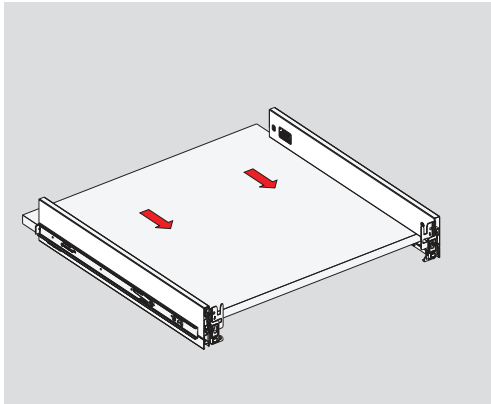

## Unique and Innovative Solution For Drawers...

ROLLBOX, Ball-Bearing Drawer Set is an innovative combination of smooth running performance of ball-bearing slide and ultra slim & elegant side panels. ROLLBOX ensures a premium and metallic appearance with its elegant design in kitchens, bathrooms and office closets.

- For Frameless and Face Frame Applications
- Smooth Running Performance
- Soft Close Function
- Full Extension Slides
- Ultra Slim Elegant Side Panels
- Premium Appearance
- Two Different Side Heights (87 mm and 172 mm)
- Slide Profile Heights 46 mm
- Front Panel Adjustment (Up & Down and Right & Left)
- Tool-less Assembly and Disassembly of Front Panel
- No Cutting Process For Base Panel