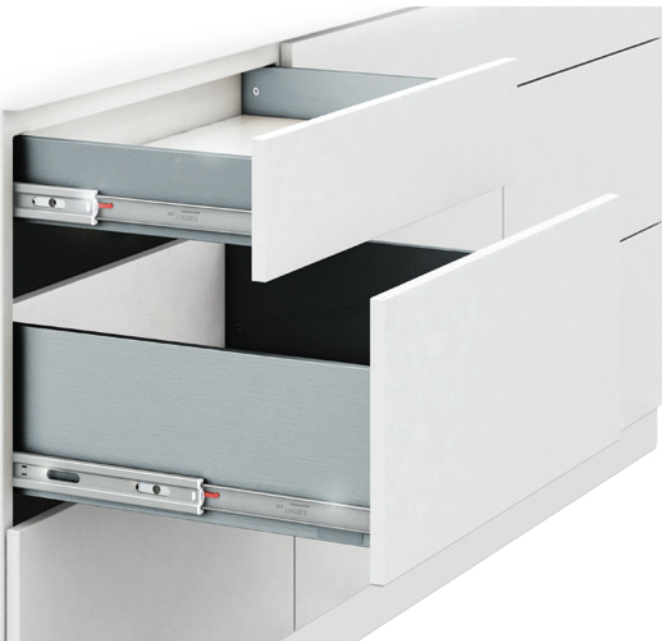

# ROLLBOX

Ball-Bearing Drawer Set

2021.03

**KNAPE & VOGT**

POWERED BY **samet**

## Unique and Innovative Solution For Drawers...

ROLLBOX, Ball-Bearing Drawer Set is an innovative combination of smooth running performance of ball-bearing slide and ultra slim & elegant side panels. ROLLBOX ensures a premium and metallic appearance with its elegant design in kitchens, bathrooms and office closets.

- For Frameless and Face Frame Applications
- Smooth Running Performance
- Soft Close Function
- Full Extension Slides
- Ultra Slim Elegant Side Panels
- Premium Appearance
- Two Different Side Heights (87 mm and 172 mm)
- Slide Profile Heights 46 mm
- Front Panel Adjustment (Up & Down and Right & Left)
- Tool-less Assembly and Disassembly of Front Panel
- No Cutting Process For Base Panel

PRODUCT ITEM	DESCRIPTION	PACKAGE	QUANTITY
KVSDBB 6000 GR	Rollbox Full Extension Soft Close 87/16 46mm 350mm Metallic Grey	Retail	1 Set
KVSDBB 6001 GR	Rollbox Full Extension Soft Close 87/16 46mm 400mm Metallic Grey	Retail	1 Set
KVSDBB 6002 GR	Rollbox Full Extension Soft Close 87/16 46mm 450mm Metallic Grey	Retail	1 Set
KVSDBB 6003 GR	Rollbox Full Extension Soft Close 87/16 46mm 500mm Metallic Grey	Retail	1 Set
KVSDBB 6007 GR	Rollbox Full Extension Soft Close 172/16 46mm 450mm Metallic Grey	Retail	1 Set
KVSDBB 6008 GR	Rollbox Full Extension Soft Close 172/16 46mm 500mm Metallic Grey	Retail	1 Set
KVSDBB 6004 GR	Rollbox Full Extension Soft Close 87/16 46mm 550mm Metallic Grey	Retail	1 Set
KVSDBB 6005 GR	Rollbox Full Extension Soft Close 172/16 46mm 350mm Metallic Grey	Retail	1 Set
KVSDBB 6006 GR	Rollbox Full Extension Soft Close 172/16 46mm 400mm Metallic Grey	Retail	1 Set
KVSDBB 6009 GR	Rollbox Full Extension Soft Close 172/16 46mm 550mm Metallic Grey	Retail	1 Set