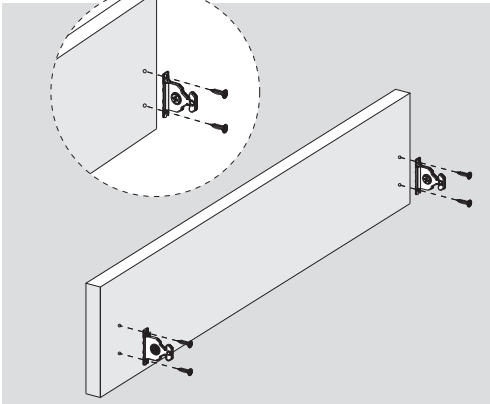

## Unique and Innovative Solution For Drawers...

ROLLBOX, Ball-Bearing Drawer Set is an innovative combination of smooth running performance of ball-bearing slide and ultra slim & elegant side panels. ROLLBOX ensures a premium and metallic appearance with its elegant design in kitchens, bathrooms and office closets.

- For Frameless and Face Frame Applications
- Smooth Running Performance
- Soft Close Function
- Full Extension Slides
- Ultra Slim Elegant Side Panels
- Premium Appearance
- Two Different Side Heights (87 mm and 172 mm)
- Slide Profile Heights 46 mm
- Front Panel Adjustment (Up & Down and Right & Left)
- Tool-less Assembly and Disassembly of Front Panel
- No Cutting Process For Base Panel