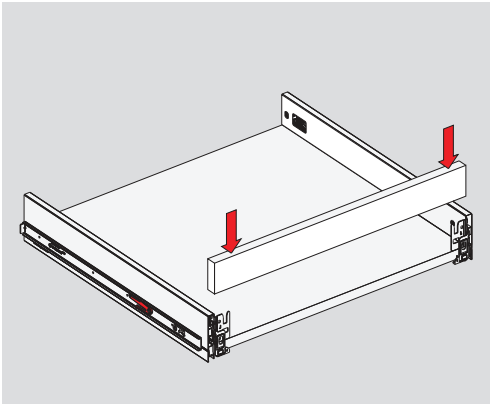

## Unique and Innovative Solution For Drawers...

ROLLBOX, Ball-Bearing Drawer Set is an innovative combination of smooth running performance of ball-bearing slide and ultra slim & elegant side panels. ROLLBOX ensures a premium and metallic appearance with its elegant design in kitchens, bathrooms and office closets.

- For Frameless and Face Frame Applications
- Smooth Running Performance
- Soft Close Function
- Full Extension Slides
- Ultra Slim Elegant Side Panels
- Premium Appearance
- Two Different Side Heights (87 mm and 172 mm)
- Slide Profile Heights 46 mm
- Front Panel Adjustment (Up & Down and Right & Left)
- Tool-less Assembly and Disassembly of Front Panel
- No Cutting Process For Base Panel