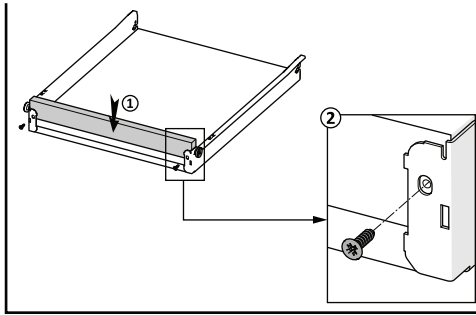

Sambox 54

Sambox 86 - 118 - 150