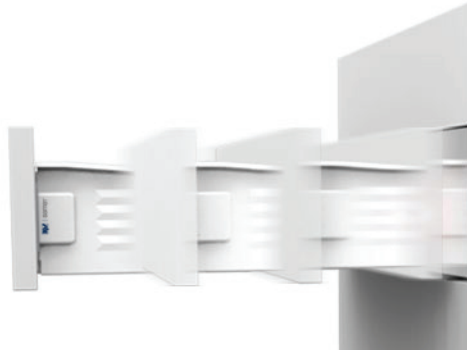

sam box

2021.03

KNAPE & VOGT

POWERED BY **samet**

SAM BOX Drawer Systems meets comfort and quality expectations with its excellent motion capability, quick and safe installation and durability at maximum level. Sambox drawers with esthetical steel appearance, which meet end users' requirements and provide easy mounting to furniture producers, are designed in different sizes and color options.

Smooth and silent operation

SAMET SAM BOX drawers, with silent running wheel system and high painting quality, provides smooth and silent opening-closing operation. Perfect design of SAM BOX Drawer Systems and state-of-the-art technology optional Soft Close mechanism allow end user to utilize the drawer w and enjoy at the same time style and functionality of living space furniture.

Adjustment Feature

SAM BOX upgraded adjustment mechanism, with high tolerance level, was designed in consideration of both, user's and producer's convenience. It offers easy and accurate installation during specially designed furniture production. A locking mechanism in a drawer is required to improve safety of drawer systems. With the help of this locking mechanism in SAM BOX, high level of safety is provided.

- Esthetic steel appearance
- Automatic closure system at a 70 mm opening length.
- Drawer Length: 250/300/350/400/450/500/550 mm
- Finish: Electrostatic White
- Silent running wheel system
- The improved stability guarantees a long product durability.
- Dynamic load capacity: 25 Kg
- Safety system to avoid derailing
- $\pm 1,5$ mm horizontal and ± 1 mm vertical adjustment opportunity