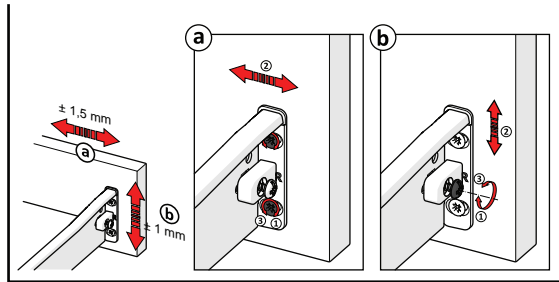

Sambox 54

Sambox 86 - 118 - 150