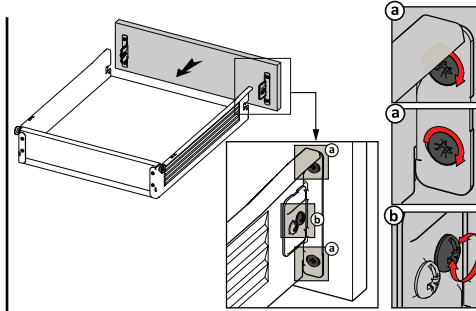

Sambox 86 - 118 - 150