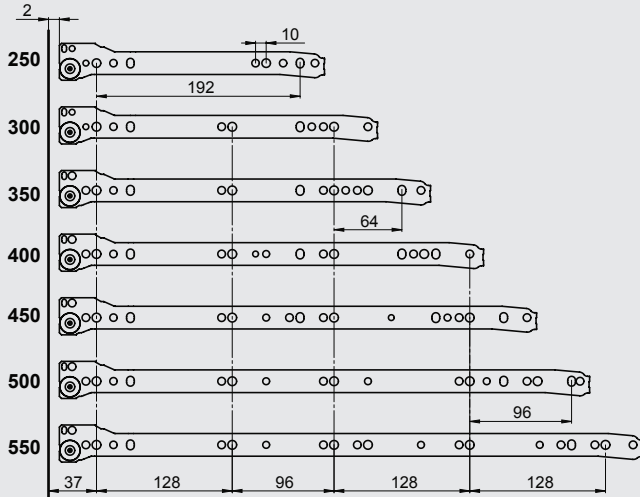

Screw Location for the Slides