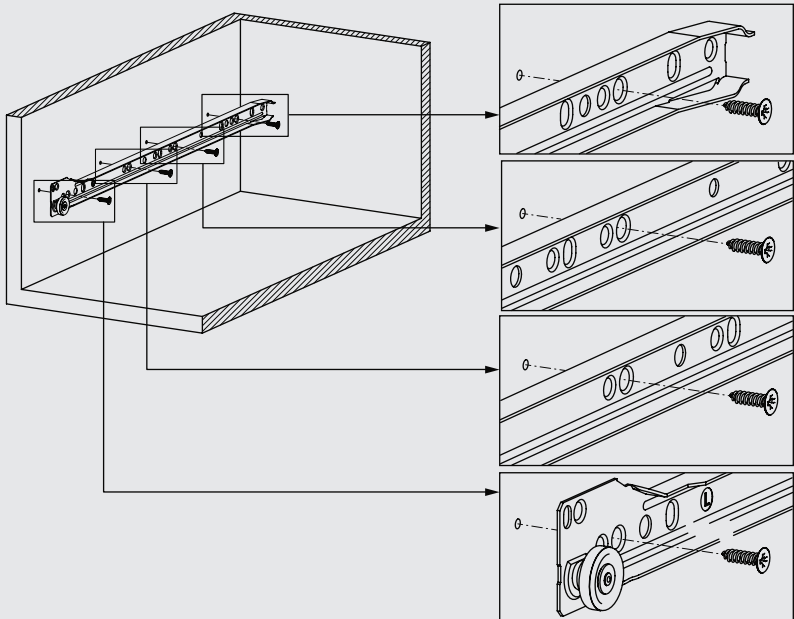

Screw Location for the Slides