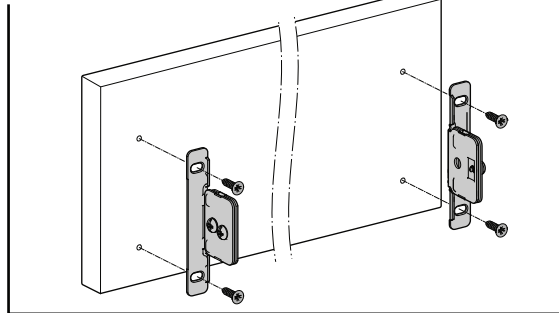

Sambox 86 - 118 - 150