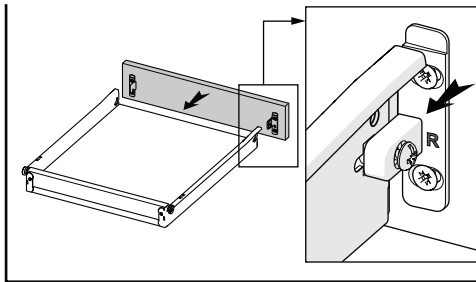

Sambox 54

Sambox 86 - 118 - 150