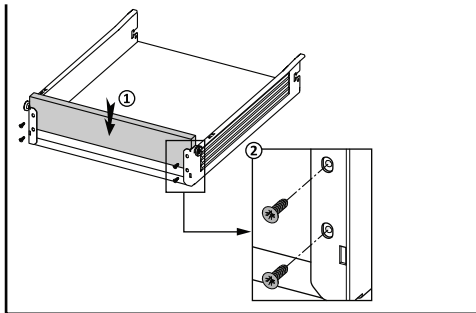

Sambox 86 - 118 - 150