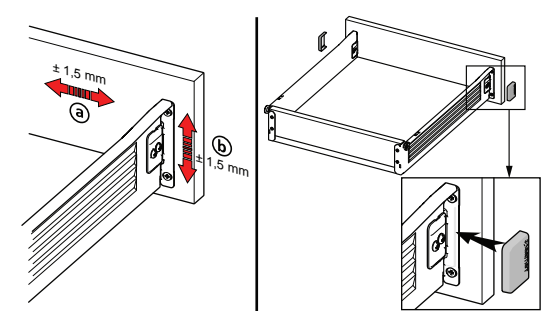

Sambox 86 - 118 - 150