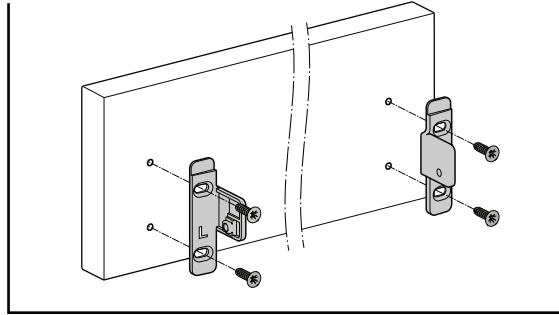

Sambox 54

Sambox 86 - 118 - 150