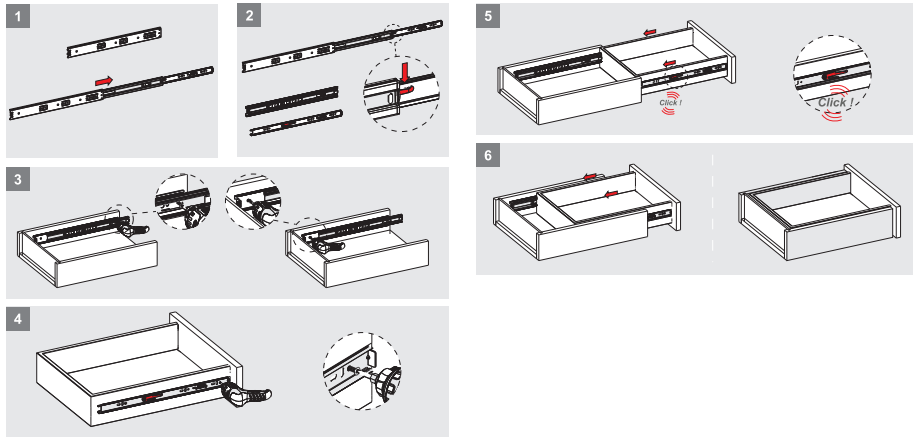

FULL EXTENSION SLIDE ASSEMBLY INSTRUCTIONS