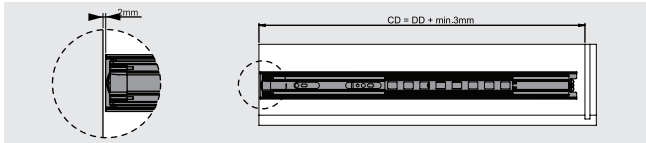

SO CLASS *User guide*
46 mm FULL EXTENSION SOFT-CLOSE SLIDE SYSTEM
46 mm FULL EXTENSION SLIDE SYSTEM

Cabinet Dimensions