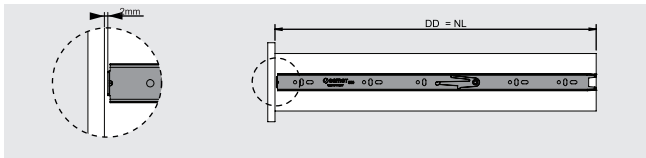

Drawer Dimensions