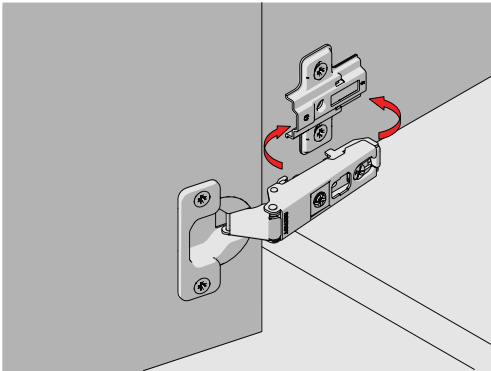

Star Hinge Series were designed with the advanced technology of SAMET R&D Center and produced by using fully - automated robotic production systems.

Easy Installation

SAMET developed **Star Hinge** in a way that ensures easy assembly-disassembly of hinge onto mounting plate feature just by using a screwdriver. It simplifies installation process during production.

STAR TRACK Hinge System

Star Track Hinge, developed after research and advanced tests carried out by SAMET R&D Center, provides easy and tool free assembling and disassembling of cabinets with a single touch.

Special Applications

Star and Star Track Hinge system fulfill customer needs for special applications with 45°, 90° degree and 165° opening hinges.

Technical Specifications Star and Star Track

- Opening Angle : 110° ◀
- Cup Diameter : 35 mm ◀
- Cup Depth : 11.2 mm ◀
- Crank Type : 0 mm ◀
- Finish : Nickel ◀
- Depth Adj. : ±3 mm ◀
- Side Adj. : +7/-1 mm ◀
- Height Adj. : ±2 mm ◀
- Packaging : 250 Pieces ◀