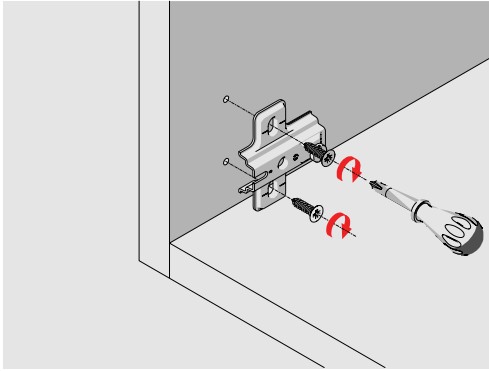

Star Hinge Series were designed with the advanced technology of SAMET R&D Center and produced by using fully - automated robotic production systems.

Easy Installation

SAMET developed **Star Hinge** in a way that ensures easy assembly-disassembly of hinge onto mounting plate feature just by using a screwdriver. It simplifies installation process during production.

STAR TRACK Hinge System

Star Track Hinge, developed after research and advanced tests carried out by SAMET R&D Center, provides easy and tool free assembling and disassembling of cabinets with a single touch.

Special Applications

Star and Star Track Hinge system fulfill customer needs for special applications with 45°, 90° degree and 165° opening hinges.

Technical Specifications Star and Star Track

- Opening Angle : 110° ◀
- Cup Diameter : 35 mm ◀
- Cup Depth : 11.2 mm ◀
- Crank Type : 0 mm ◀
- Finish : Nickel ◀
- Depth Adj. : ±3 mm ◀
- Side Adj. : +7/-1 mm ◀
- Height Adj. : ±2 mm ◀
- Packaging : 250 Pieces ◀