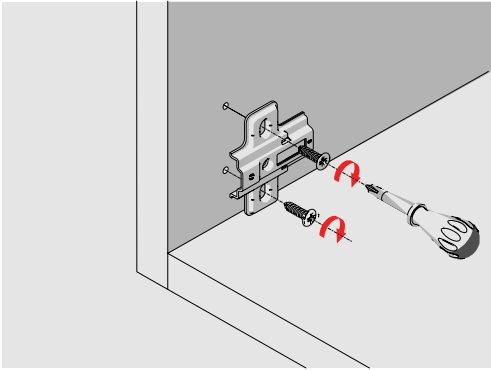

Star Hinge Series were designed with the advanced technology of SAMET R&D Center and produced by using fully - automated robotic production systems.

Easy Installation

SAMET developed **Star Hinge** in a way that ensures easy assembly-disassembly of hinge onto mounting plate feature just by using a screwdriver. It simplifies installation process during production.

STAR TRACK Hinge System

Star Track Hinge, developed after research and advanced tests carried out by SAMET R&D Center, provides easy and tool free assembling and disassembling of cabinets with a single touch.

Special Applications

Star and Star Track Hinge system fulfill customer needs for special applications with 45°, 90° degree and 165° opening hinges.

Technical Specifications Star and Star Track

- Opening Angle : 110° ◀
- Cup Diameter : 35 mm ◀
- Cup Depth : 11.2 mm ◀
- Crank Type : 0 mm ◀
- Finish : Nickel ◀
- Depth Adj. : ±3 mm ◀
- Side Adj. : +7/-1 mm ◀
- Height Adj. : ±2 mm ◀
- Packaging : 250 Pieces ◀