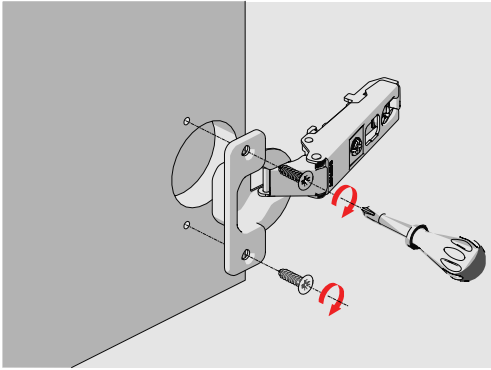

Star Hinge Series were designed with the advanced technology of SAMET R&D Center and produced by using fully - automated robotic production systems.

Easy Installation

SAMET developed **Star Hinge** in a way that ensures easy assembly-disassembly of hinge onto mounting plate feature just by using a screwdriver. It simplifies installation process during production.

STAR TRACK Hinge System

Star Track Hinge, developed after research and advanced tests carried out by SAMET R&D Center, provides easy and tool free assembling and disassembling of cabinets with a single touch.

Special Applications

Star and Star Track Hinge system fulfill customer needs for special applications with 45°, 90° degree and 165° opening hinges.

Technical Specifications Star and Star Track

- Opening Angle : 110° ◀
- Cup Diameter : 35 mm ◀
- Cup Depth : 11.2 mm ◀
- Crank Type : 0 mm ◀
- Finish : Nickel ◀
- Depth Adj. : ±3 mm ◀
- Side Adj. : +7/-1 mm ◀
- Height Adj. : ±2 mm ◀
- Packaging : 250 Pieces ◀