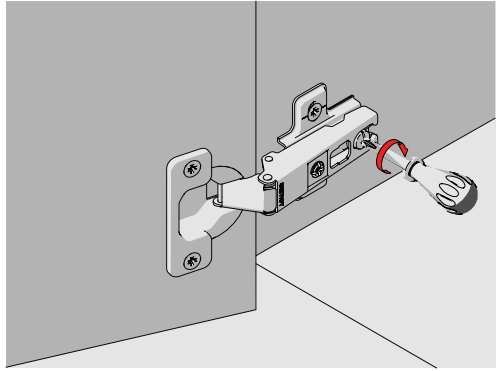

Star Hinge Series were designed with the advanced technology of SAMET R&D Center and produced by using fully - automated robotic production systems.

Easy Installation

SAMET developed **Star Hinge** in a way that ensures easy assembly-disassembly of hinge onto mounting plate feature just by using a screwdriver. It simplifies installation process during production.

STAR TRACK Hinge System

Star Track Hinge, developed after research and advanced tests carried out by SAMET R&D Center, provides easy and tool free assembling and disassembling of cabinets with a single touch.

Special Applications

Star and Star Track Hinge system fulfill customer needs for special applications with 45°, 90° degree and 165° opening hinges.

Technical Specifications Star and Star Track

- Opening Angle : 110° ◀
- Cup Diameter : 35 mm ◀
- Cup Depth : 11.2 mm ◀
- Crank Type : 0 mm ◀
- Finish : Nickel ◀
- Depth Adj. : ±3 mm ◀
- Side Adj. : +7/-1 mm ◀
- Height Adj. : ±2 mm ◀
- Packaging : 250 Pieces ◀