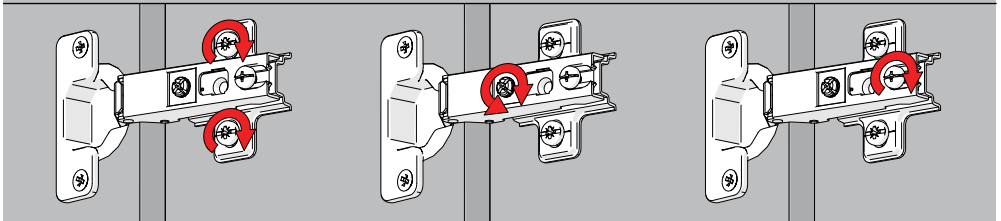

Star Hinge Series were designed with the advanced technology of SAMET R&D Center and produced by using fully - automated robotic production systems.

Easy Installation

SAMET developed **Star Hinge** in a way that ensures easy assembly-disassembly of hinge onto mounting plate feature just by using a screwdriver. It simplifies installation process during production.

STAR TRACK Hinge System

Star Track Hinge, developed after research and advanced tests carried out by SAMET R&D Center, provides easy and tool free assembling and disassembling of cabinets with a single touch.

Special Applications

Star and Star Track Hinge system fulfill customer needs for special applications with 45°, 90° degree and 165° opening hinges.

Technical Specifications Star and Star Track

- Opening Angle : 110° ◀
- Cup Diameter : 35 mm ◀
- Cup Depth : 11.2 mm ◀
- Crank Type : 0 mm ◀
- Finish : Nickel ◀
- Depth Adj. : ±3 mm ◀
- Side Adj. : +7/-1 mm ◀
- Height Adj. : ±2 mm ◀
- Packaging : 250 Pieces ◀