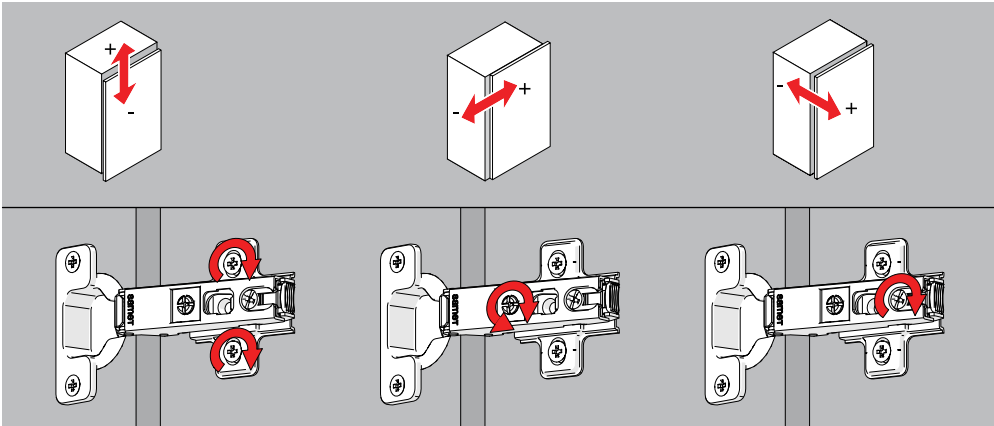

Star Hinge Series were designed with the advanced technology of SAMET R&D Center and produced by using fully - automated robotic production systems.

Easy Installation

SAMET developed **Star Hinge** in a way that ensures easy assembly-disassembly of hinge onto mounting plate feature just by using a screwdriver. It simplifies installation process during production.

STAR TRACK Hinge System

Star Track Hinge, developed after research and advanced tests carried out by SAMET R&D Center, provides easy and tool free assembling and disassembling of cabinets with a single touch.

Special Applications

Star and Star Track Hinge system fulfill customer needs for special applications with 45°, 90° degree and 165° opening hinges.

Technical Specifications Star and Star Track

- Opening Angle : 110° ◀
- Cup Diameter : 35 mm ◀
- Cup Depth : 11.2 mm ◀
- Crank Type : 0 mm ◀
- Finish : Nickel ◀
- Depth Adj. : ±3 mm ◀
- Side Adj. : +7/-1 mm ◀
- Height Adj. : ±2 mm ◀
- Packaging : 250 Pieces ◀