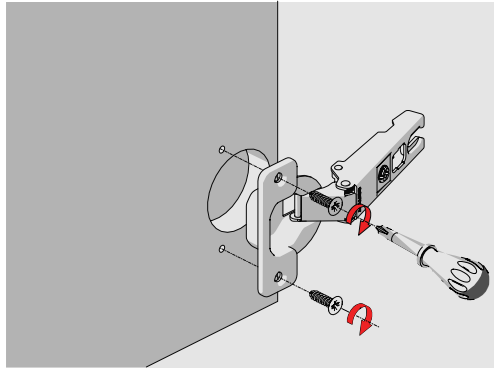

Star Hinge Series were designed with the advanced technology of SAMET R&D Center and produced by using fully - automated robotic production systems.

Easy Installation

SAMET developed **Star Hinge** in a way that ensures easy assembly-disassembly of hinge onto mounting plate feature just by using a screwdriver. It simplifies installation process during production.

STAR TRACK Hinge System

Star Track Hinge, developed after research and advanced tests carried out by SAMET R&D Center, provides easy and tool free assembling and disassembling of cabinets with a single touch.

Special Applications

Star and Star Track Hinge system fulfill customer needs for special applications with 45°, 90° degree and 165° opening hinges.

Technical Specifications Star and Star Track

- Opening Angle : 110° ◀
- Cup Diameter : 35 mm ◀
- Cup Depth : 11.2 mm ◀
- Crank Type : 0 mm ◀
- Finish : Nickel ◀
- Depth Adj. : ±3 mm ◀
- Side Adj. : +7/-1 mm ◀
- Height Adj. : ±2 mm ◀
- Packaging : 250 Pieces ◀