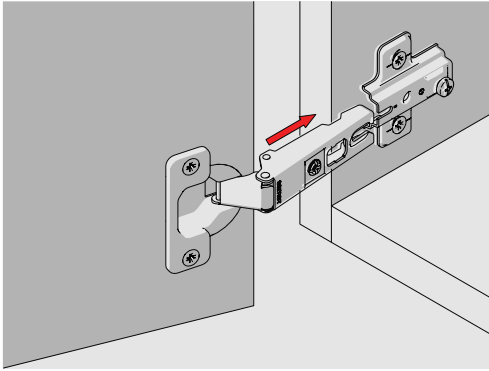

Star Hinge Series were designed with the advanced technology of SAMET R&D Center and produced by using fully - automated robotic production systems.

Easy Installation

SAMET developed **Star Hinge** in a way that ensures easy assembly-disassembly of hinge onto mounting plate feature just by using a screwdriver. It simplifies installation process during production.

STAR TRACK Hinge System

Star Track Hinge, developed after research and advanced tests carried out by SAMET R&D Center, provides easy and tool free assembling and disassembling of cabinets with a single touch.

Special Applications

Star and Star Track Hinge system fulfill customer needs for special applications with 45°, 90° degree and 165° opening hinges.

Technical Specifications Star and Star Track

- Opening Angle : 110° ◀
- Cup Diameter : 35 mm ◀
- Cup Depth : 11.2 mm ◀
- Crank Type : 0 mm ◀
- Finish : Nickel ◀
- Depth Adj. : ±3 mm ◀
- Side Adj. : +7/-1 mm ◀
- Height Adj. : ±2 mm ◀
- Packaging : 250 Pieces ◀