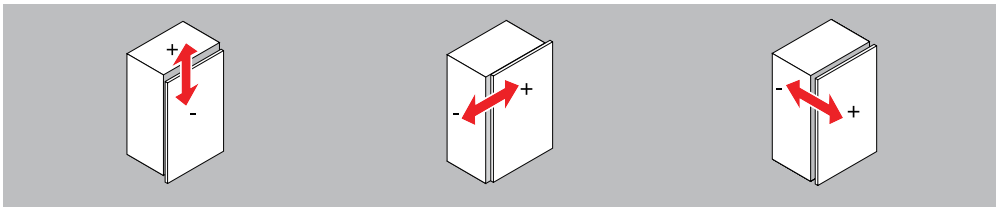

STAR TRACK Hinge System

Star Track Hinge, developed after research and advanced tests carried out by SAMET R&D Center, provides easy and tool free assembling and disassembling of cabinets with a single touch.

Special Applications

Star and Star Track Hinge system fulfill customer needs for special applications with 45°, 90° degree and 165° opening hinges.

Technical Specifications Star and Star Track

- Opening Angle : 110° ◀
- Cup Diameter : 35 mm ◀
- Cup Depth : 11.2 mm ◀
- Crank Type : 0 mm ◀
- Finish : Nickel ◀
- Depth Adj. : ±3 mm ◀
- Side Adj. : +7/-1 mm ◀
- Height Adj. : ±2 mm ◀
- Packaging : 250 Pieces ◀