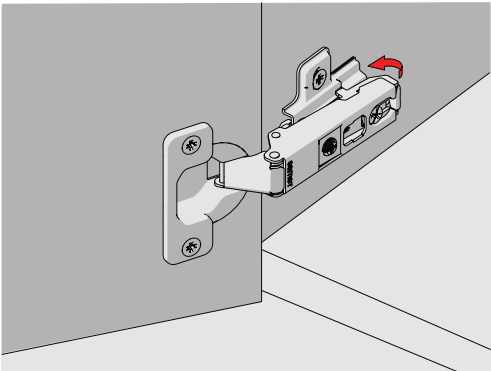

Star Hinge Series were designed with the advanced technology of SAMET R&D Center and produced by using fully - automated robotic production systems.

Easy Installation

SAMET developed **Star Hinge** in a way that ensures easy assembly-disassembly of hinge onto mounting plate feature just by using a screwdriver. It simplifies installation process during production.

STAR TRACK Hinge System

Star Track Hinge, developed after research and advanced tests carried out by SAMET R&D Center, provides easy and tool free assembling and disassembling of cabinets with a single touch.

Special Applications

Star and Star Track Hinge system fulfill customer needs for special applications with 45°, 90° degree and 165° opening hinges.

Technical Specifications Star and Star Track

- Opening Angle : 110° ◀
- Cup Diameter : 35 mm ◀
- Cup Depth : 11.2 mm ◀
- Crank Type : 0 mm ◀
- Finish : Nickel ◀
- Depth Adj. : ±3 mm ◀
- Side Adj. : +7/-1 mm ◀
- Height Adj. : ±2 mm ◀
- Packaging : 250 Pieces ◀