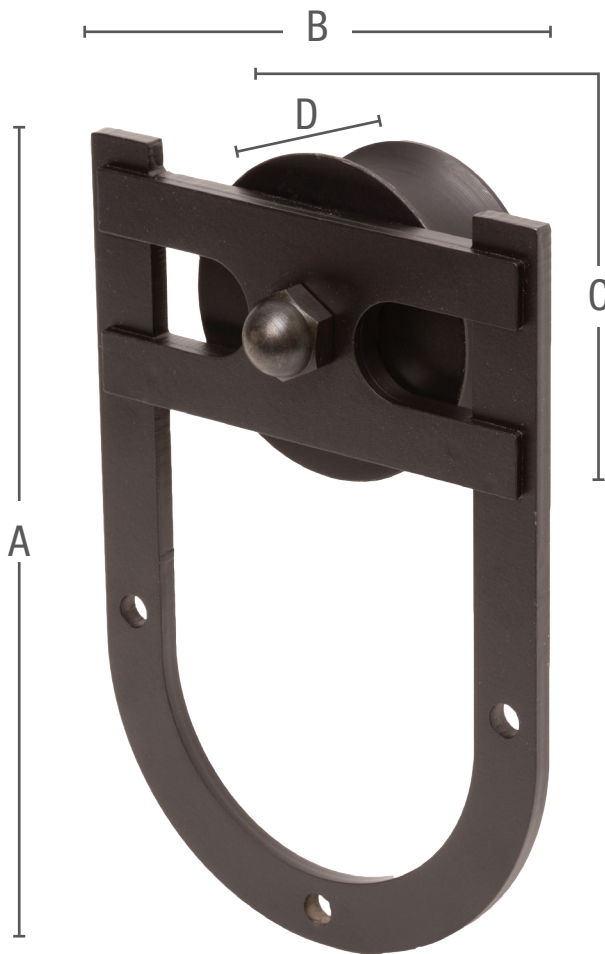

Rushmore Series Short Bracket Kit

Aluminum Round Track
Face Mount

Space-saving barn door aesthetics come alive with Knappe & Vogt Aluminum Round Track Barn Door Hardware. Divide offices, bathroom from bedroom, pantry from kitchen, and more with stylish hardware that creates a focal point while blending effortlessly into any decor.

Features

- Kit Includes: 6' track, 2 carriers, 5 wall mounts, end stops, floor guide and fasteners
- Distinctive carrier styles accommodate designs from rustic to vintage to industrial
- Aluminum track supports wall mounting brackets at any point along the length of the track for ease of installation
- Three high quality powder coated finishes in black, oil rubbed bronze or satin nickel offer rich color choices and durability
- For wood door applications up to 1-1/2" thick
- Kit contains all mounting hardware
- Maximum weight load is 250 lbs.
- Additional 4' and 8' track lengths and splice kits available
- Made in USA

Carrier Dimensions

- Top of track to top of carrier.....2-1/4"
 A. Overall length of strap and wheel.....6-1/2"
 B. Width of strap.....4-1/4"
 C. Wheel width.....3"
 D. Wheel thickness.....1"

Accessories

RT-BPSBZ
Bi-Part Stop

RT-ESBZ
End Stop

RT-UGS-BK
Universal Guide

RT-WMS-BK
Wall Mounted
Bracket, Short

RT-WML-BK
Wall Mounted
Bracket, Long

RT-SPK
Splice Kit

RT-TES
Tap for Rail/End Stop

KNAPE & VOGT