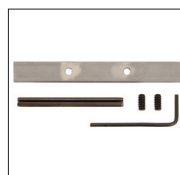

Features

- Kit Includes: 6' track, 2 carriers, 5 wall mounts, end stops, floor guide and fasteners
- Distinctive carrier styles accommodate designs from rustic to vintage to industrial
- Aluminum track supports wall mounting brackets at any point along the length of the track for ease of installation
- Three high quality powder coated finishes in black, oil rubbed bronze or satin nickel offer rich color choices and durability
- For wood door applications up to 1-1/2" thick
- Kit contains all mounting hardware
- Maximum weight load is 250 lbs.
- Additional 4' and 8' track lengths and splice kits available
- Made in USA

Carrier Dimensions

- Top of track to top of carrier.....2-1/4"
 A. Overall length of strap and wheel.....6-1/2"
 B. Width of strap.....4-1/4"
 C. Wheel width.....3"
 D. Wheel thickness.....1"

Accessories

RT-BPSBZ
Bi-Part Stop

RT-ESBZ
End Stop

RT-UGS-BK
Universal Guide

RT-WMS-BK
Wall Mounted
Bracket, Short

RT-WML-BK
Wall Mounted
Bracket, Long

RT-SPK
Splice Kit

RT-TES
Tap for Rail/End Stop

KNAPE & VOGT